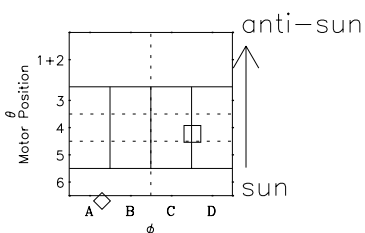

# Galileo EPD Real-Time Six-Sector 00051

Software Version: RTLINE\_R6 V 1.20  
Data Production: 10-03-01  
Plot Production: Mon Sep 17 08:47:45 2001

◇ = Jupiter look direction  
□ = Corotation look direction