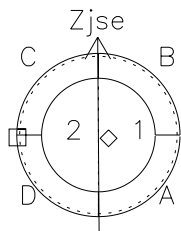

# Galileo EPD Real-Time Six-Sector 00051

Software Version: RTLINE\_R6 V 1.20  
Data Production: 10-03-01  
Plot Production: Mon Sep 17 08:47:45 2001

◇ = Jupiter look direction  
□ = Corotation look direction