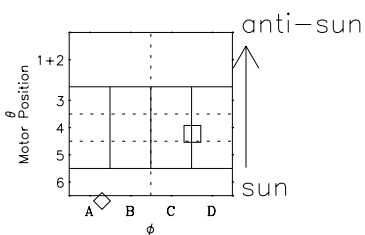

Galileo EPD Real-Time Six-Sector 00051

Software Version: RTLINE_R6 V 1.20
Data Production: 10-03-01
Plot Production: Mon Sep 17 08:47:44 2001

- ◇ = Jupiter look direction
- = Corotation look direction