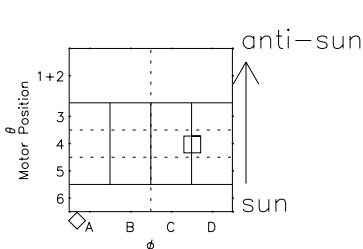

Galileo EPD Real Time R6 Ions Spectra 00001

Software Version: RTSPEC_R6 V 1.20
 Data Production: 10-03-01
 Plot Production: Mon Sep 17 08:02:47 2001
 Color File: wondr3
 Geofactor File: 1.1

- ◇ = Jupiter look direction
- = Corotation look direction