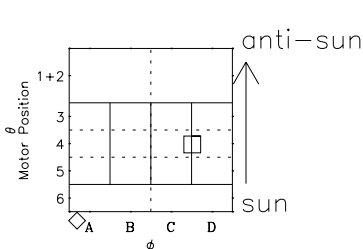

# Galileo EPD Real-Time Six-Sector 00001

Software Version: RTLINE\_R6 V 1.20  
Data Production: 10-03-01  
Plot Production: Mon Sep 17 08:03:37 2001

- ◇ = Jupiter look direction
- = Corotation look direction