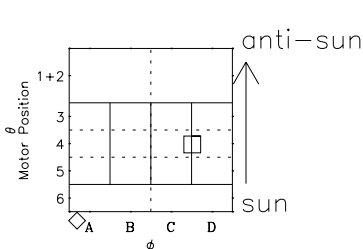

# Galileo EPD Real-Time Six-Sector 00001

Software Version: RTLINE\_R6 V 1.20  
Data Production: 10-03-01  
Plot Production: Mon Sep 17 08:03:36 2001

- ◇ = Jupiter look direction
- = Corotation look direction