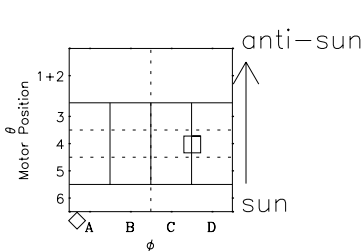

Galileo EPD Real-Time Six-Sector 00001

Software Version: RTLINE_R6 V 1.20
Data Production: 10-03-01
Plot Production: Mon Sep 17 08:03:35 2001

◇ = Jupiter look direction
□ = Corotation look direction