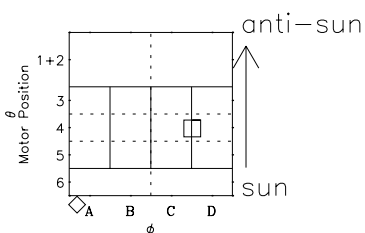

Galileo EPD Real-Time Six-Sector 00001

Software Version: RTLINE_R6 V 1.20
Data Production: 10-03-01
Plot Production: Mon Sep 17 08:03:35 2001

- ◇ = Jupiter look direction
- = Corotation look direction