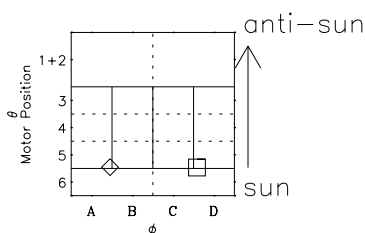

Galileo EPD Real-Time Six-Sector 99305

Software Version: RTLINE_R6 V 1.20
Data Production: 06-10-00
Plot Production: Mon Sep 17 03:27:51 2001

◇ = Jupiter look direction
□ = Corotation look direction