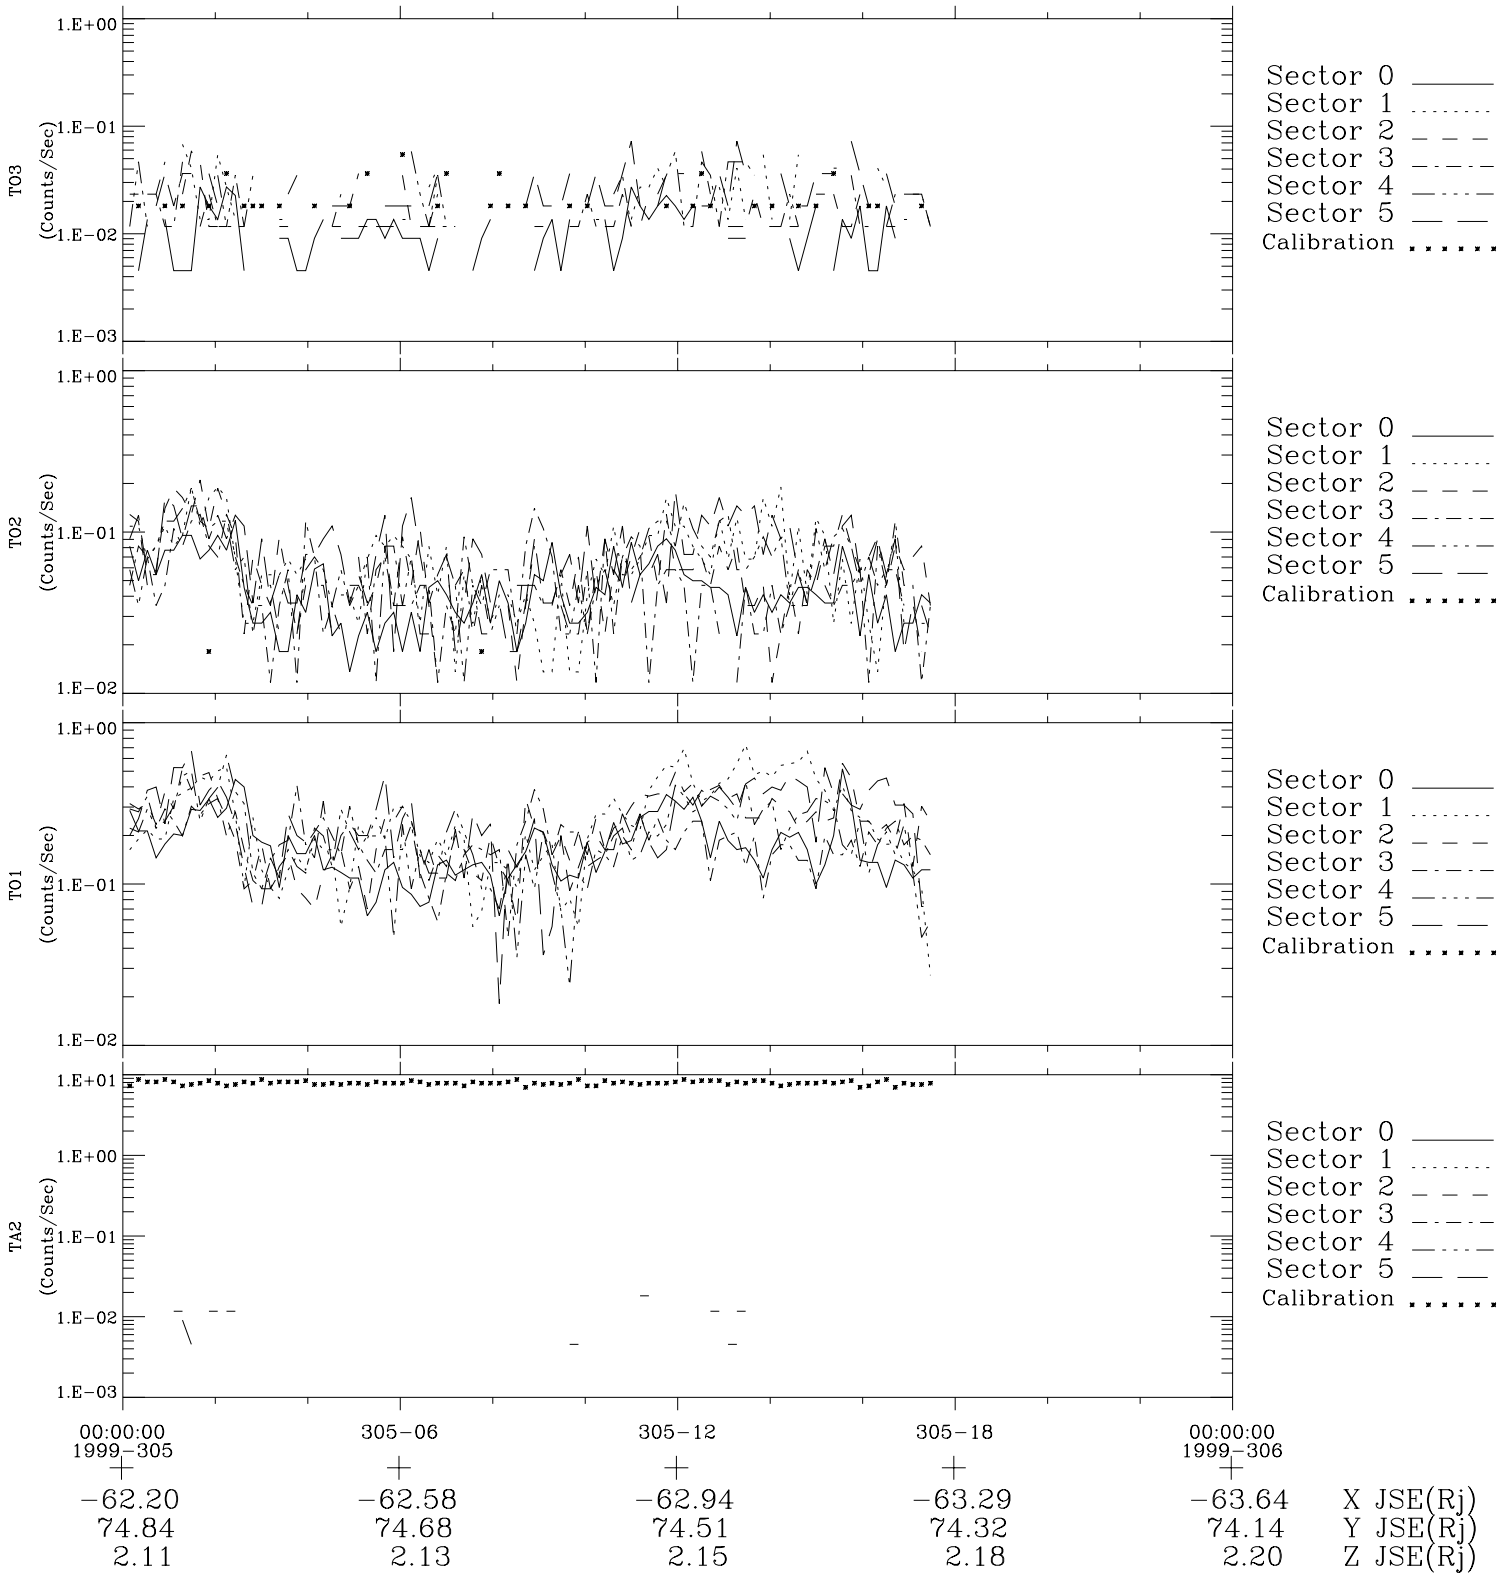

Galileo EPD Real-Time Six-Sector 99305

Software Version: RTLINE_R6 V 1.20
Data Production: 06-10-00
Plot Production: Mon Sep 17 03:27:51 2001

◇ = Jupiter look direction
□ = Corotation look direction