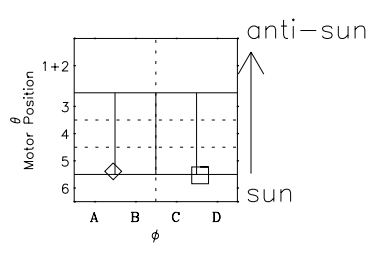

Galileo EPD Real Time Omni Spectrum 99303

Software Version: RTSPEC_OMNI V 1.20
 Data Production: 06-10-00
 Plot Production: Mon Sep 17 03:10:08 2001
 Color File: wondr3
 Geofactor File: 1.1

◇ = Jupiter look direction
 □ = Corotation look direction