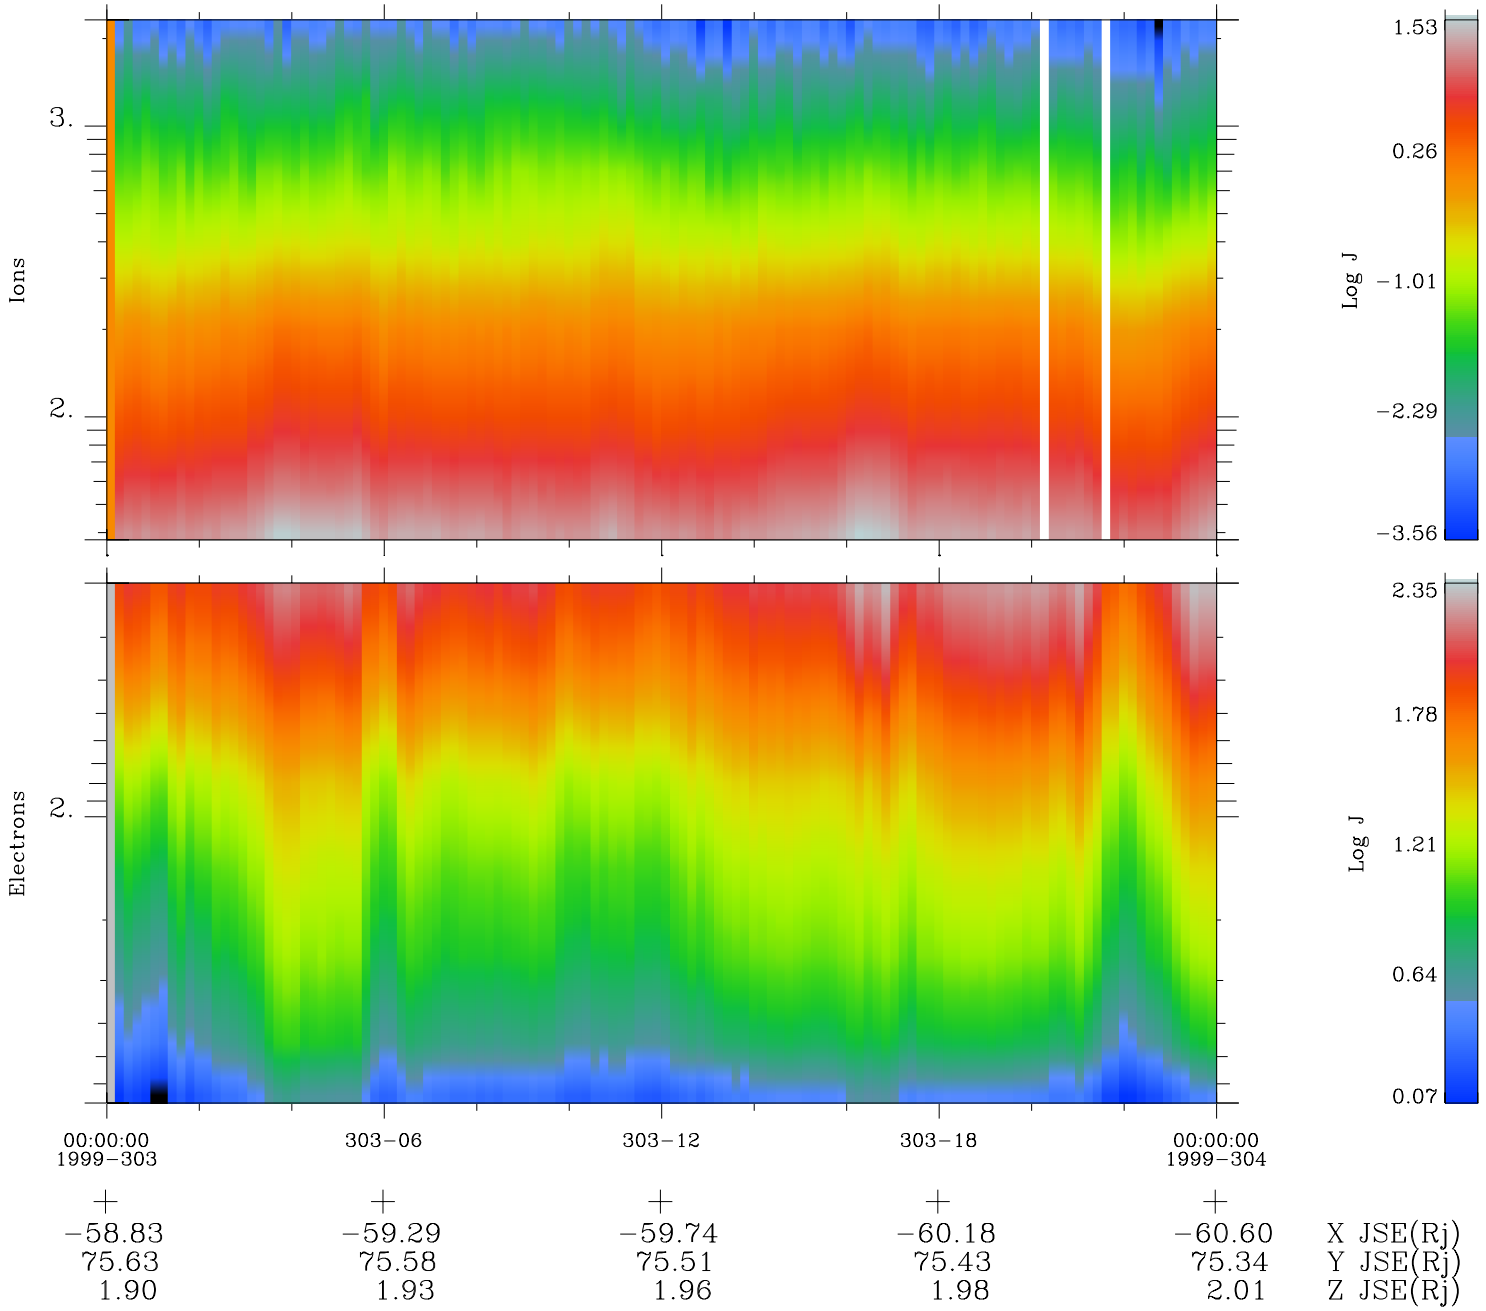

Galileo EPD Real Time Omni Spectrum 99303

Software Version: RTSPEC_OMNI V 1.20
 Data Production: 06-10-00
 Plot Production: Mon Sep 17 03:10:08 2001
 Color File: wondr3
 Geofactor File: 1.1

◇ = Jupiter look direction
 □ = Corotation look direction