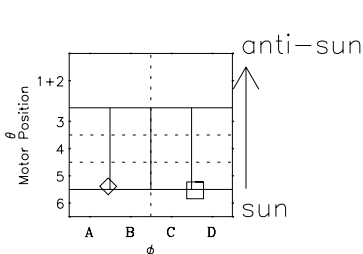

Galileo EPD Real-Time Six-Sector 99303

Software Version: RTLINE_R6 V 1.20
Data Production: 06-10-00
Plot Production: Mon Sep 17 03:12:11 2001

\diamond = Jupiter look direction
 \square = Corotation look direction