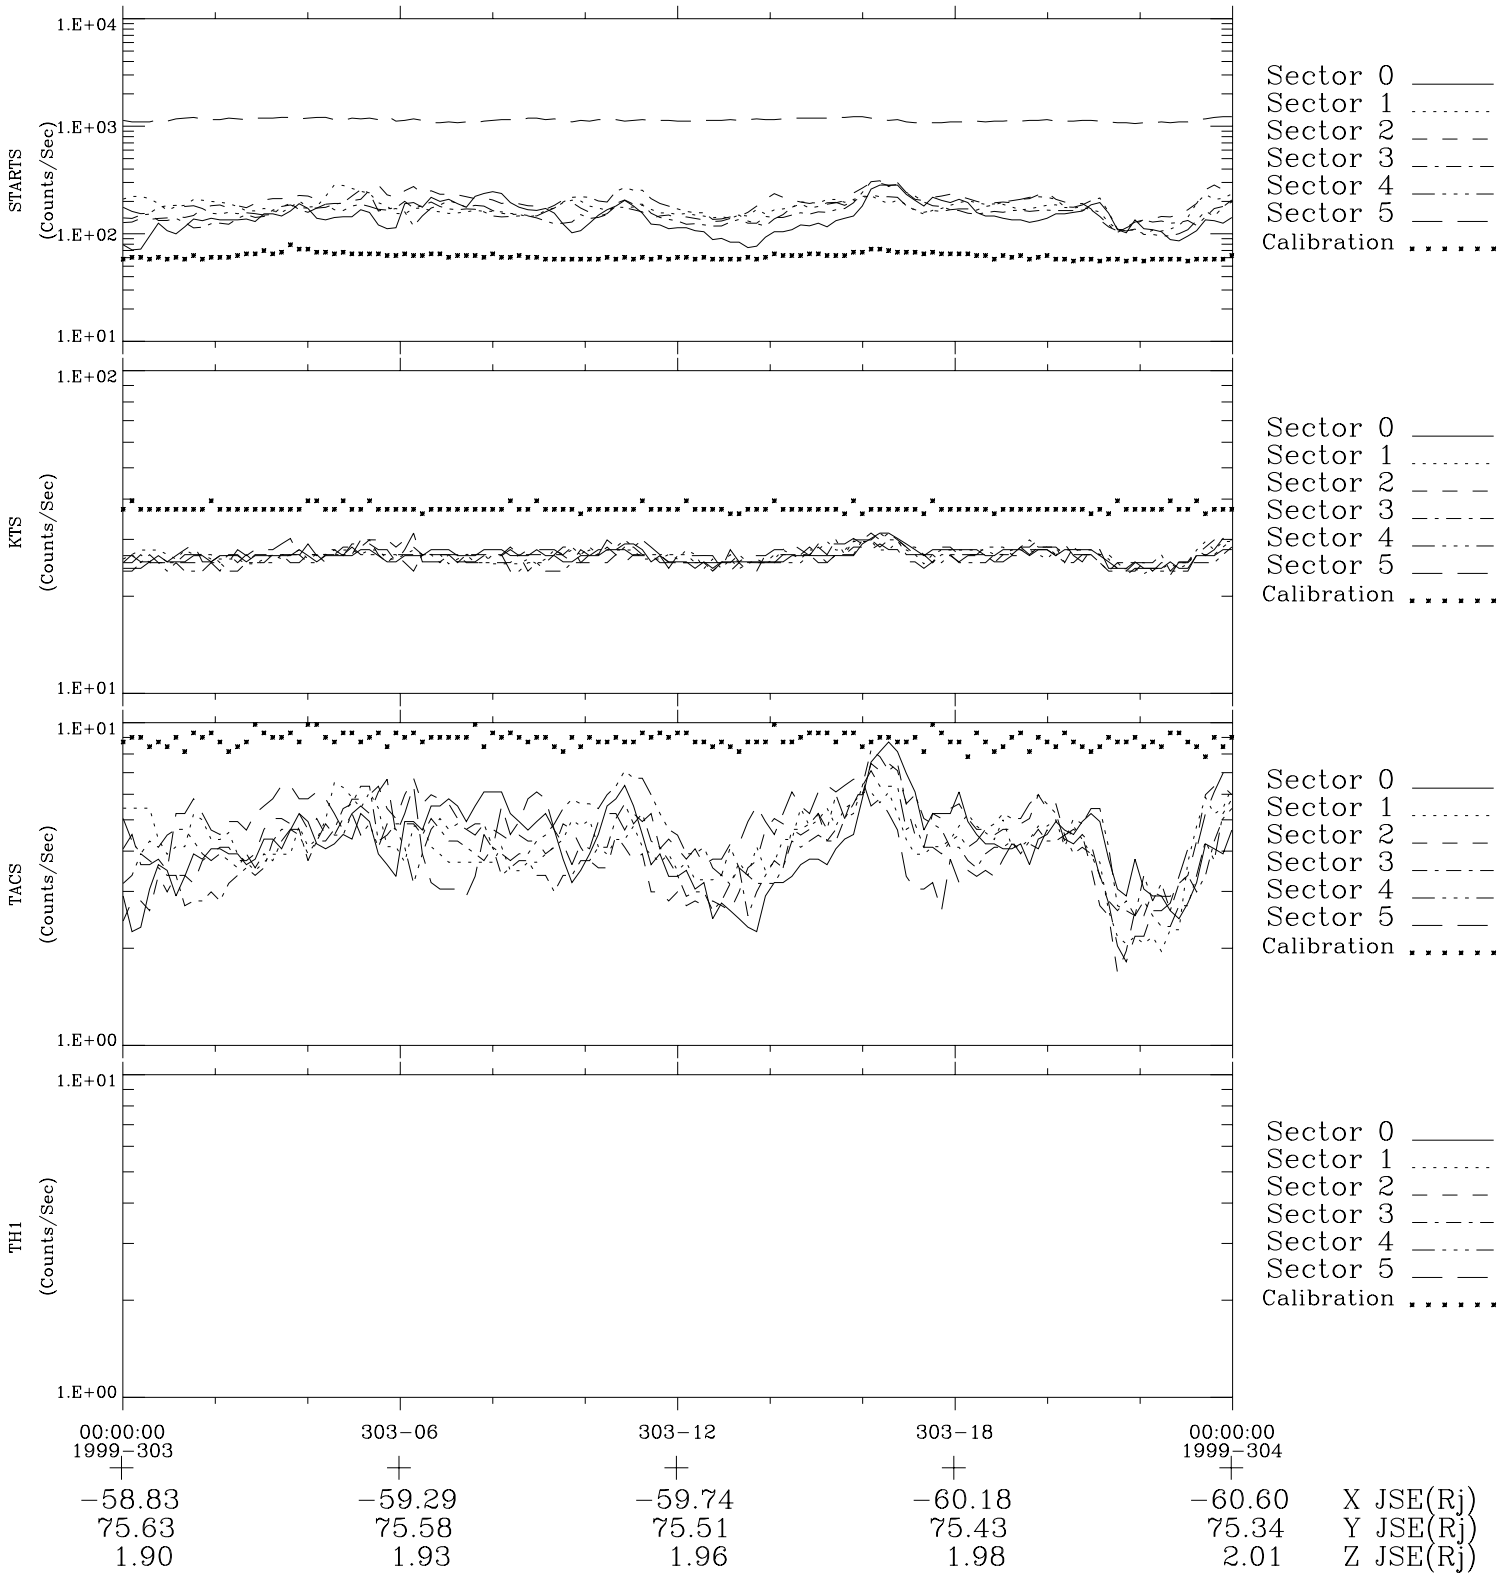

Galileo EPD Real-Time Six-Sector 99303

Software Version: RTLINE_R6 V 1.20
Data Production: 06-10-00
Plot Production: Mon Sep 17 03:12:11 2001

\diamond = Jupiter look direction
 \square = Corotation look direction