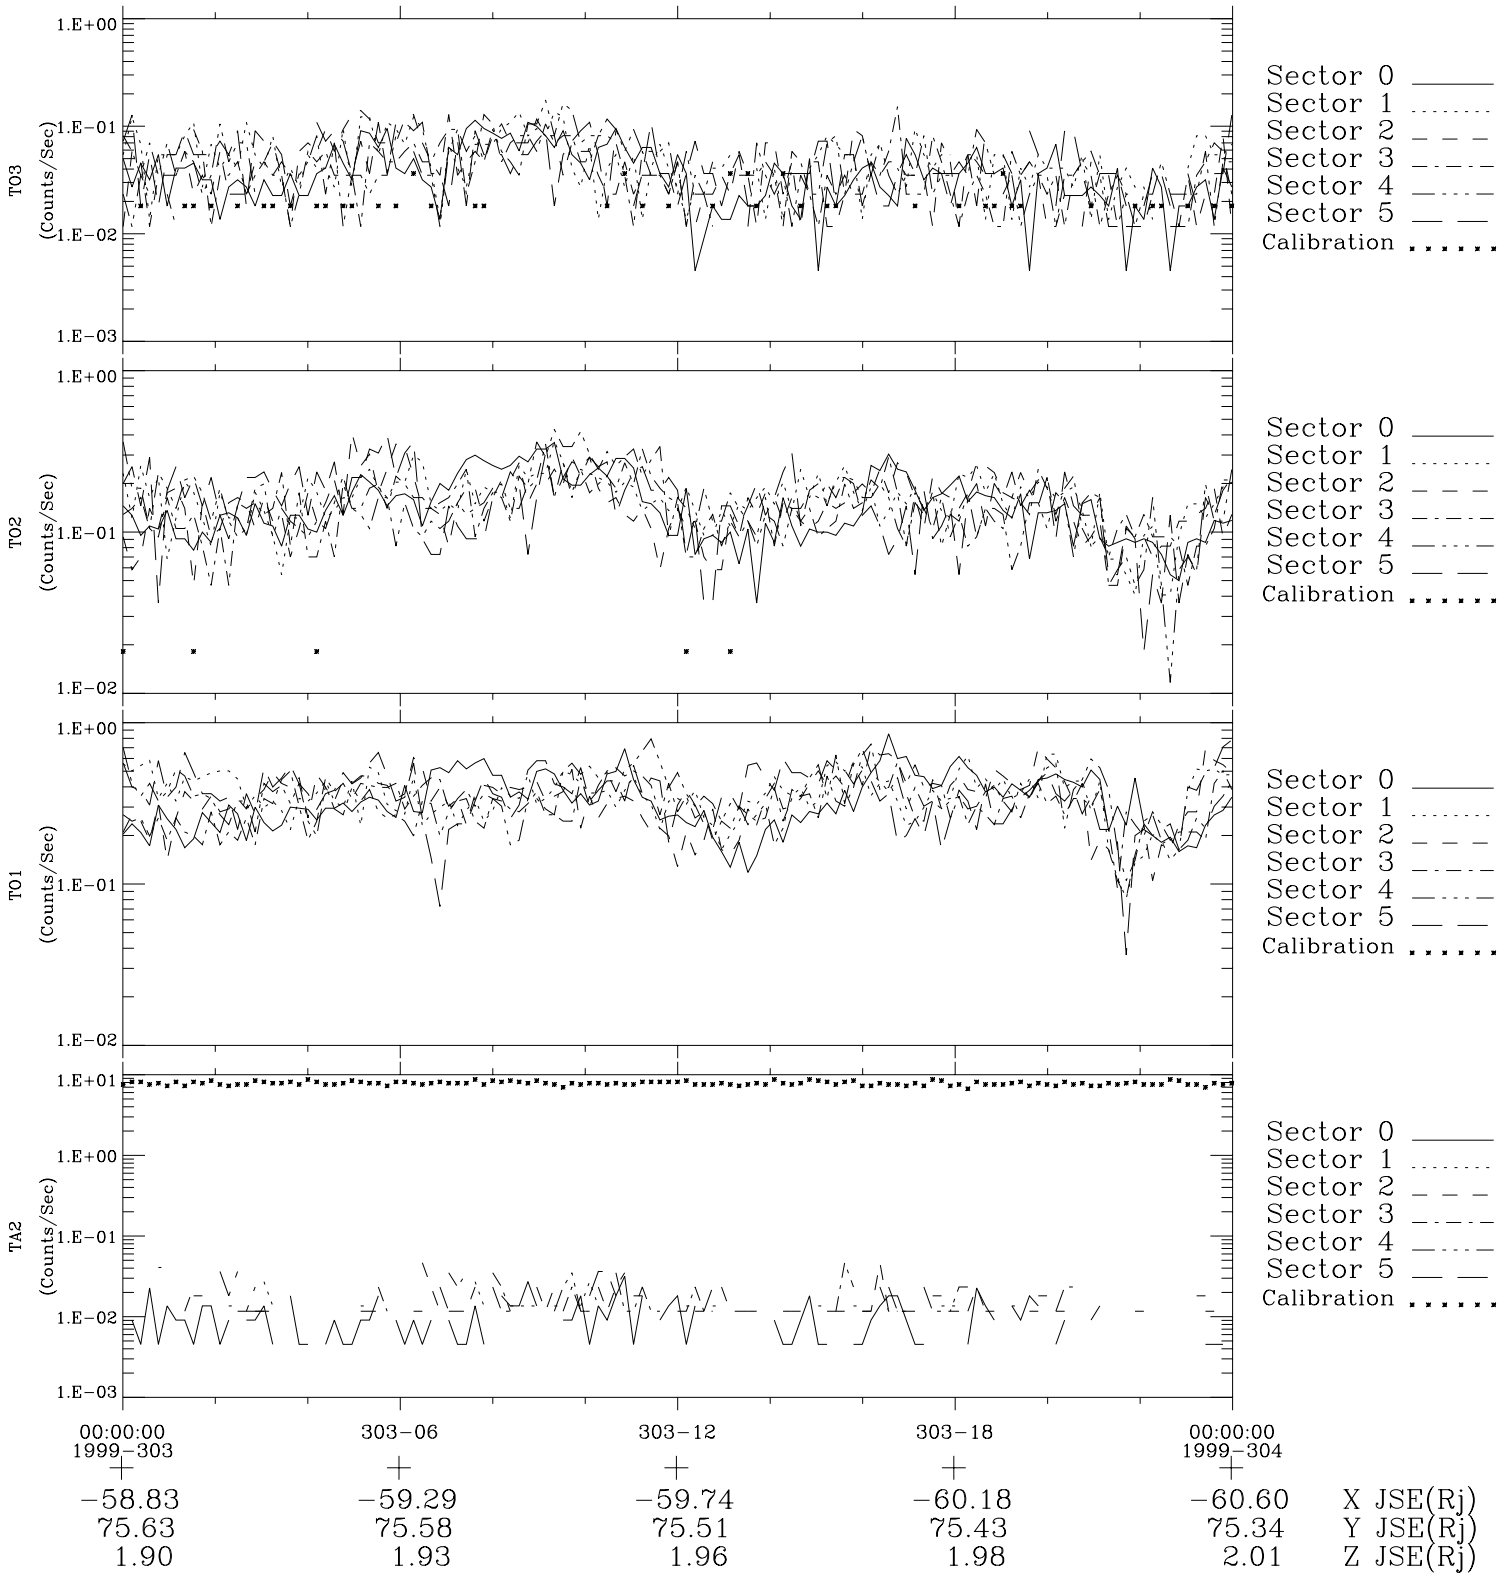

Galileo EPD Real-Time Six-Sector 99303

Software Version: RTLINE_R6 V 1.20
Data Production: 06-10-00
Plot Production: Mon Sep 17 03:12:10 2001

◇ = Jupiter look direction
□ = Corotation look direction