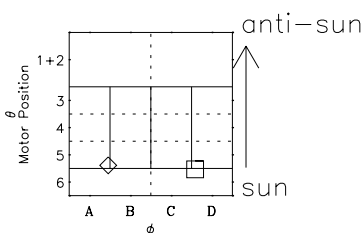

Galileo EPD Real-Time Six-Sector 99303

Software Version: RTLINE_R6 V 1.20
Data Production: 06-10-00
Plot Production: Mon Sep 17 03:12:10 2001

◇ = Jupiter look direction
□ = Corotation look direction