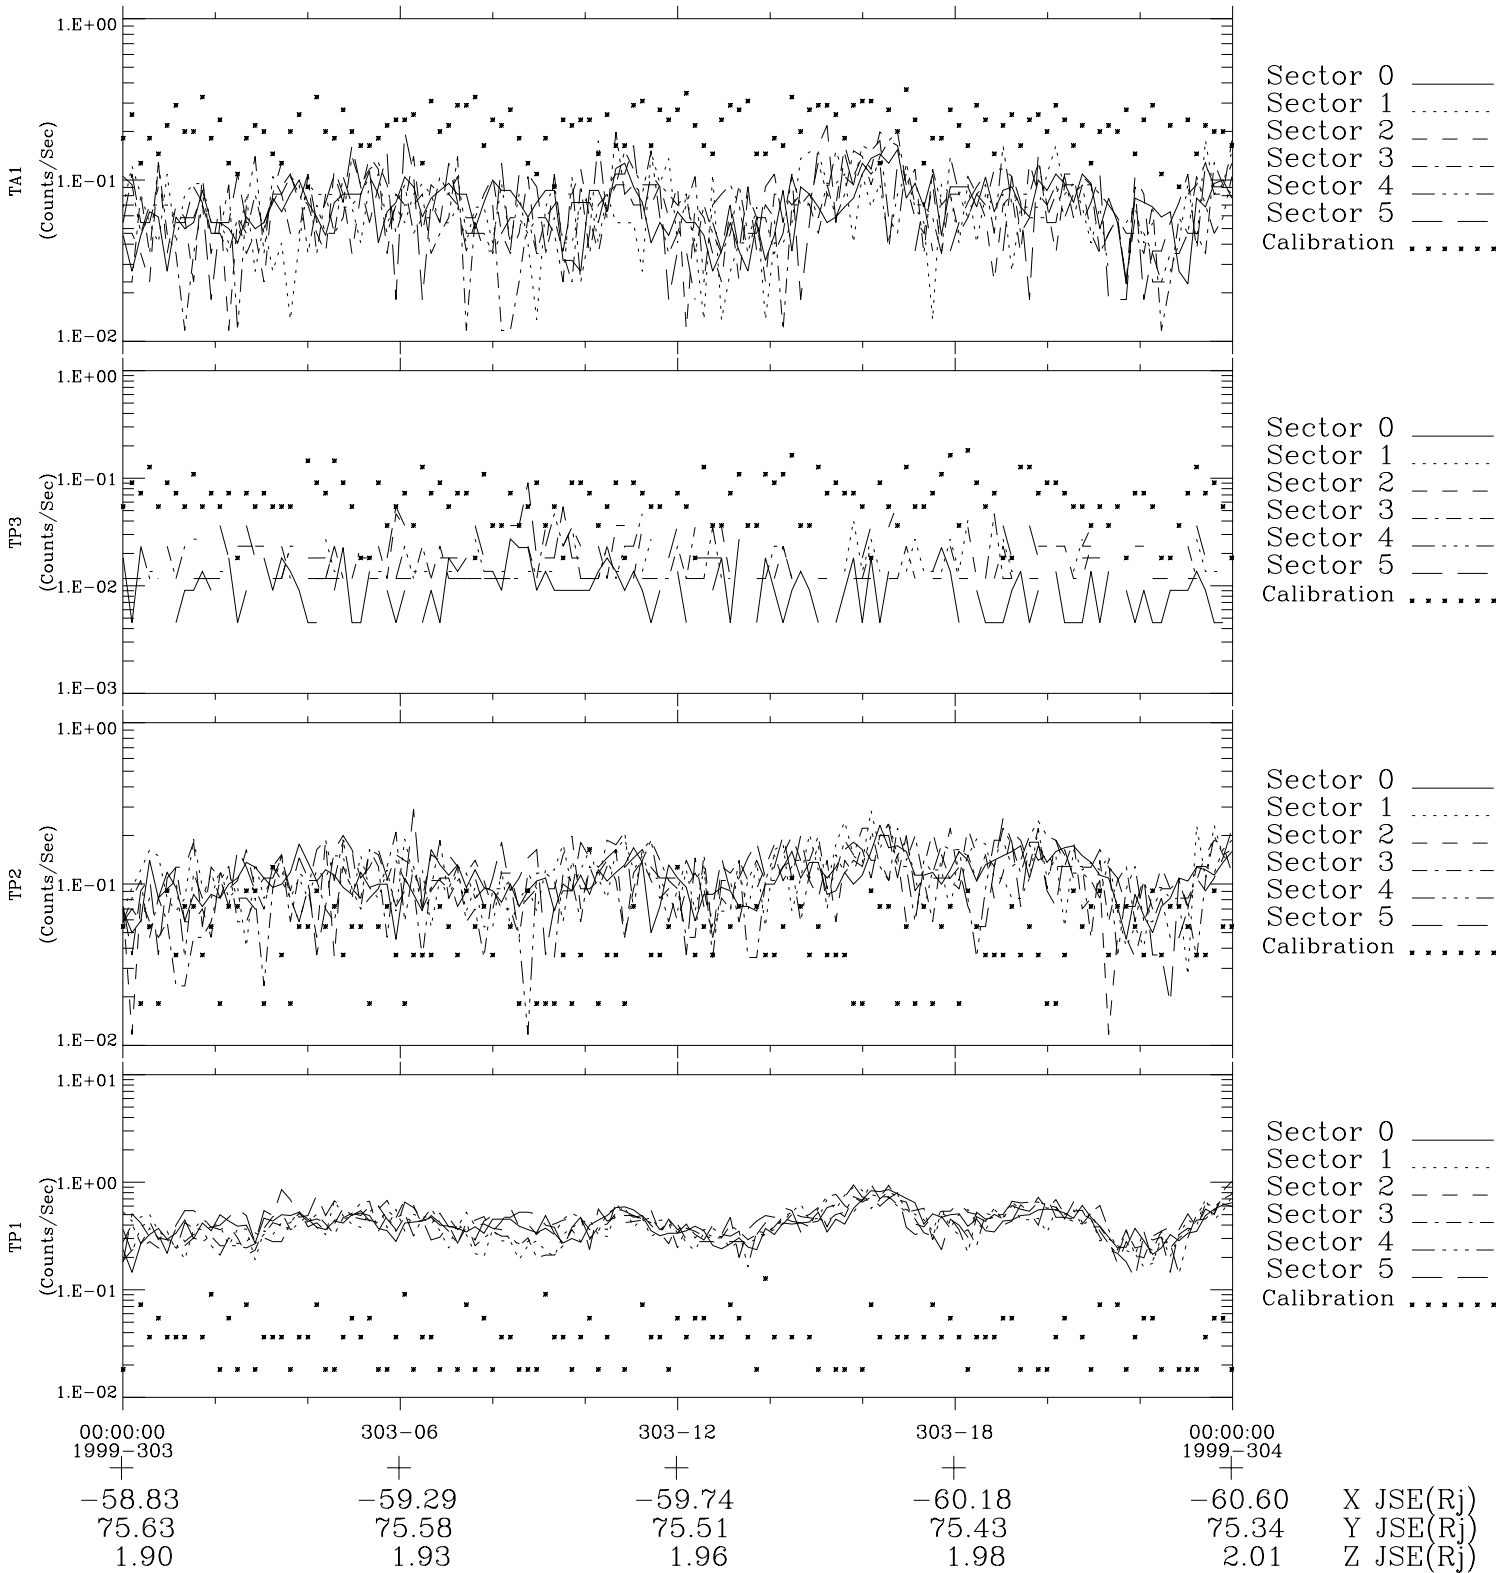

Galileo EPD Real-Time Six-Sector 99303

Software Version: RTLINE_R6 V 1.20
Data Production: 06-10-00
Plot Production: Mon Sep 17 03:12:09 2001

◇ = Jupiter look direction
□ = Corotation look direction