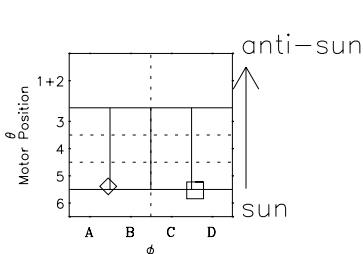

Galileo EPD Real-Time Six-Sector 99303

Software Version: RTLINE_R6 V 1.20
Data Production: 06-10-00
Plot Production: Mon Sep 17 03:12:09 2001

◇ = Jupiter look direction
□ = Corotation look direction