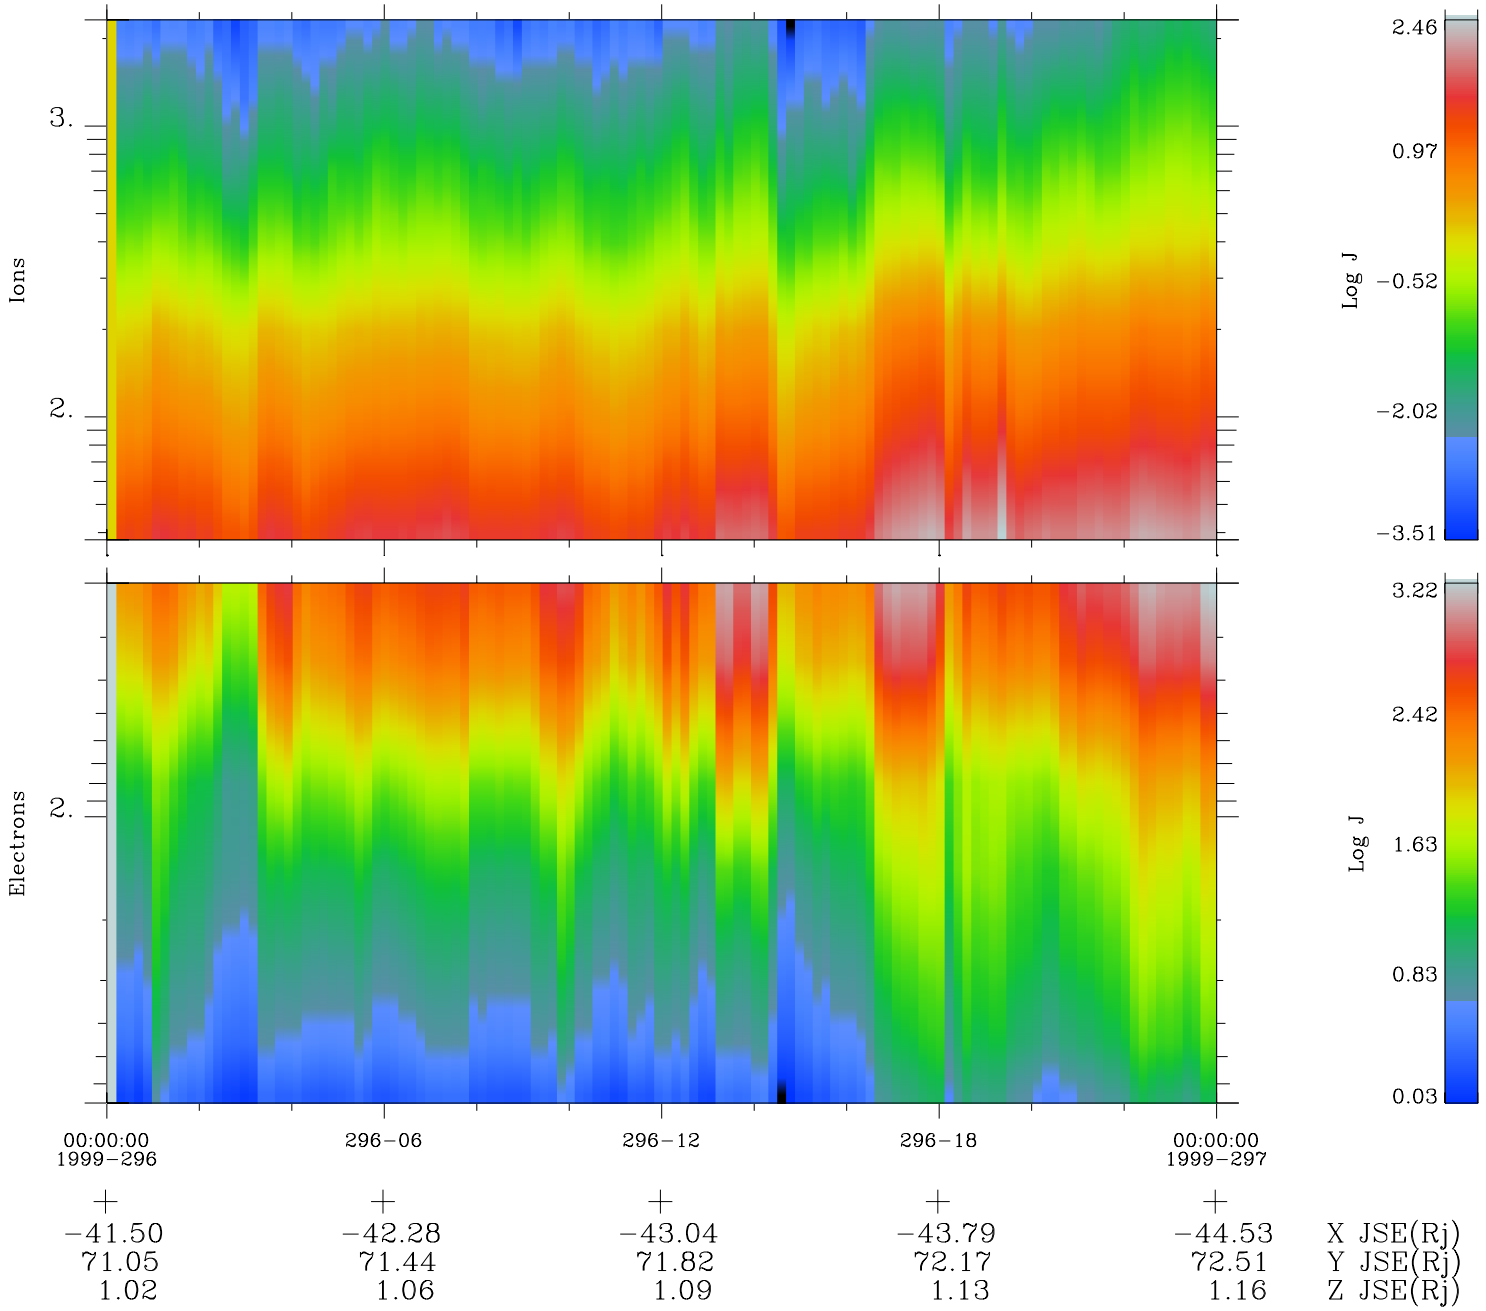

Galileo EPD Real Time Omni Spectrum 99296

Software Version: RTSPEC_OMNI V 1.20
 Data Production: 06-03-00
 Plot Production: Mon Sep 17 02:15:24 2001
 Color File: wondr3
 Geofactor File: 1.1

◇ = Jupiter look direction
 □ = Corotation look direction