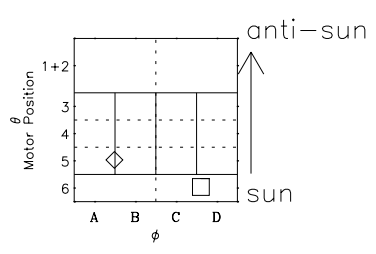

Galileo EPD Real Time Omni Spectrum 99296

Software Version: RTSPEC_OMNI V 1.20
 Data Production: 06-03-00
 Plot Production: Mon Sep 17 02:15:24 2001
 Color File: wondr3
 Geofactor File: 1.1

◇ = Jupiter look direction
 □ = Corotation look direction