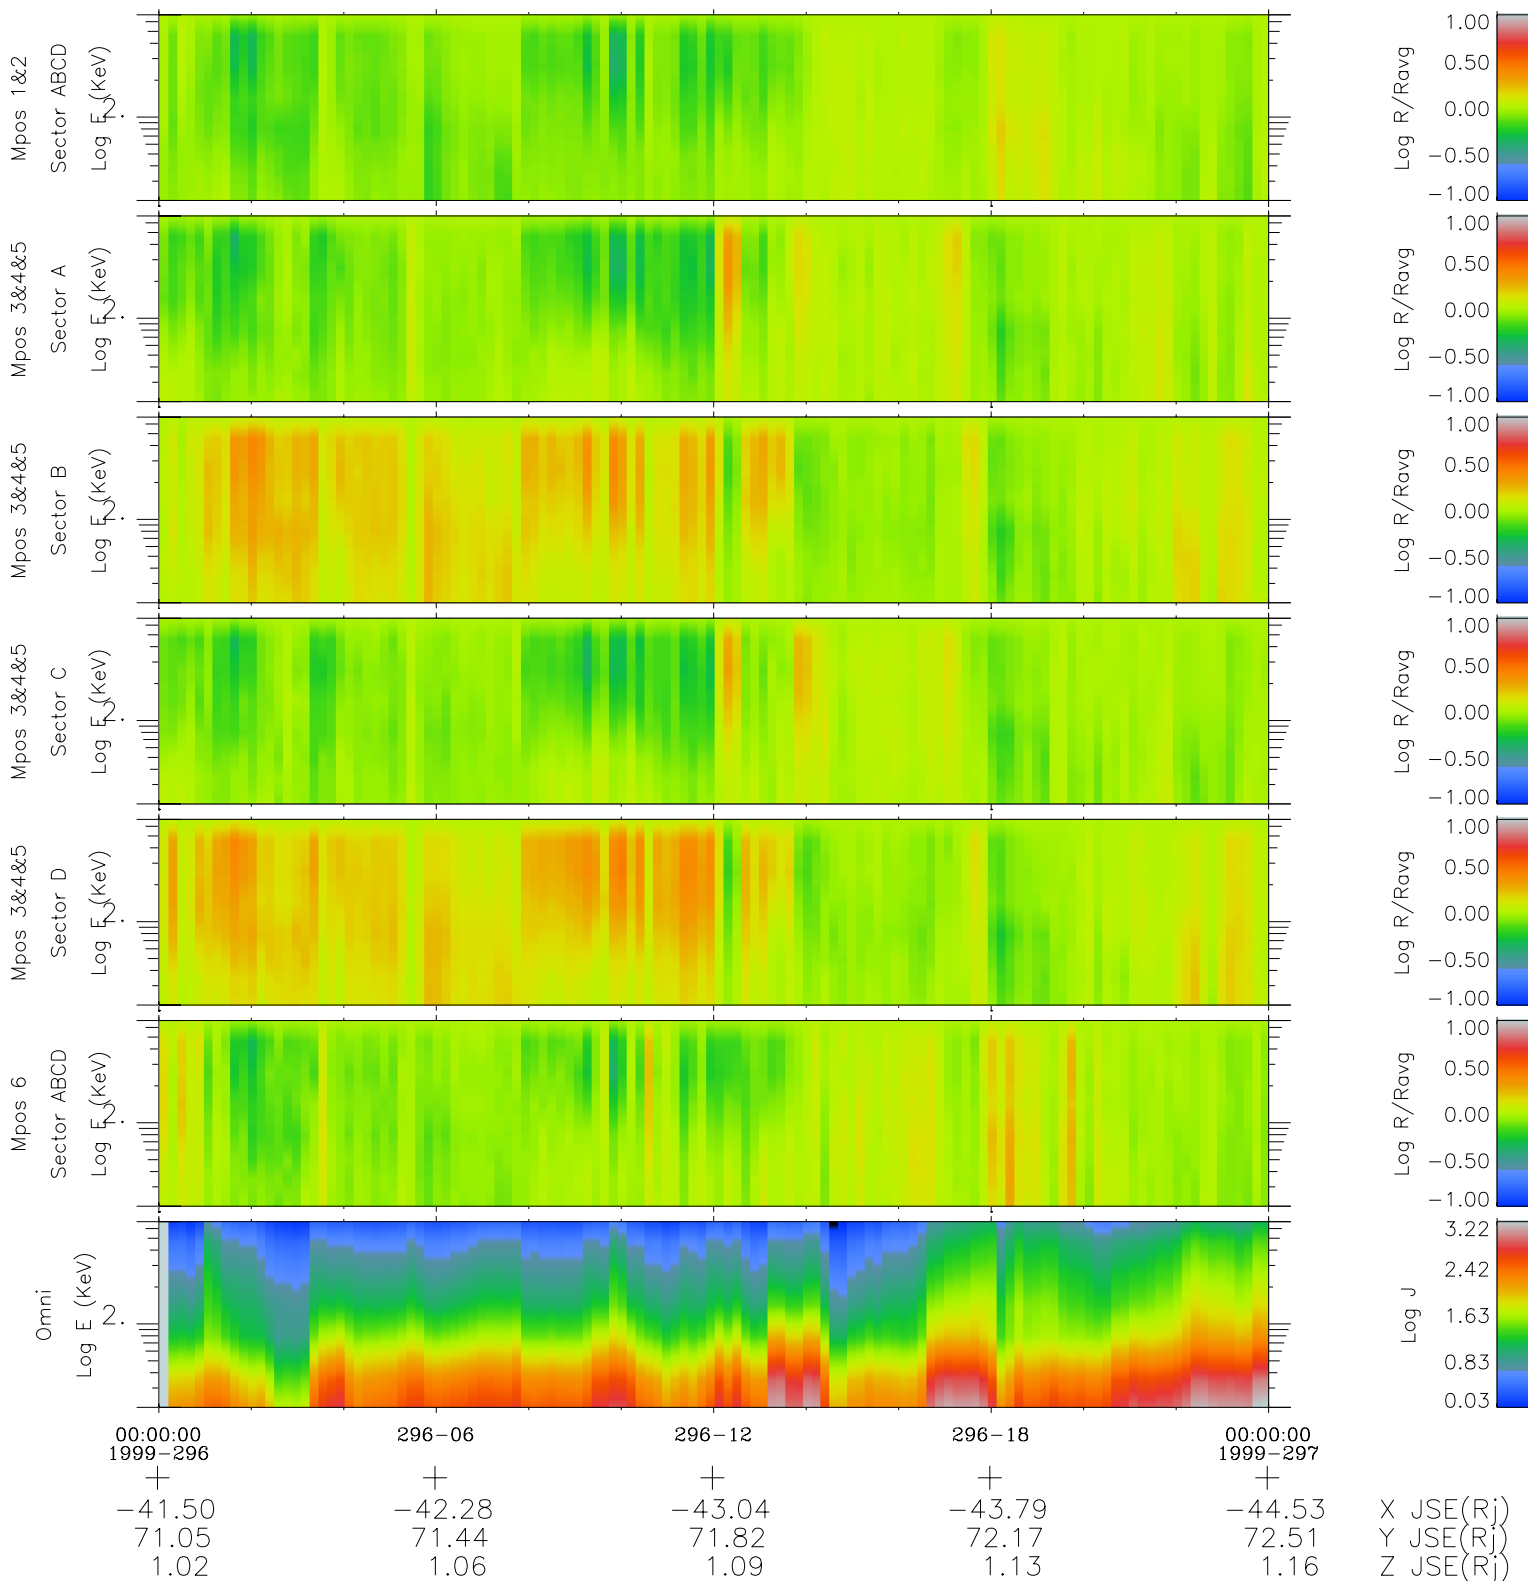

Galileo EPD Real Time R6 Electrons Spectra 99296

Software Version: RTSPEC_R6 V 1.20
 Data Production: 06-03-00
 Plot Production: Mon Sep 17 02:15:18 2001
 Color File: wondr3
 Geofactor File: 1.1

- ◇ = Jupiter look direction
- = Corotation look direction