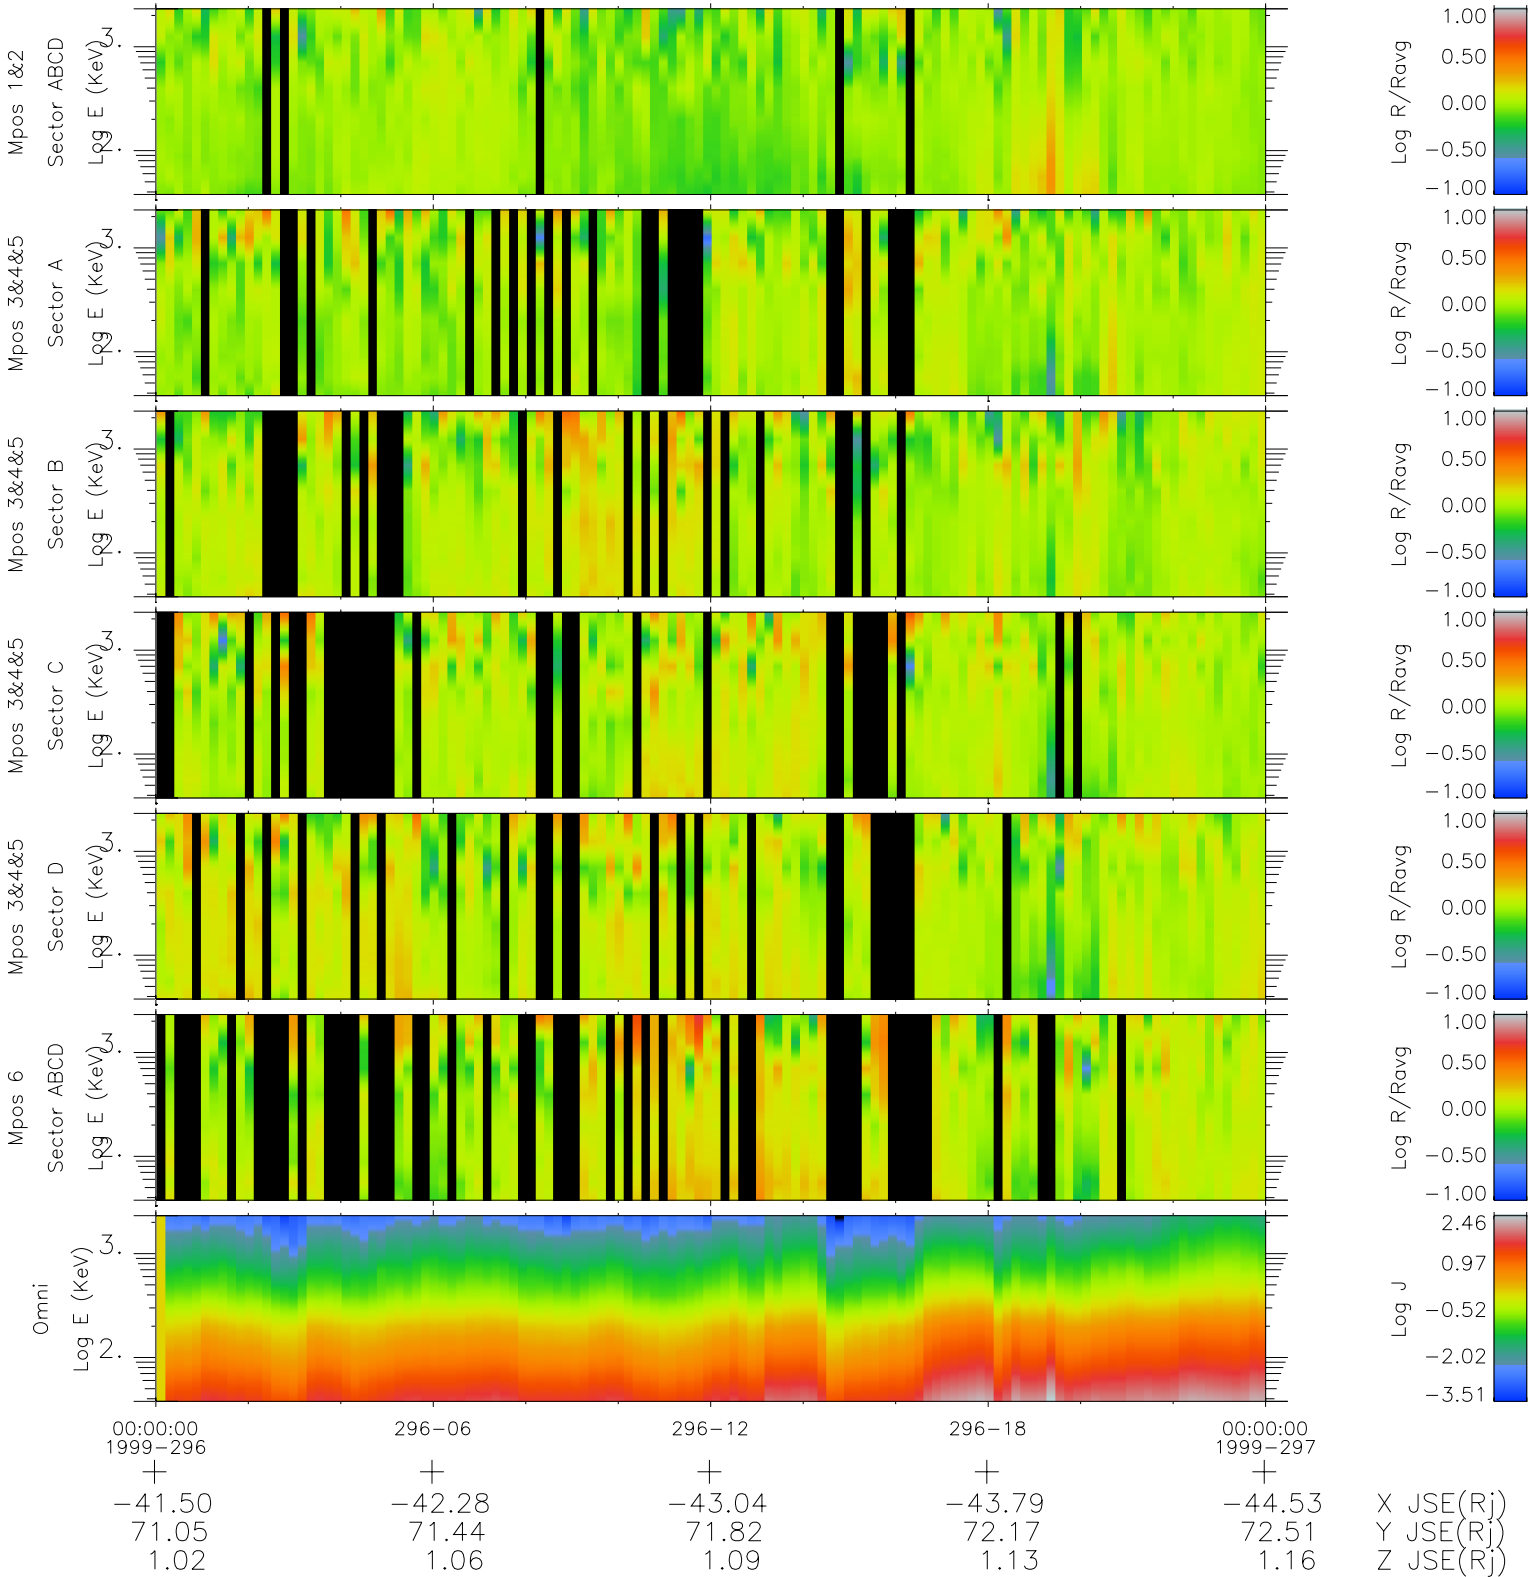

Galileo EPD Real Time R6 Ions Spectra 99296

Software Version: RTSPEC_R6 V 1.20
 Data Production: 06-03-00
 Plot Production: Mon Sep 17 02:15:12 2001
 Color File: wondr3
 Geofactor File: 1.1

- ◇ = Jupiter look direction
- = Corotation look direction