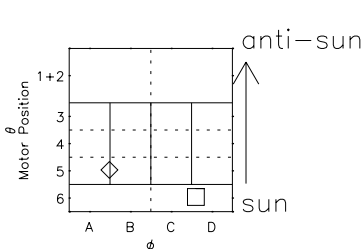

Galileo EPD Real Time R6 Ions Spectra 99296

Software Version: RTSPEC_R6 V 1.20
 Data Production: 06-03-00
 Plot Production: Mon Sep 17 02:15:12 2001
 Color File: wondr3
 Geofactor File: 1.1

- ◇ = Jupiter look direction
- = Corotation look direction