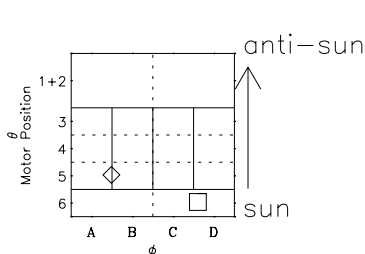

Galileo EPD Real-Time Six-Sector 99296

Software Version: RTLINE_R6 V 1.20
Data Production: 06-03-00
Plot Production: Mon Sep 17 02:17:24 2001

- ◇ = Jupiter look direction
- = Corotation look direction