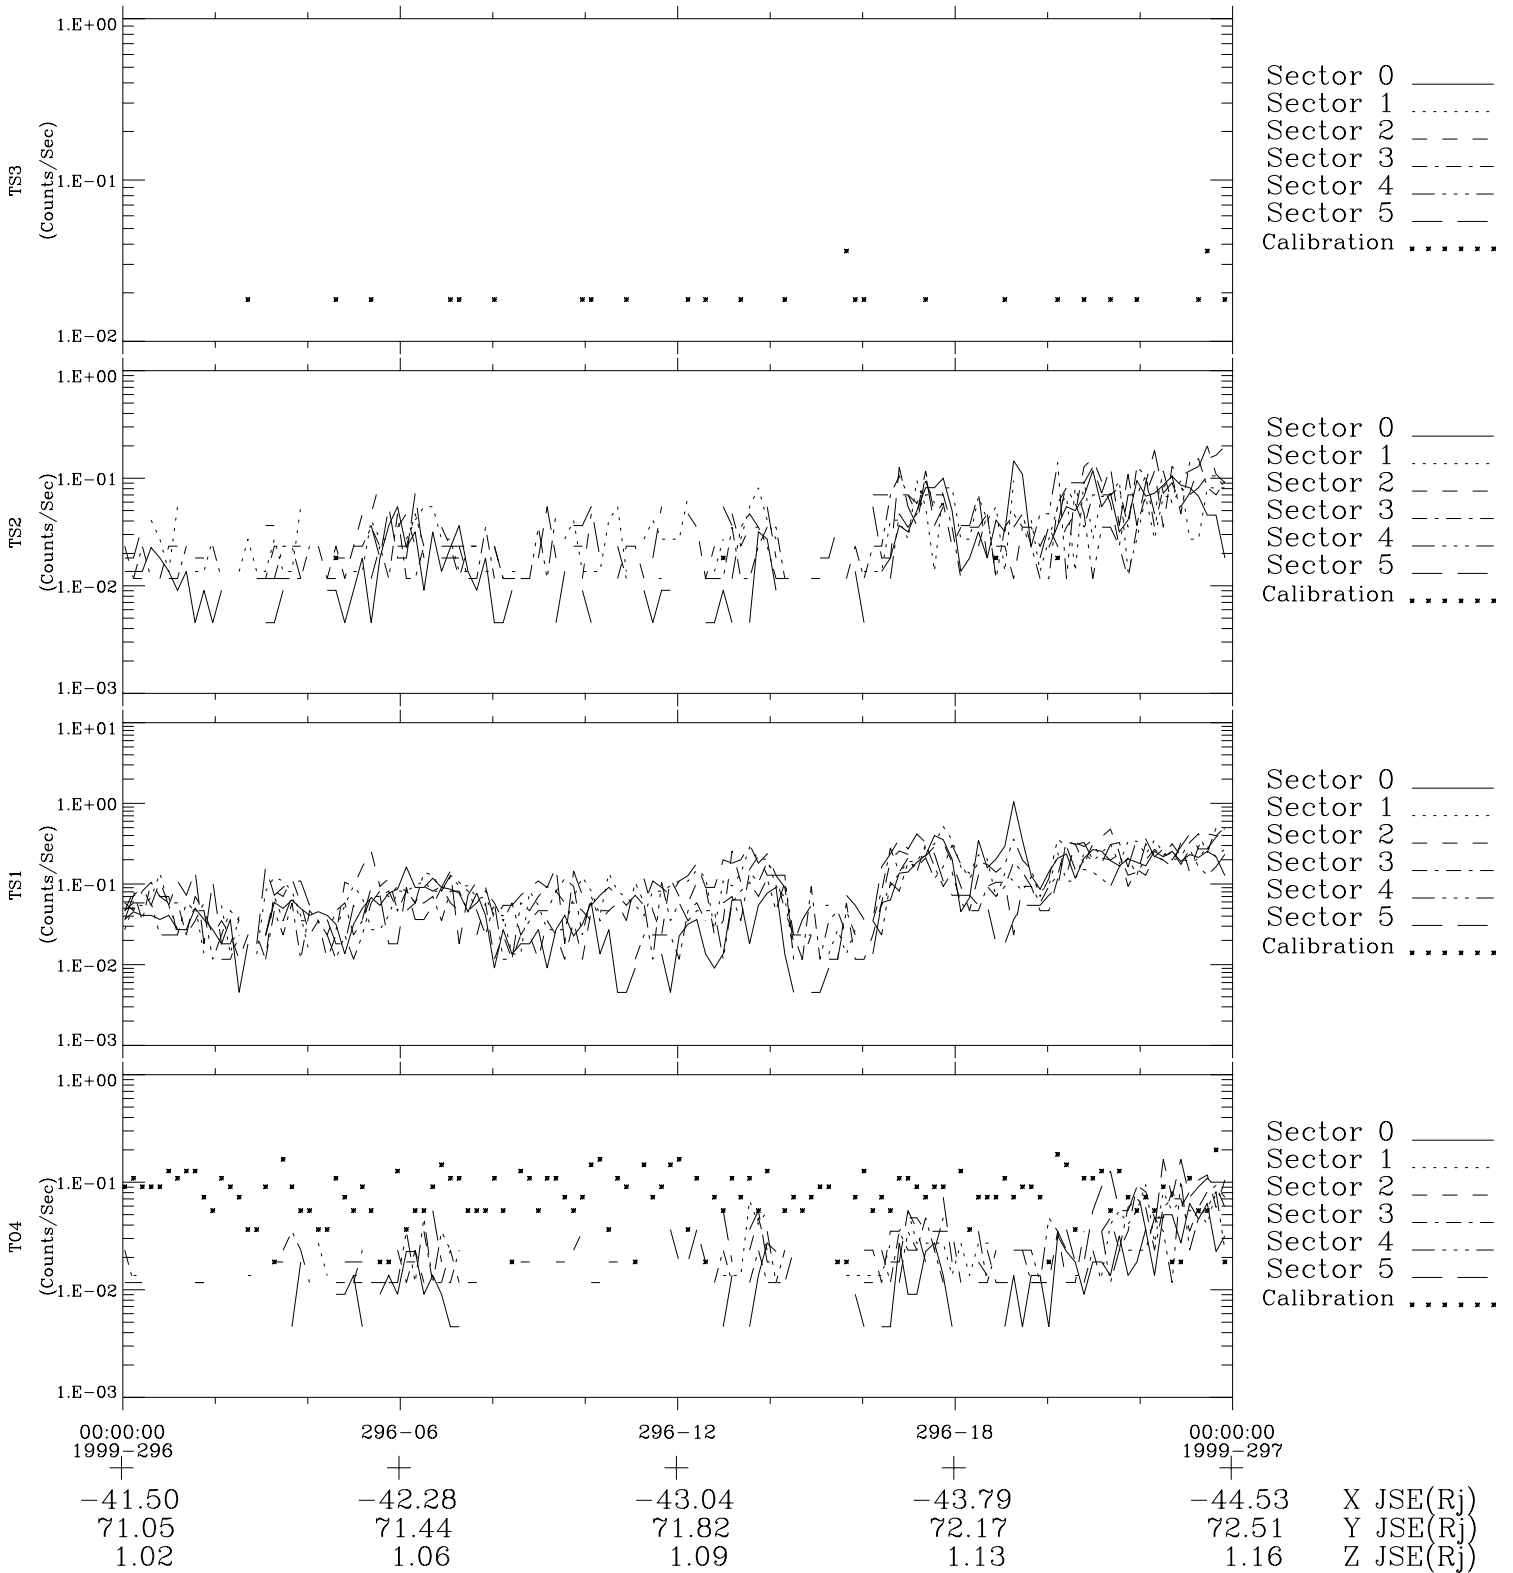

Galileo EPD Real-Time Six-Sector 99296

Software Version: RTLINE_R6 V 1.20
Data Production: 06-03-00
Plot Production: Mon Sep 17 02:17:24 2001

- ◇ = Jupiter look direction
- = Corotation look direction