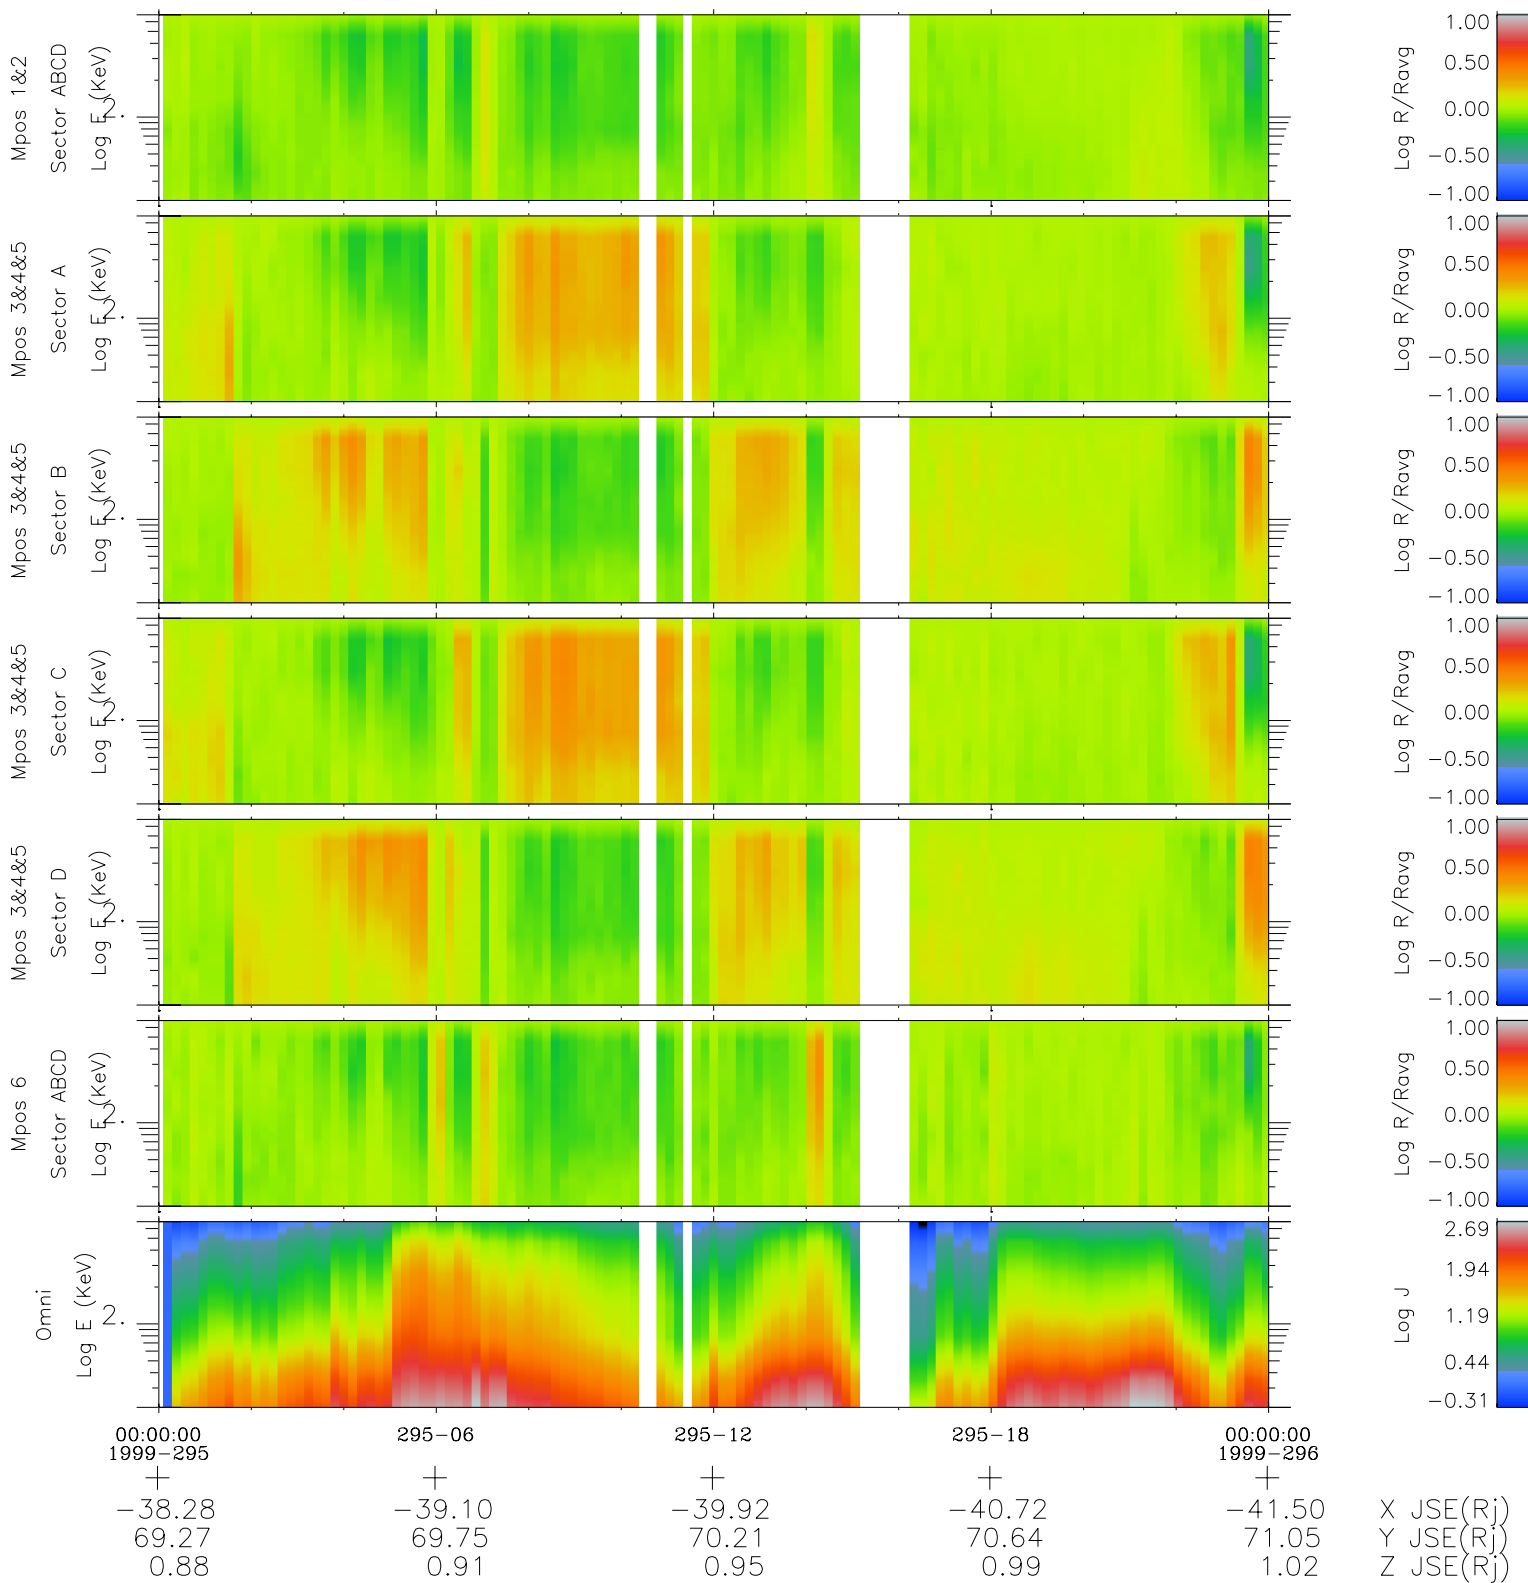

Galileo EPD Real Time R6 Electrons Spectra 99295

Software Version: RTSPEC_R6 V 1.20
 Data Production: 06-03-00
 Plot Production: Mon Sep 17 02:07:17 2001
 Color File: wondr3
 Geofactor File: 1.1

◇ = Jupiter look direction
 □ = Corotation look direction