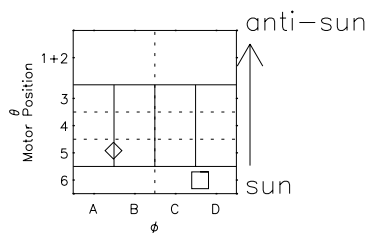

Galileo EPD Real Time R6 Electrons Spectra 99295

Software Version: RTSPEC_R6 V 1.20
 Data Production: 06-03-00
 Plot Production: Mon Sep 17 02:07:17 2001
 Color File: wondr3
 Geofactor File: 1.1

◇ = Jupiter look direction
 □ = Corotation look direction