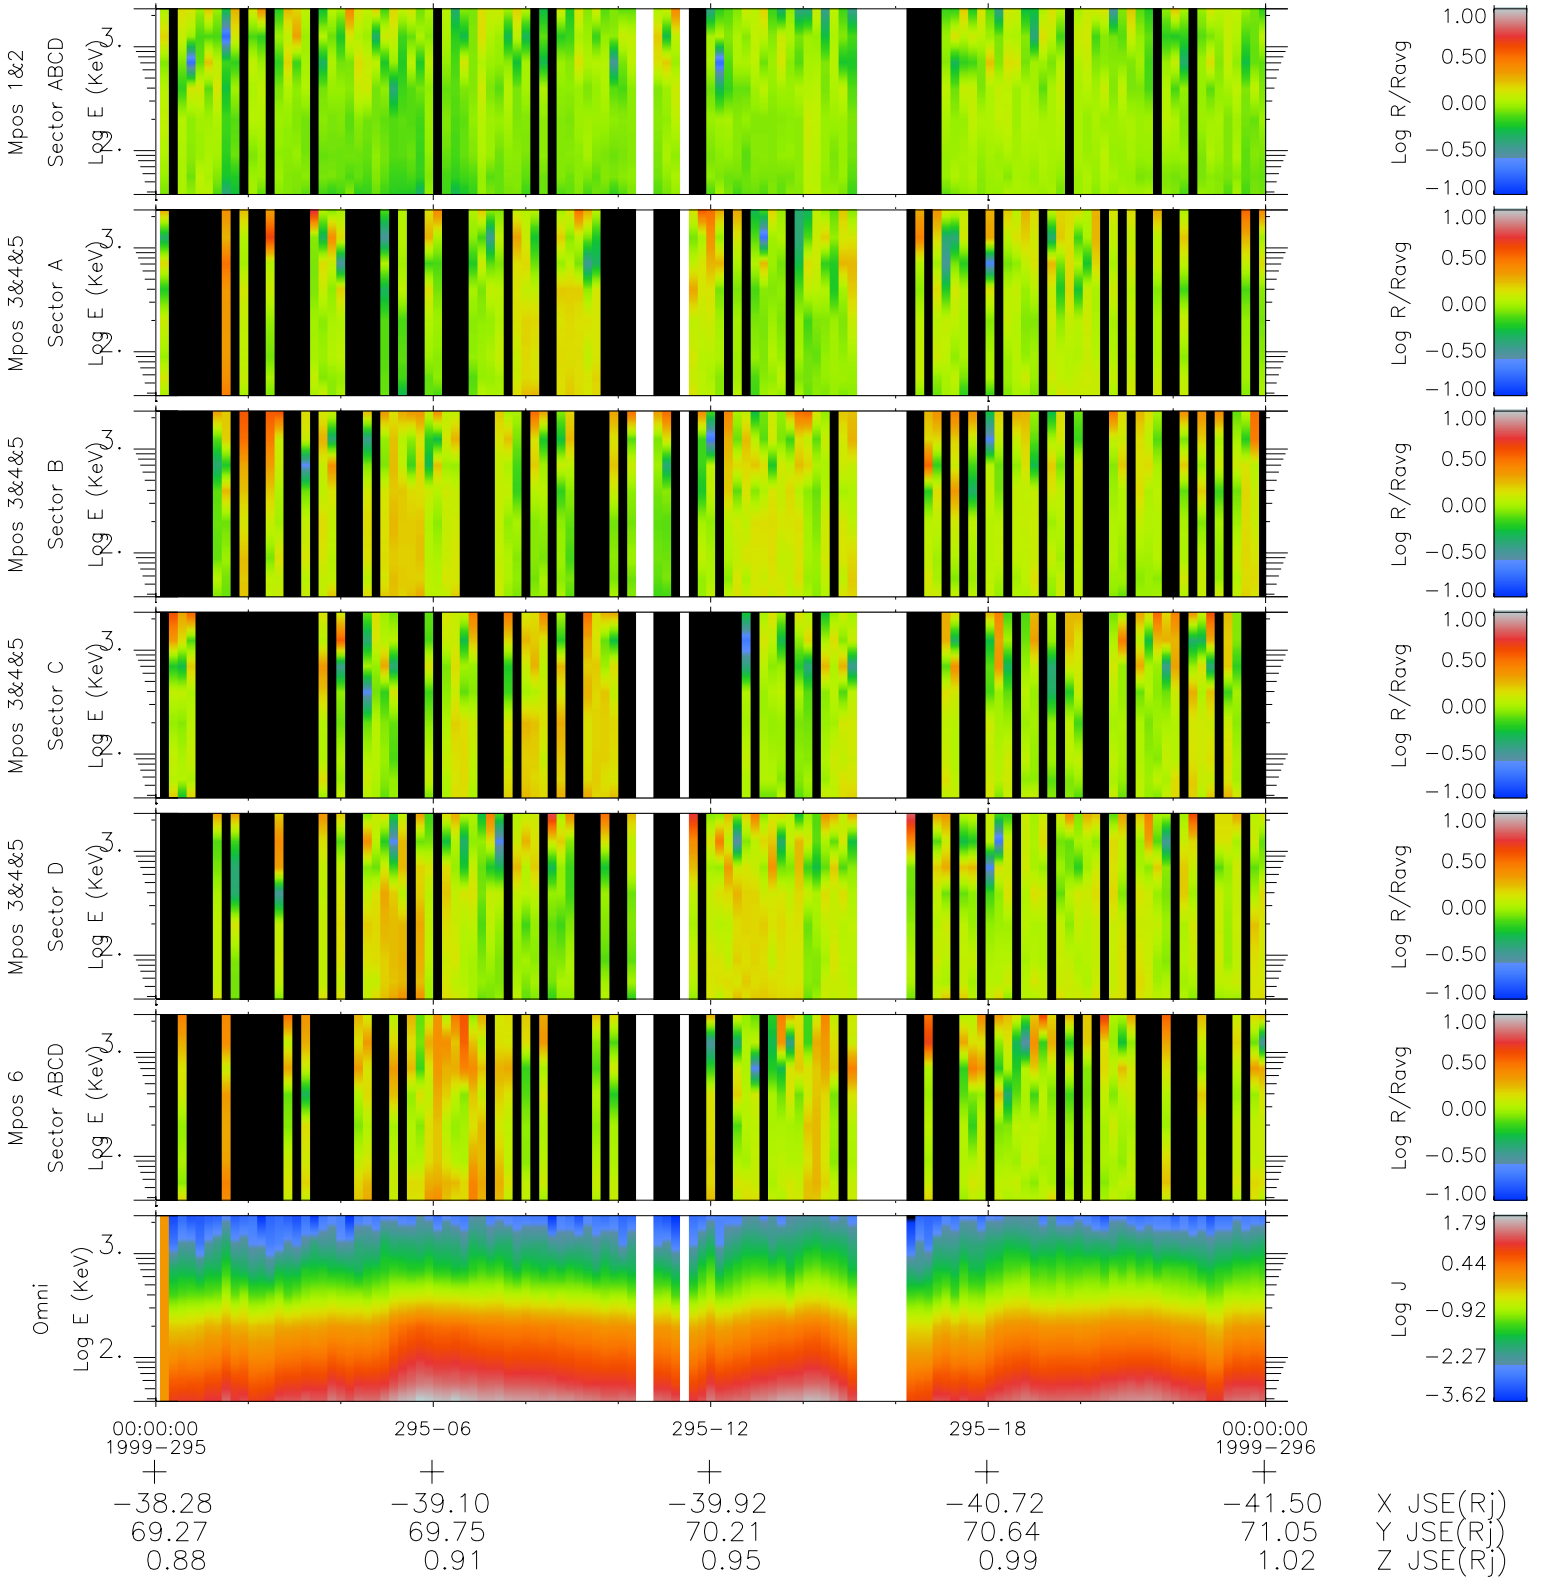

# Galileo EPD Real Time R6 Ions Spectra 99295

Software Version: RTSPEC\_R6 V 1.20  
 Data Production: 06-03-00  
 Plot Production: Mon Sep 17 02:07:10 2001  
 Color File: wondr3  
 Geofactor File: 1.1

◇ = Jupiter look direction  
 □ = Corotation look direction