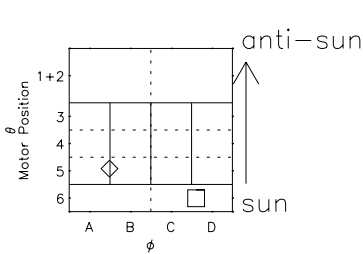

# Galileo EPD Real Time R6 Ions Spectra 99295

Software Version: RTSPEC\_R6 V 1.20  
 Data Production: 06-03-00  
 Plot Production: Mon Sep 17 02:07:10 2001  
 Color File: wondr3  
 Geofactor File: 1.1

◇ = Jupiter look direction  
 □ = Corotation look direction