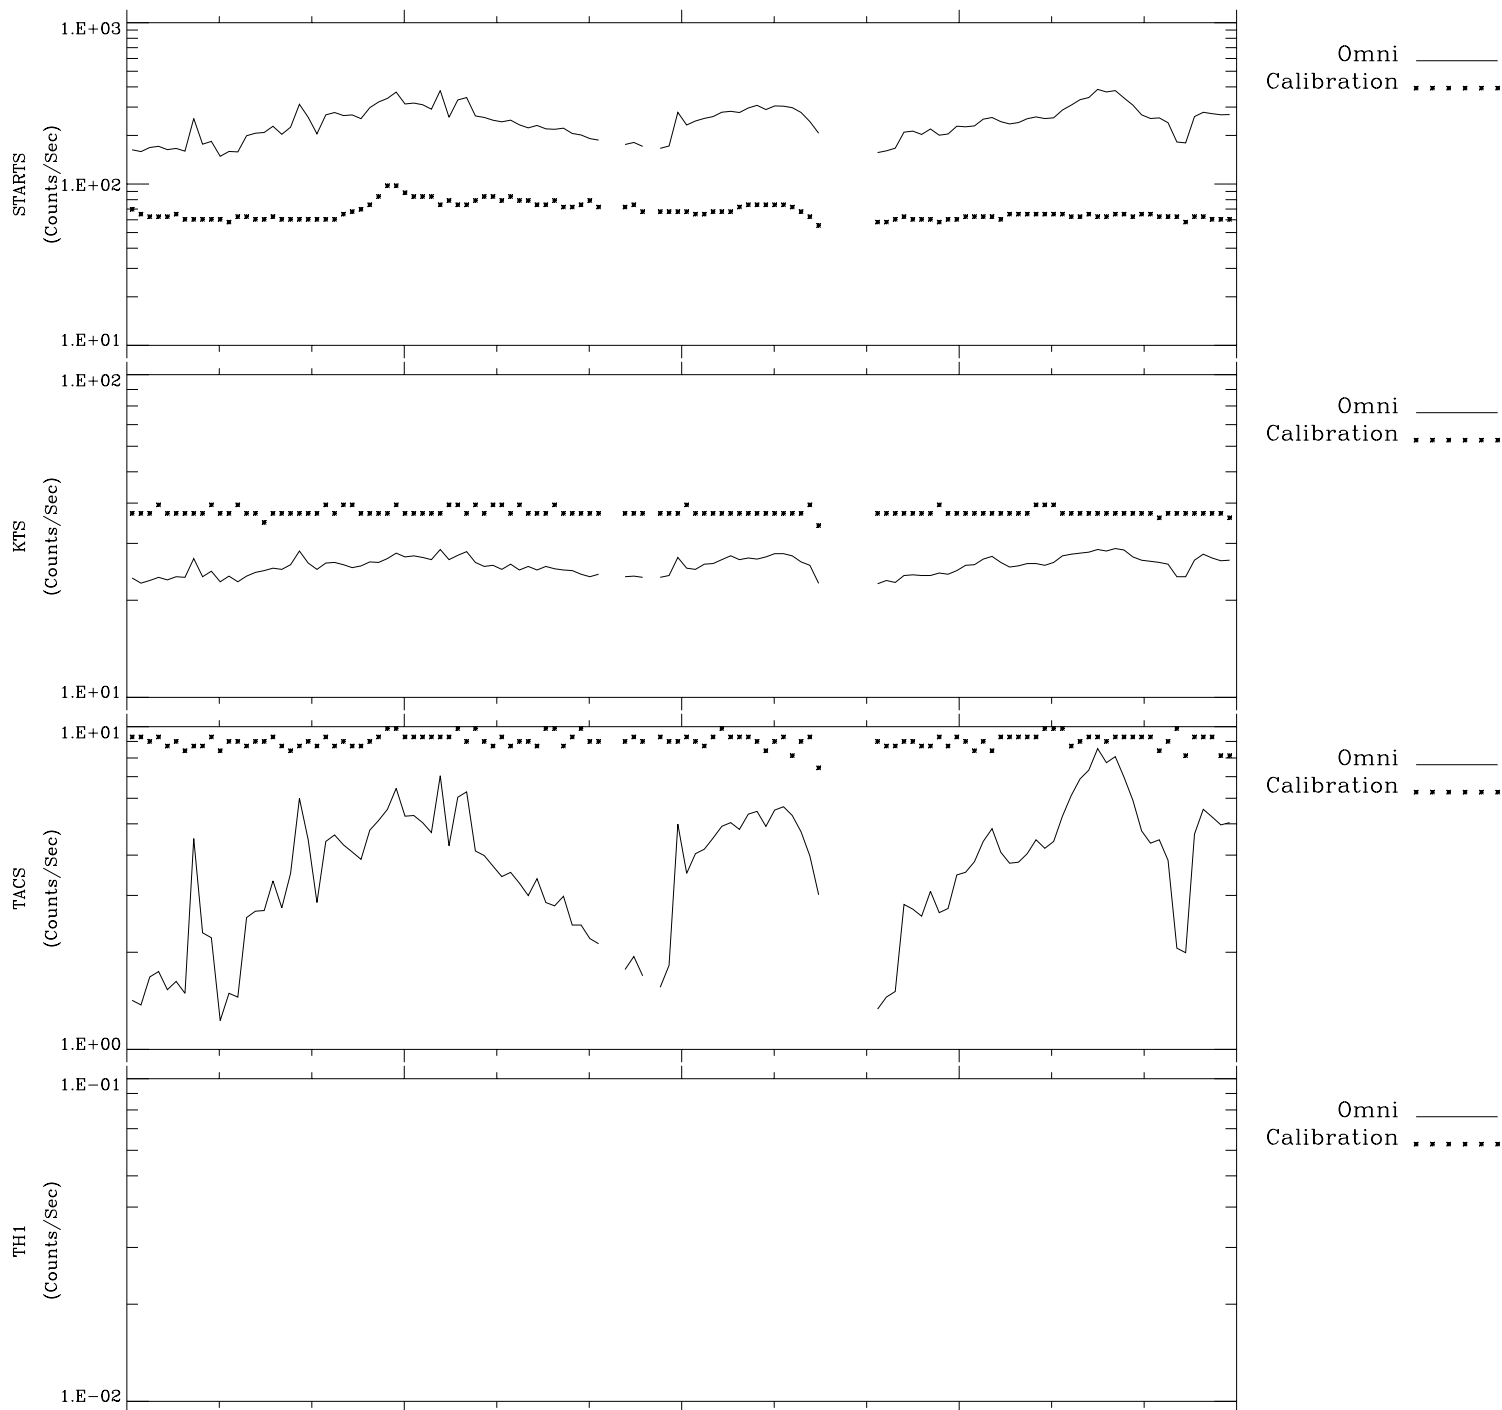

# Galileo EPD Real-Time Omni 99295

Software Version: RTLINE\_OMNI V 1.20  
Data Production: 06-03-00  
Plot Production: Mon Sep 17 02:09:15 2001

00:00:00 1999-295	295-06	295-12	295-18	00:00:00 1999-296	
-38.28	-39.10	-39.92	-40.72	-41.50	X JSE(R <sub>j</sub> )
69.27	69.75	70.21	70.64	71.05	Y JSE(R <sub>j</sub> )
0.88	0.91	0.95	0.99	1.02	Z JSE(R <sub>j</sub> )

- ◇ = Jupiter look direction
- = Corotation look direction