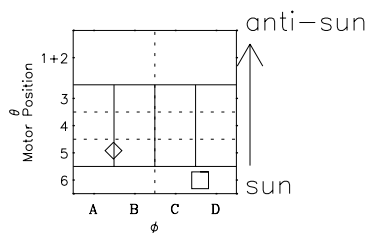

Galileo EPD Real-Time Omni 99295

Software Version: RTLINE_OMNI V 1.20
Data Production: 06-03-00
Plot Production: Mon Sep 17 02:09:15 2001

- ◇ = Jupiter look direction
- = Corotation look direction