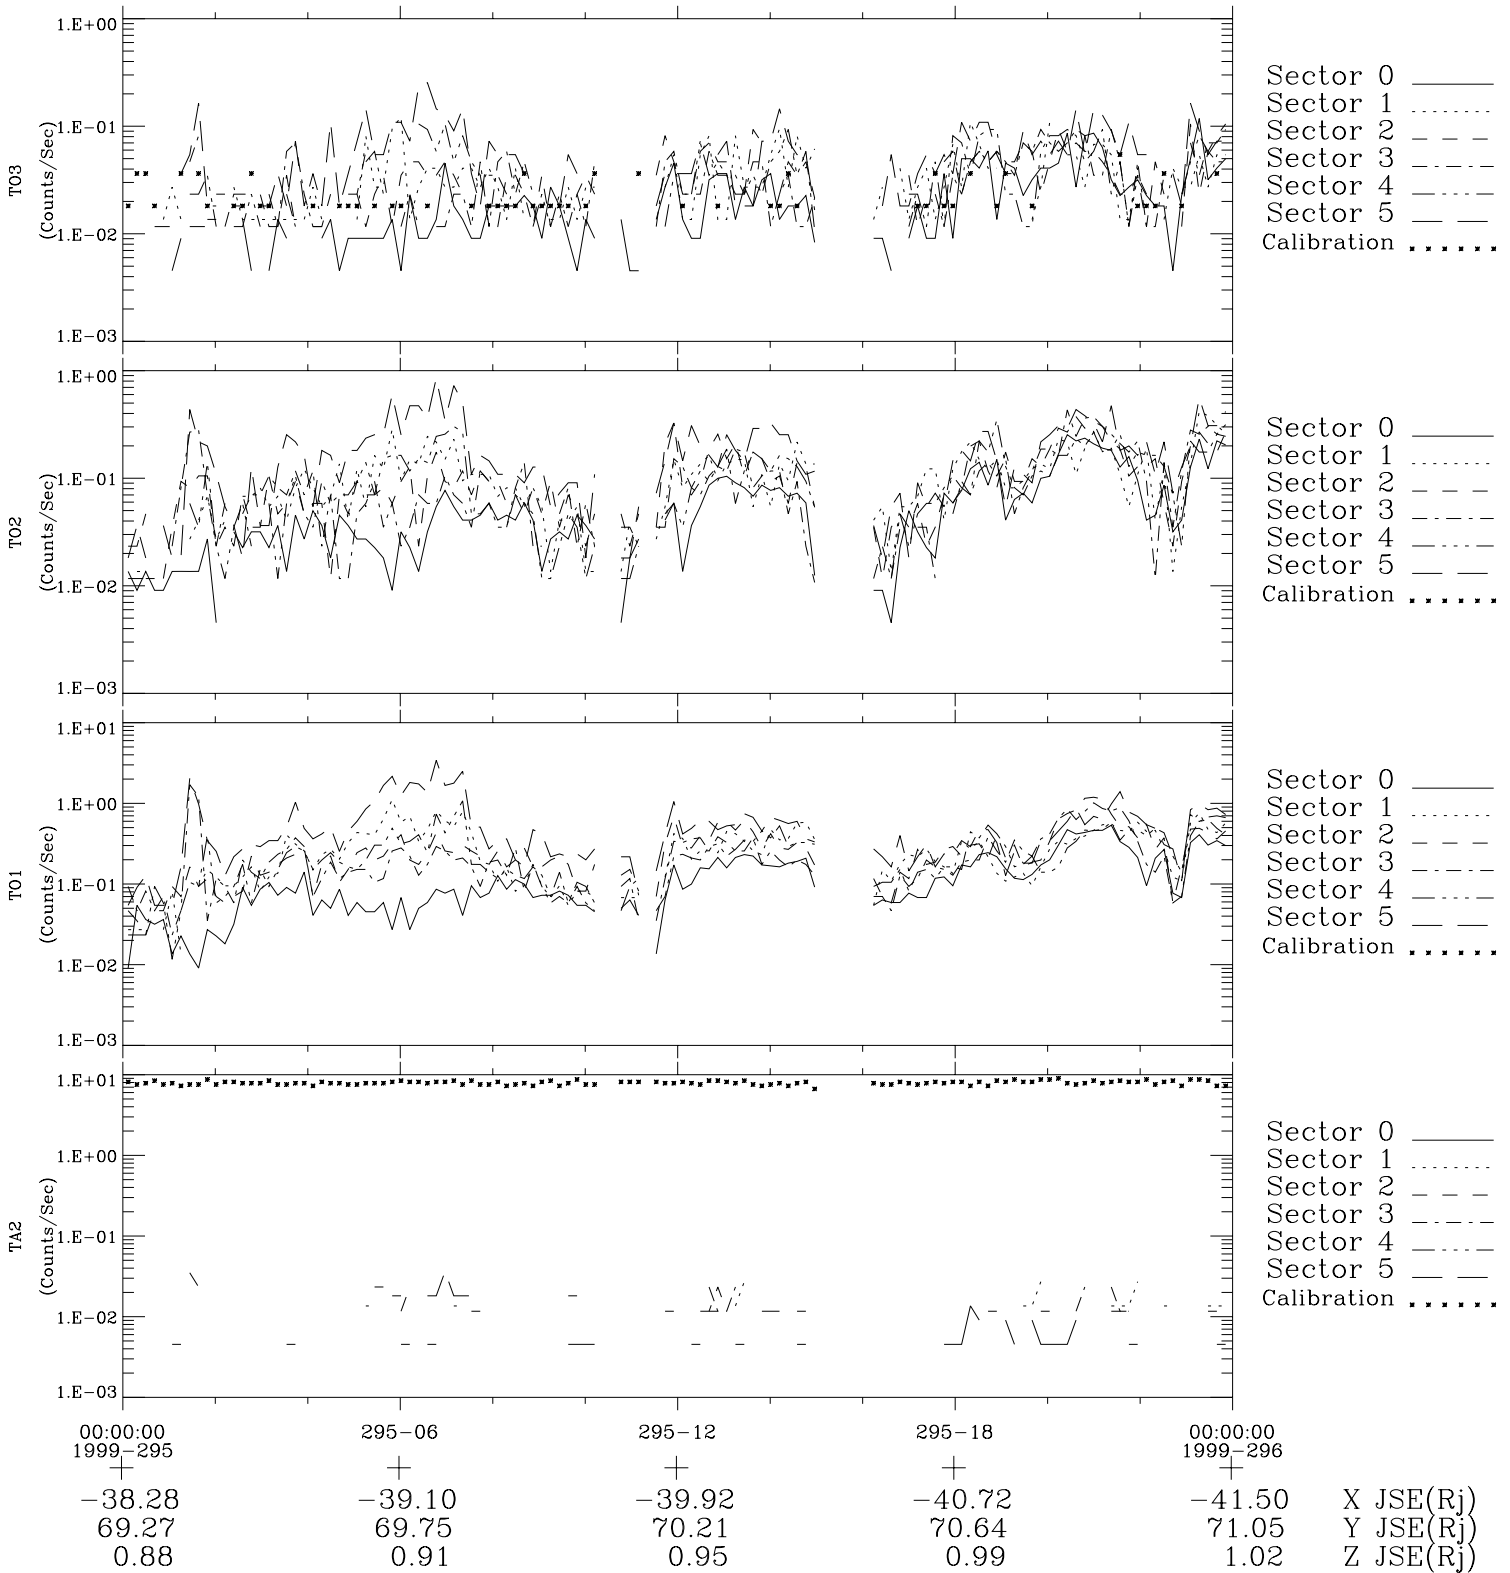

Galileo EPD Real-Time Six-Sector 99295

Software Version: RTLINE_R6 V 1.20
Data Production: 06-03-00
Plot Production: Mon Sep 17 02:09:21 2001

◇ = Jupiter look direction
□ = Corotation look direction