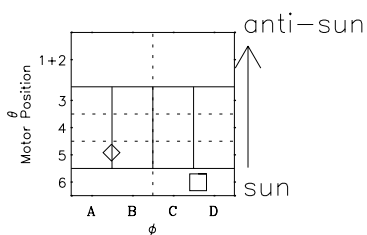

Galileo EPD Real-Time Six-Sector 99295

Software Version: RTLINE_R6 V 1.20
Data Production: 06-03-00
Plot Production: Mon Sep 17 02:09:21 2001

◇ = Jupiter look direction
□ = Corotation look direction