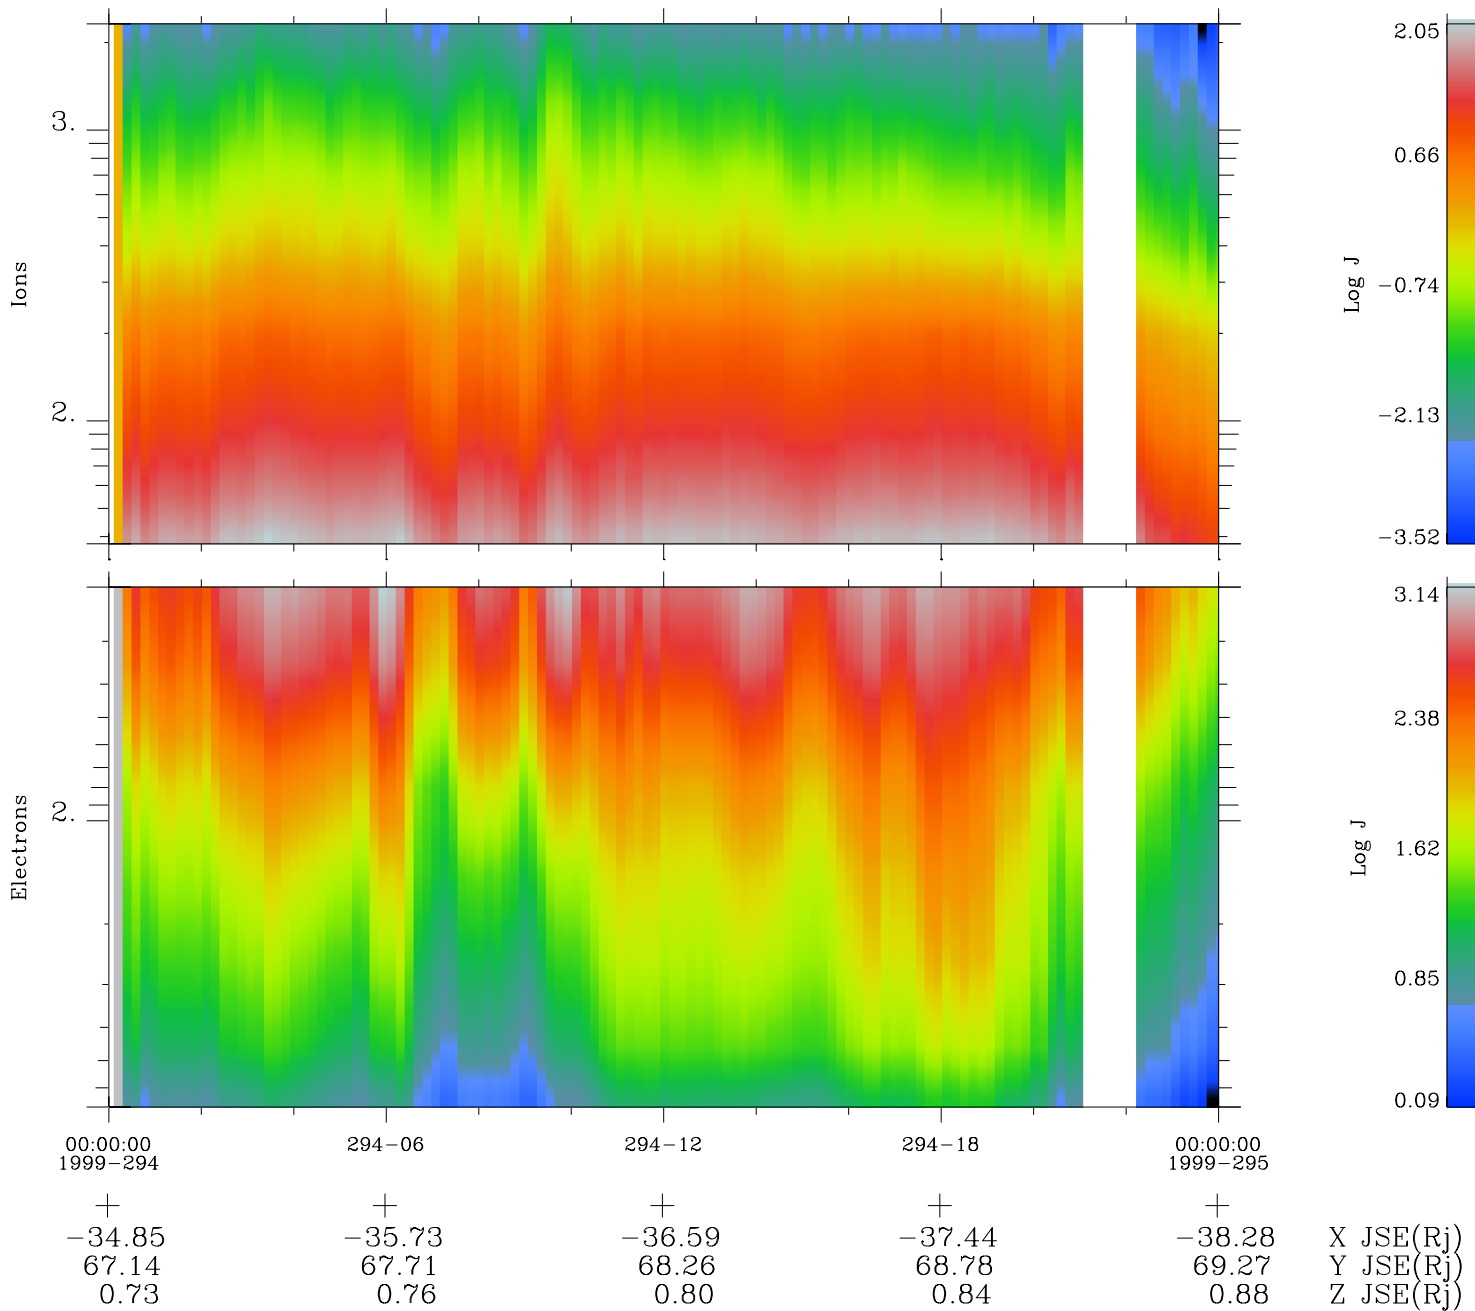

Galileo EPD Real Time Omni Spectrum 99294

Software Version: RTSPEC_OMNI V 1.20
 Data Production: 06-03-00
 Plot Production: Mon Sep 17 01:59:20 2001
 Color File: wondr3
 Geofactor File: 1.1

◇ = Jupiter look direction
 □ = Corotation look direction