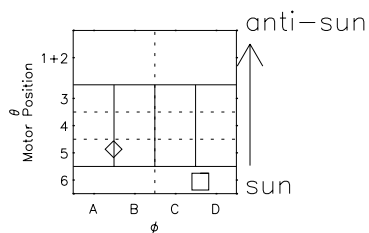

Galileo EPD Real Time R6 Electrons Spectra 99294

Software Version: RTSPEC_R6 V 1.20
 Data Production: 06-03-00
 Plot Production: Mon Sep 17 01:59:14 2001
 Color File: wondr3
 Geofactor File: 1.1

- ◇ = Jupiter look direction
- = Corotation look direction