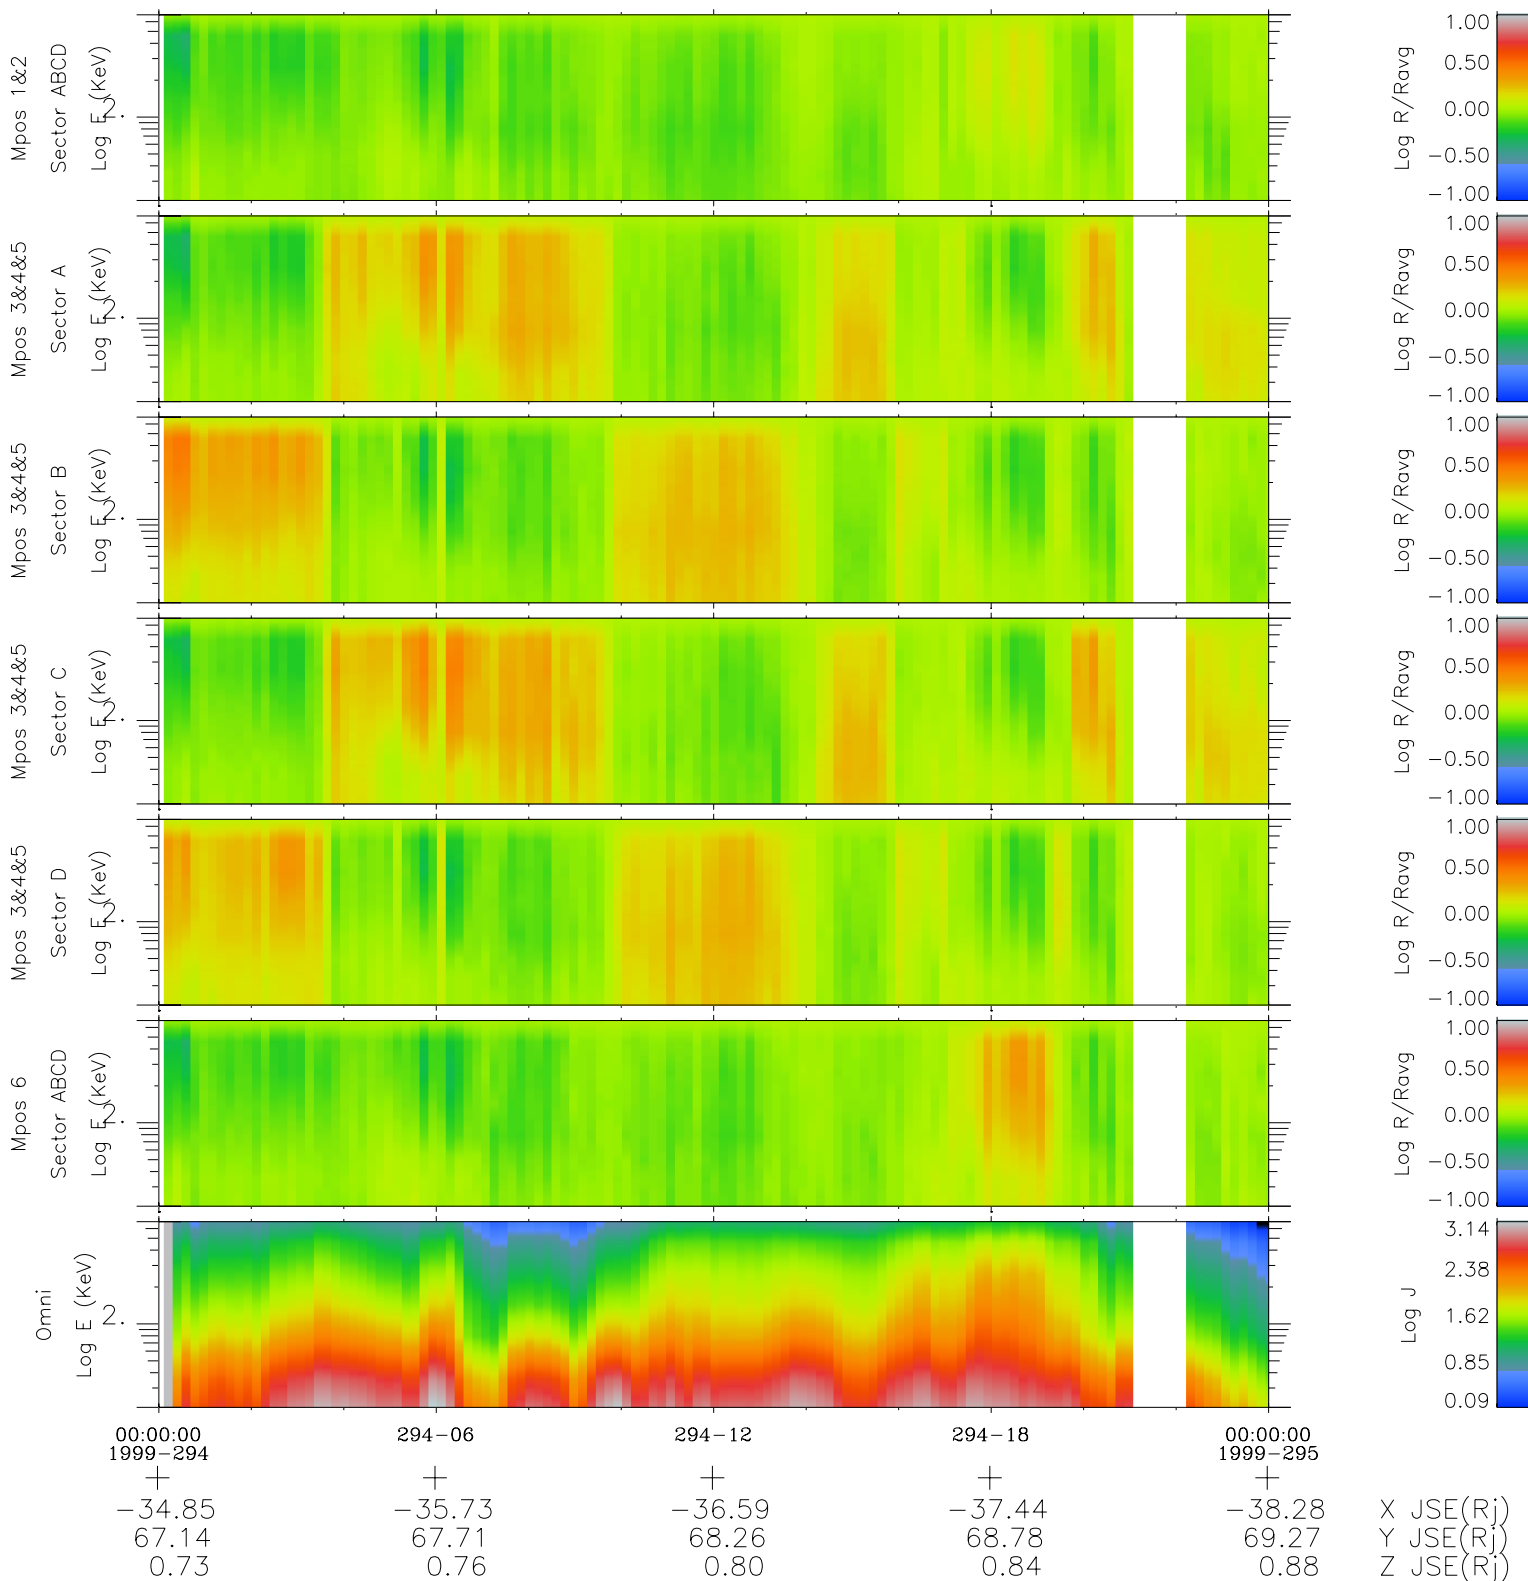

Galileo EPD Real Time R6 Electrons Spectra 99294

Software Version: RTSPEC_R6 V 1.20
 Data Production: 06-03-00
 Plot Production: Mon Sep 17 01:59:14 2001
 Color File: wondr3
 Geofactor File: 1.1

- ◇ = Jupiter look direction
- = Corotation look direction