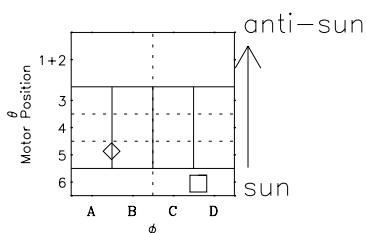

Galileo EPD Real-Time Six-Sector 99294

Software Version: RTLINE_R6 V 1.20
Data Production: 06-03-00
Plot Production: Mon Sep 17 02:01:19 2001

◇ = Jupiter look direction
□ = Corotation look direction