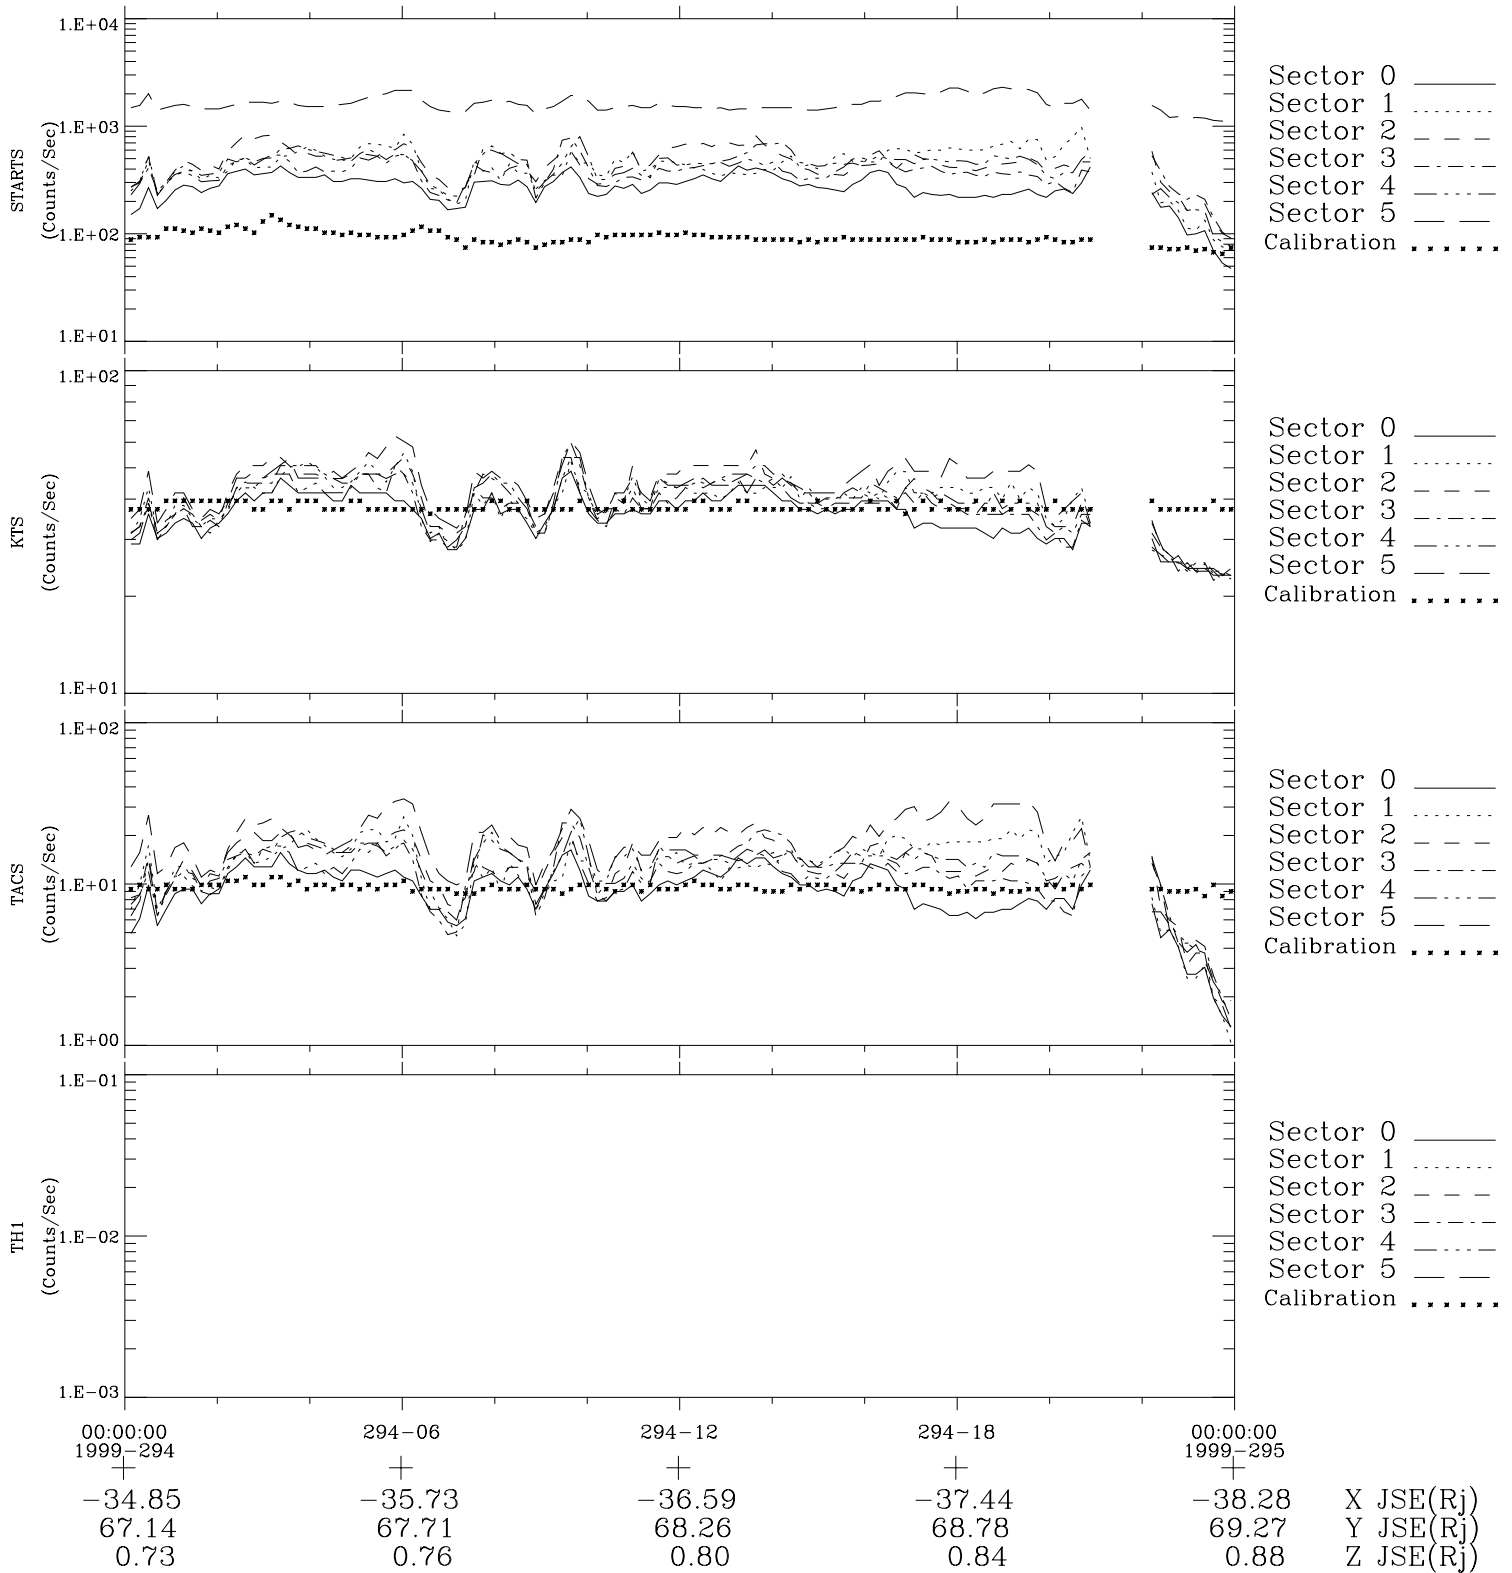

Galileo EPD Real-Time Six-Sector 99294

Software Version: RTLINE_R6 V 1.20
Data Production: 06-03-00
Plot Production: Mon Sep 17 02:01:19 2001

◇ = Jupiter look direction
□ = Corotation look direction