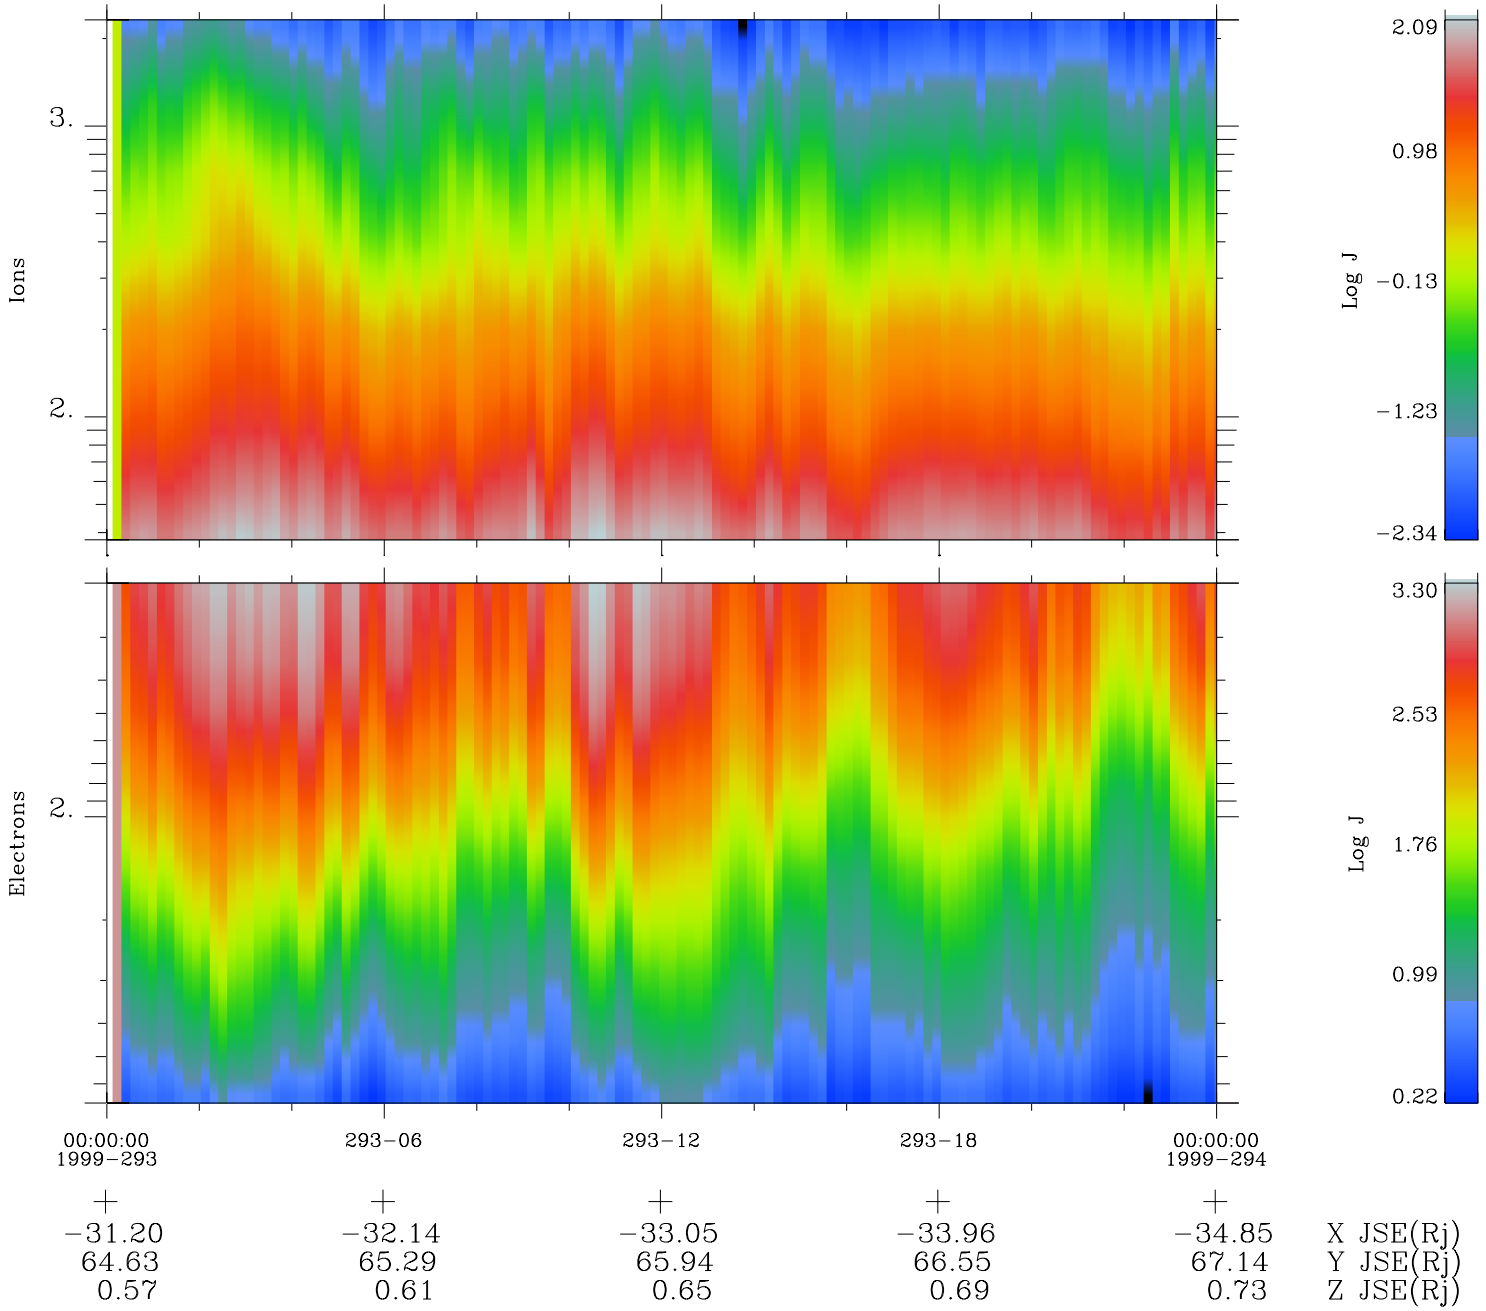

# Galileo EPD Real Time Omni Spectrum 99293

Software Version: RTSPEC\_OMNI V 1.20  
 Data Production: 06-03-00  
 Plot Production: Mon Sep 17 01:51:10 2001  
 Color File: wondr3  
 Geofactor File: 1.1

◇ = Jupiter look direction  
 □ = Corotation look direction