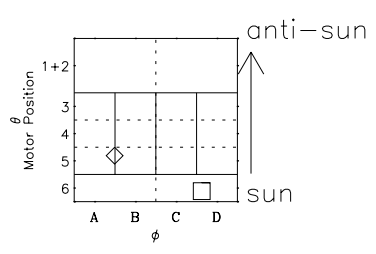

# Galileo EPD Real Time Omni Spectrum 99293

Software Version: RTSPEC\_OMNI V 1.20  
 Data Production: 06-03-00  
 Plot Production: Mon Sep 17 01:51:10 2001  
 Color File: wondr3  
 Geofactor File: 1.1

◇ = Jupiter look direction  
 □ = Corotation look direction