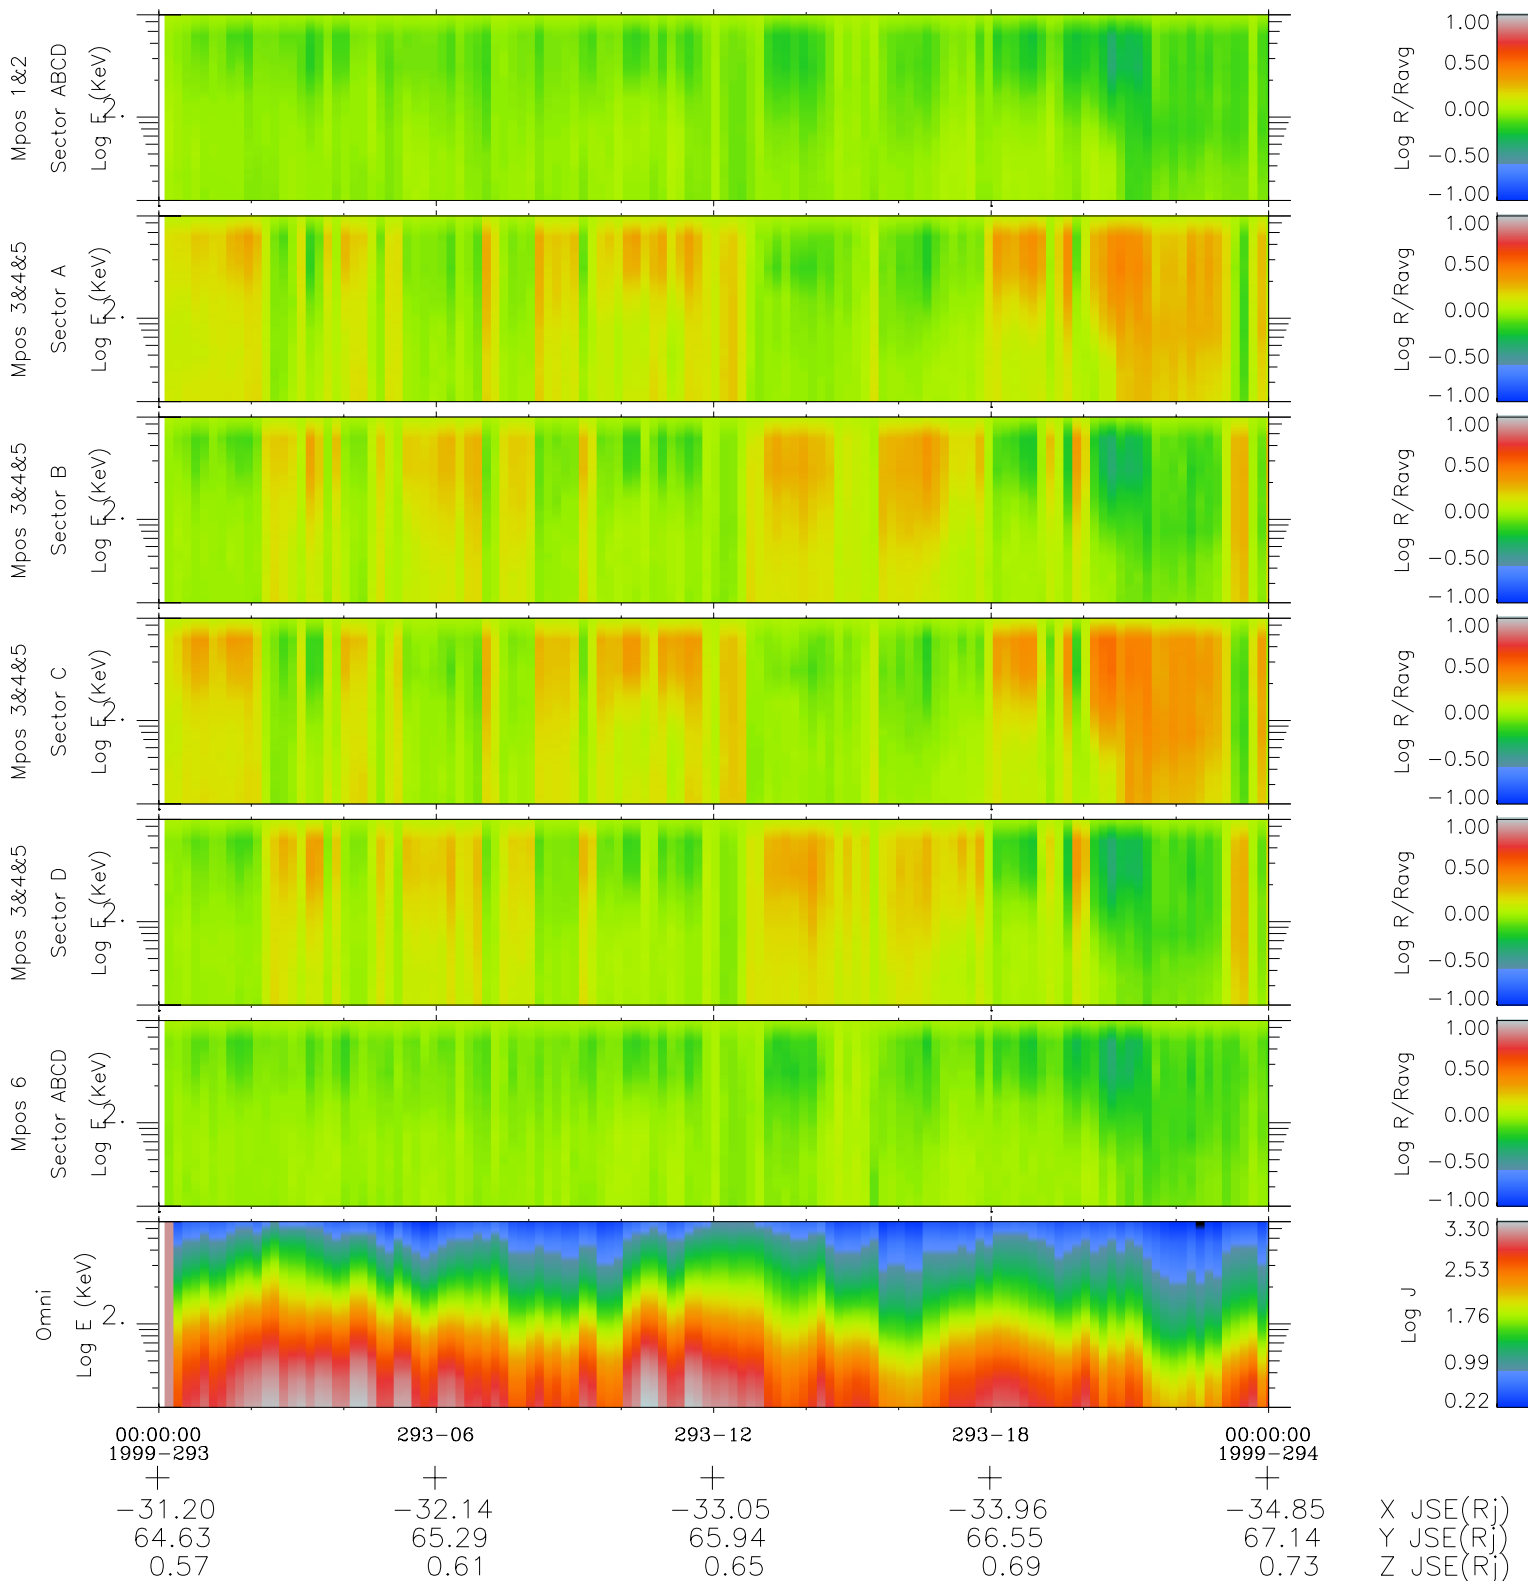

Galileo EPD Real Time R6 Electrons Spectra 99293

Software Version: RTSPEC_R6 V 1.20
 Data Production: 06-03-00
 Plot Production: Mon Sep 17 01:51:04 2001
 Color File: wondr3
 Geofactor File: 1.1

◇ = Jupiter look direction
 □ = Corotation look direction