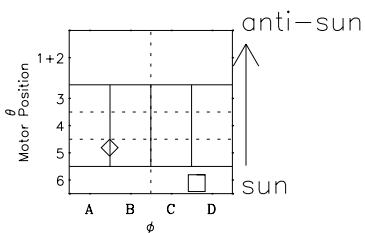

Galileo EPD Real-Time Six-Sector 99293

Software Version: RTLINE_R6 V 1.20
Data Production: 06-03-00
Plot Production: Mon Sep 17 01:53:13 2001

◇ = Jupiter look direction
□ = Corotation look direction