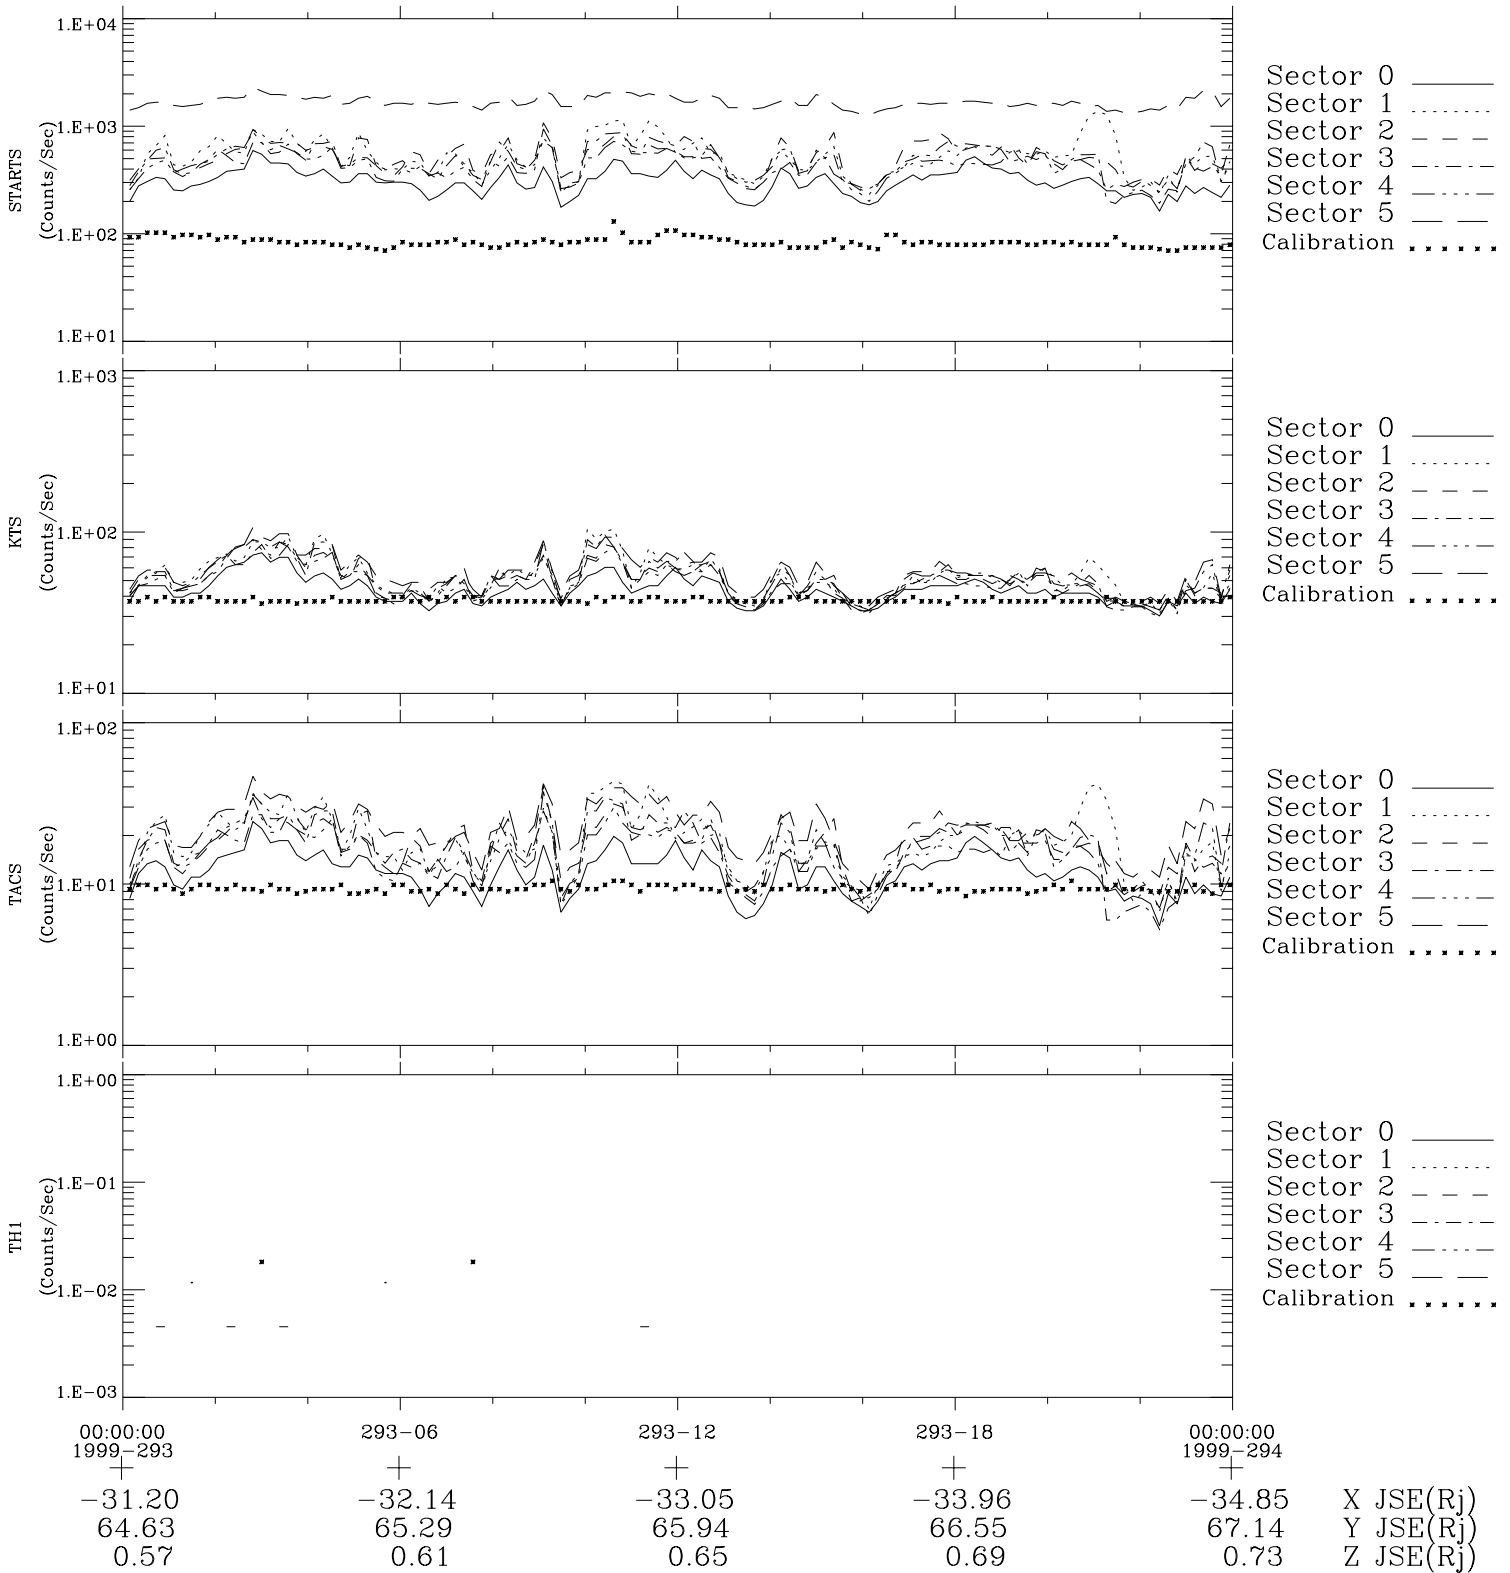

Galileo EPD Real-Time Six-Sector 99293

Software Version: RTLINE_R6 V 1.20
Data Production: 06-03-00
Plot Production: Mon Sep 17 01:53:13 2001

◇ = Jupiter look direction
□ = Corotation look direction