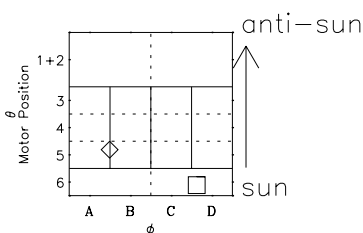

Galileo EPD Real-Time Six-Sector 99293

Software Version: RTLINE_R6 V 1.20
Data Production: 06-03-00
Plot Production: Mon Sep 17 01:53:13 2001

◇ = Jupiter look direction
□ = Corotation look direction