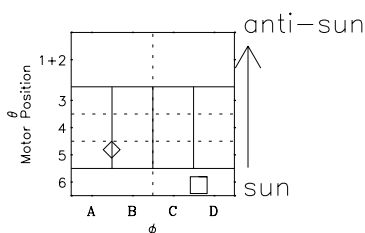

Galileo EPD Real-Time Six-Sector 99293

Software Version: RTLINE_R6 V 1.20
Data Production: 06-03-00
Plot Production: Mon Sep 17 01:53:12 2001

◇ = Jupiter look direction
□ = Corotation look direction