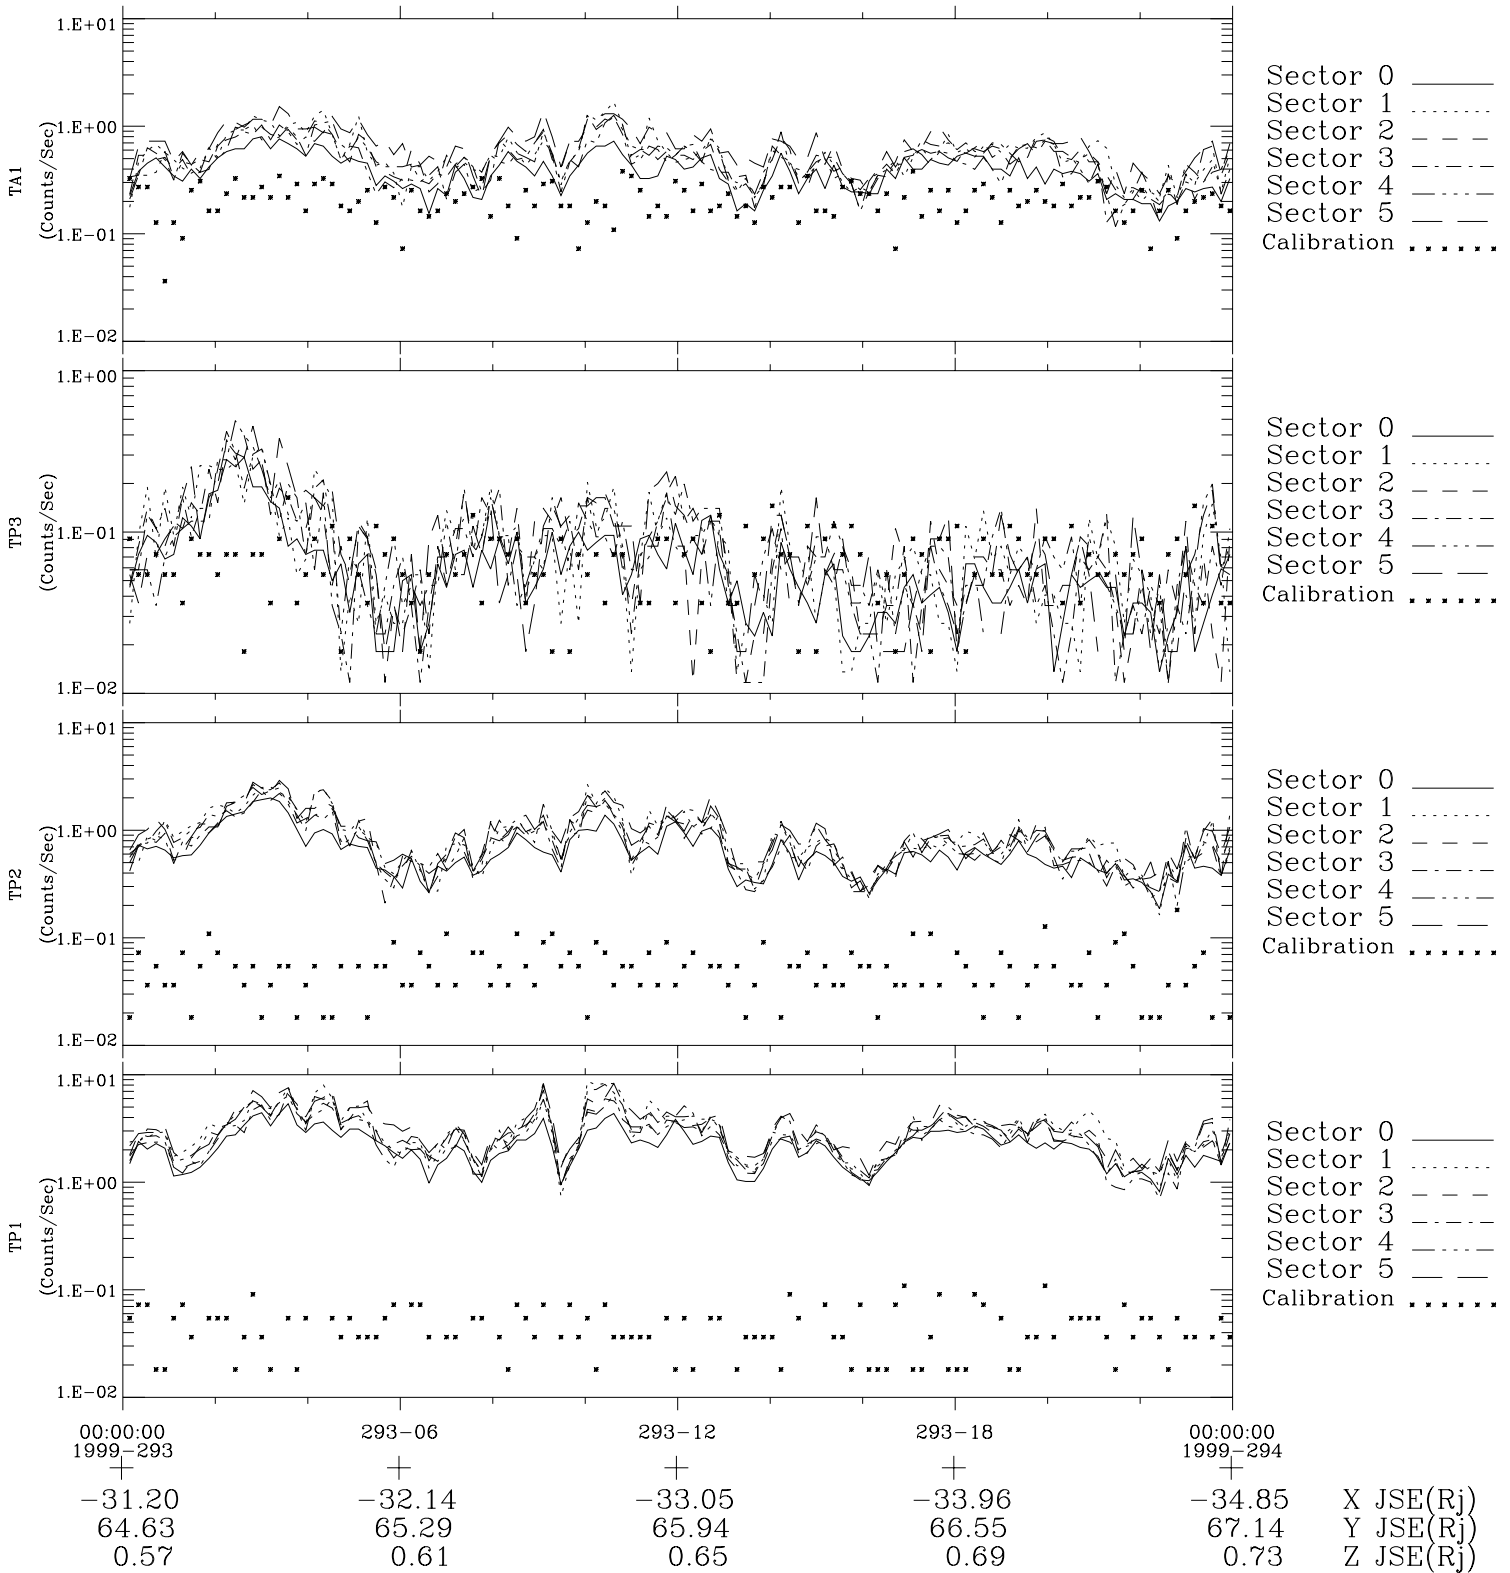

Galileo EPD Real-Time Six-Sector 99293

Software Version: RTLINE_R6 V 1.20
Data Production: 06-03-00
Plot Production: Mon Sep 17 01:53:11 2001

◇ = Jupiter look direction
□ = Corotation look direction