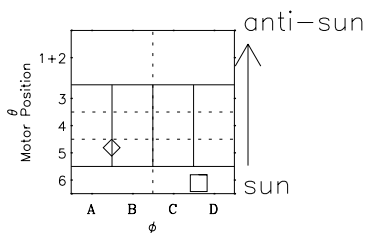

Galileo EPD Real-Time Six-Sector 99293

Software Version: RTLINE_R6 V 1.20
Data Production: 06-03-00
Plot Production: Mon Sep 17 01:53:11 2001

◇ = Jupiter look direction
□ = Corotation look direction