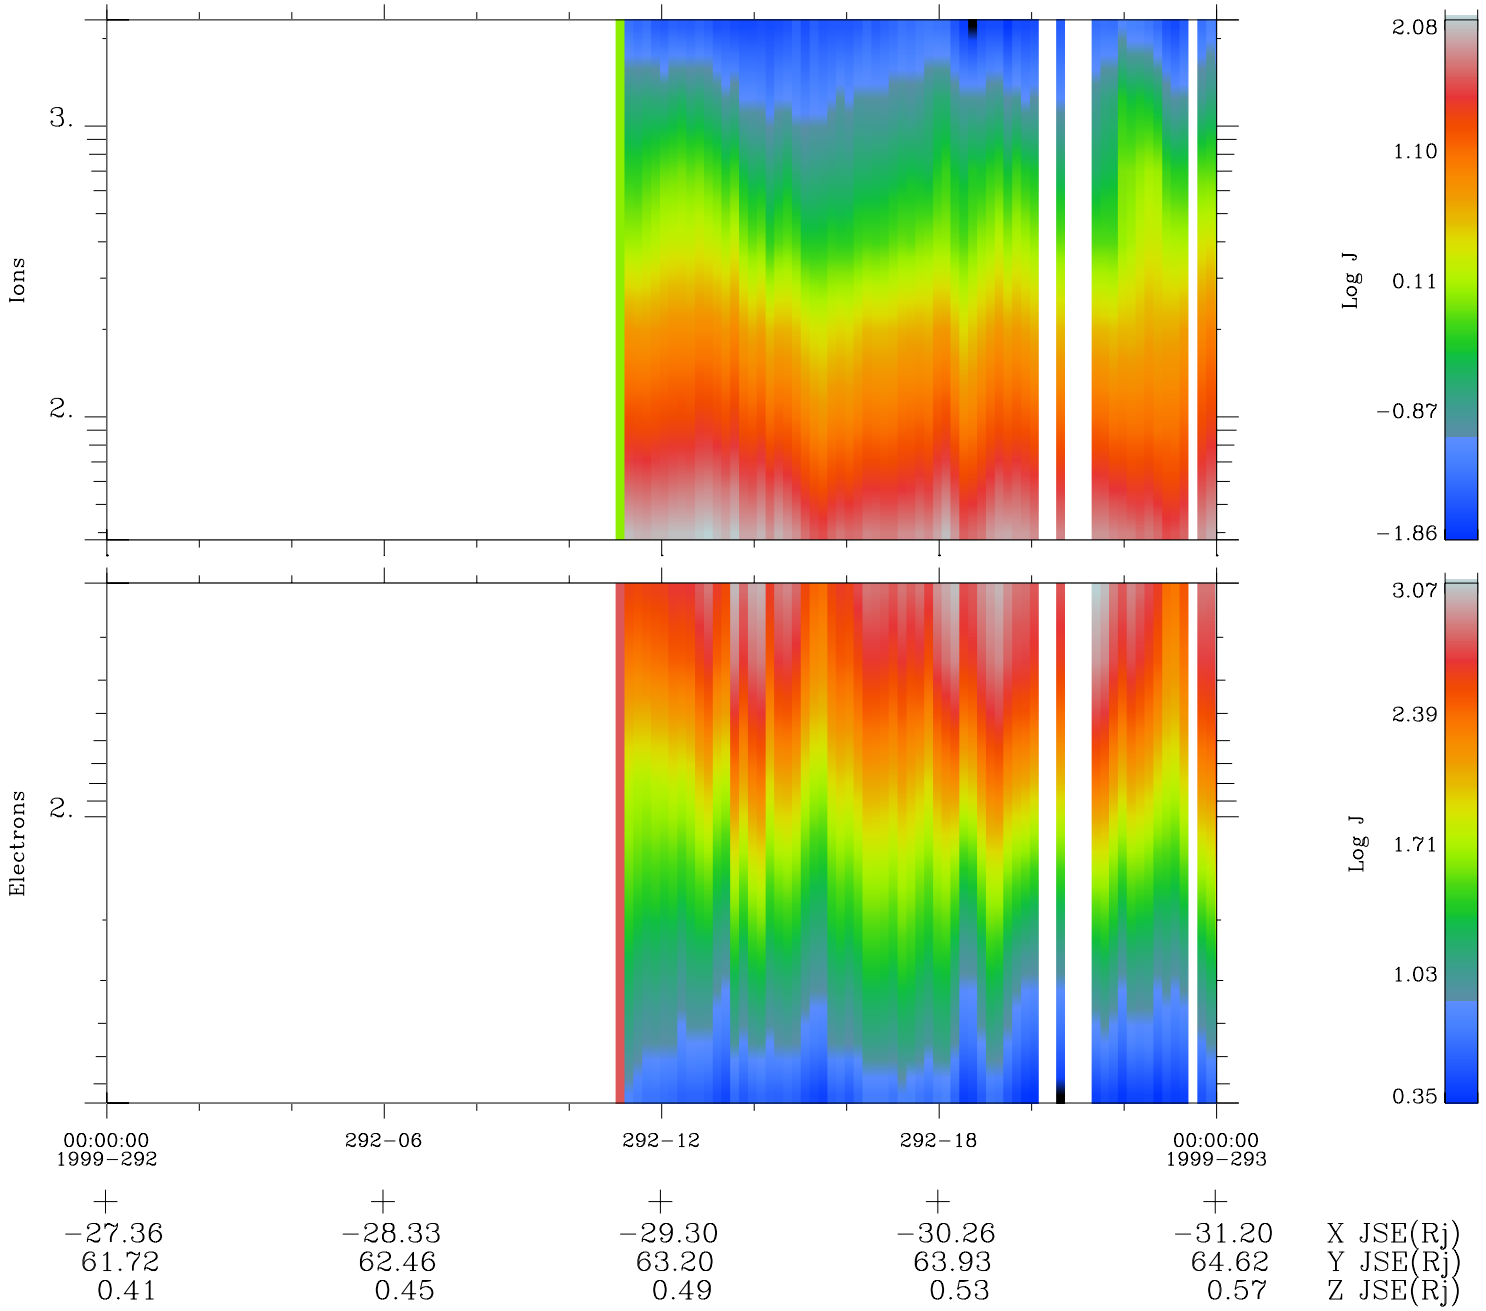

Galileo EPD Real Time Omni Spectrum 99292

Software Version: RTSPEC_OMNI V 1.20
 Data Production: 06-03-00
 Plot Production: Mon Sep 17 01:44:07 2001
 Color File: wondr3
 Geofactor File: 1.1

◇ = Jupiter look direction
 □ = Corotation look direction