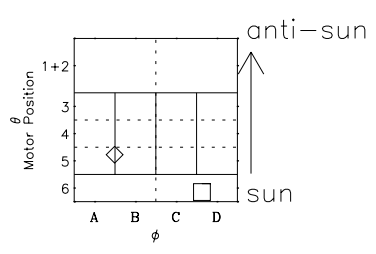

Galileo EPD Real Time Omni Spectrum 99292

Software Version: RTSPEC_OMNI V 1.20
 Data Production: 06-03-00
 Plot Production: Mon Sep 17 01:44:07 2001
 Color File: wondr3
 Geofactor File: 1.1

◇ = Jupiter look direction
 □ = Corotation look direction