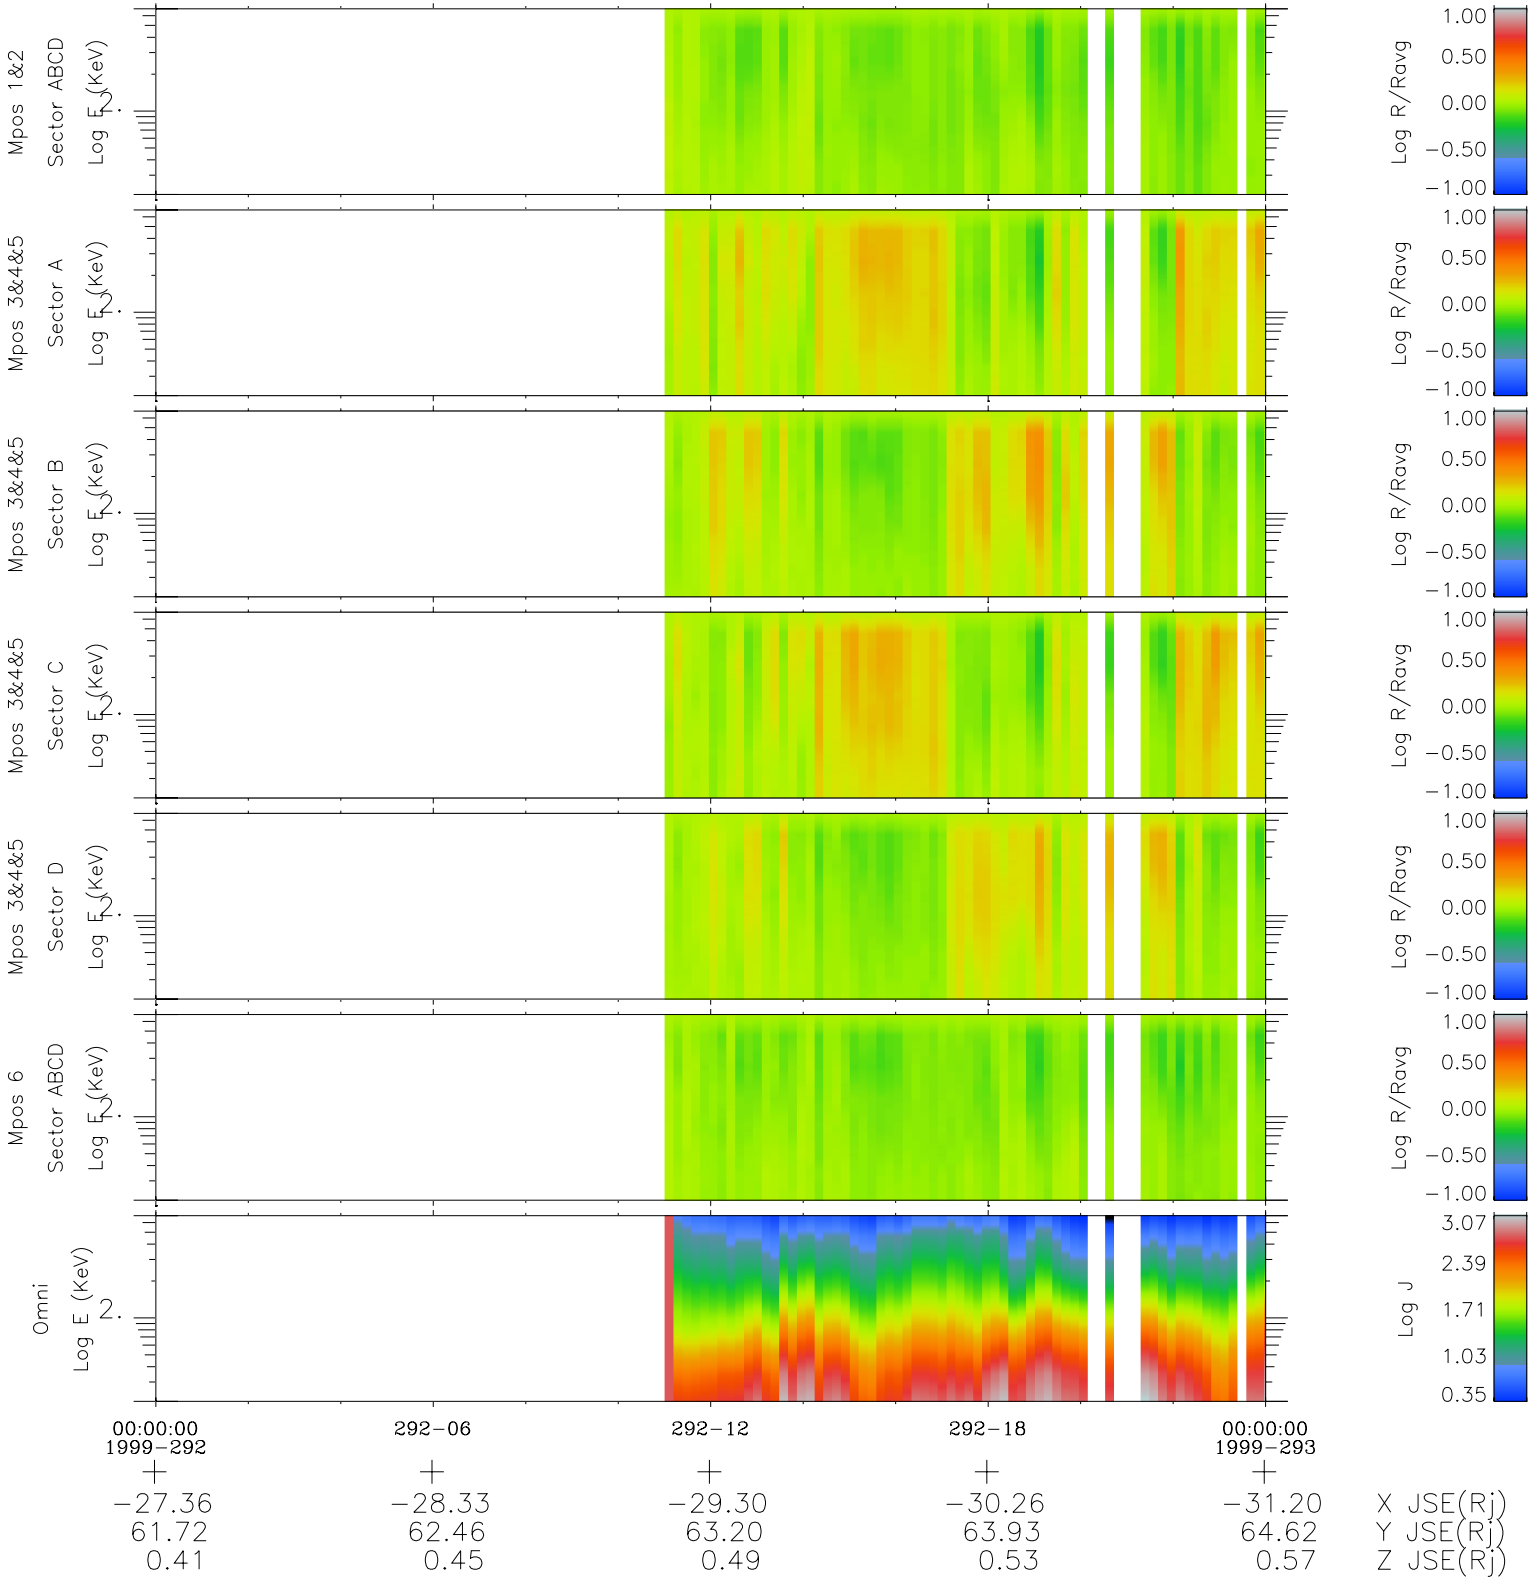

Galileo EPD Real Time R6 Electrons Spectra 99292

Software Version: RTSPEC_R6 V 1.20
 Data Production: 06-03-00
 Plot Production: Mon Sep 17 01:44:03 2001
 Color File: wondr3
 Geofactor File: 1.1

- ◇ = Jupiter look direction
- = Corotation look direction