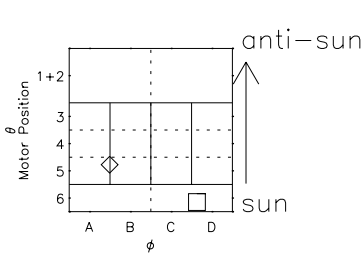

Galileo EPD Real Time R6 Electrons Spectra 99292

Software Version: RTSPEC_R6 V 1.20
 Data Production: 06-03-00
 Plot Production: Mon Sep 17 01:44:03 2001
 Color File: wondr3
 Geofactor File: 1.1

- ◇ = Jupiter look direction
- = Corotation look direction