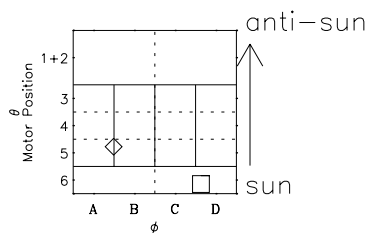

# Galileo EPD Real-Time Omni 99292

Software Version: RTLINE\_OMNI V 1.20  
Data Production: 06-03-00  
Plot Production: Mon Sep 17 01:45:21 2001

- ◇ = Jupiter look direction
- = Corotation look direction