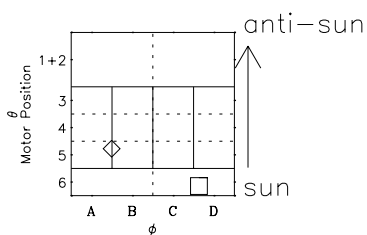

Galileo EPD Real-Time Six-Sector 99292

Software Version: RTLINE_R6 V 1.20
Data Production: 06-03-00
Plot Production: Mon Sep 17 01:45:26 2001

◇ = Jupiter look direction
□ = Corotation look direction