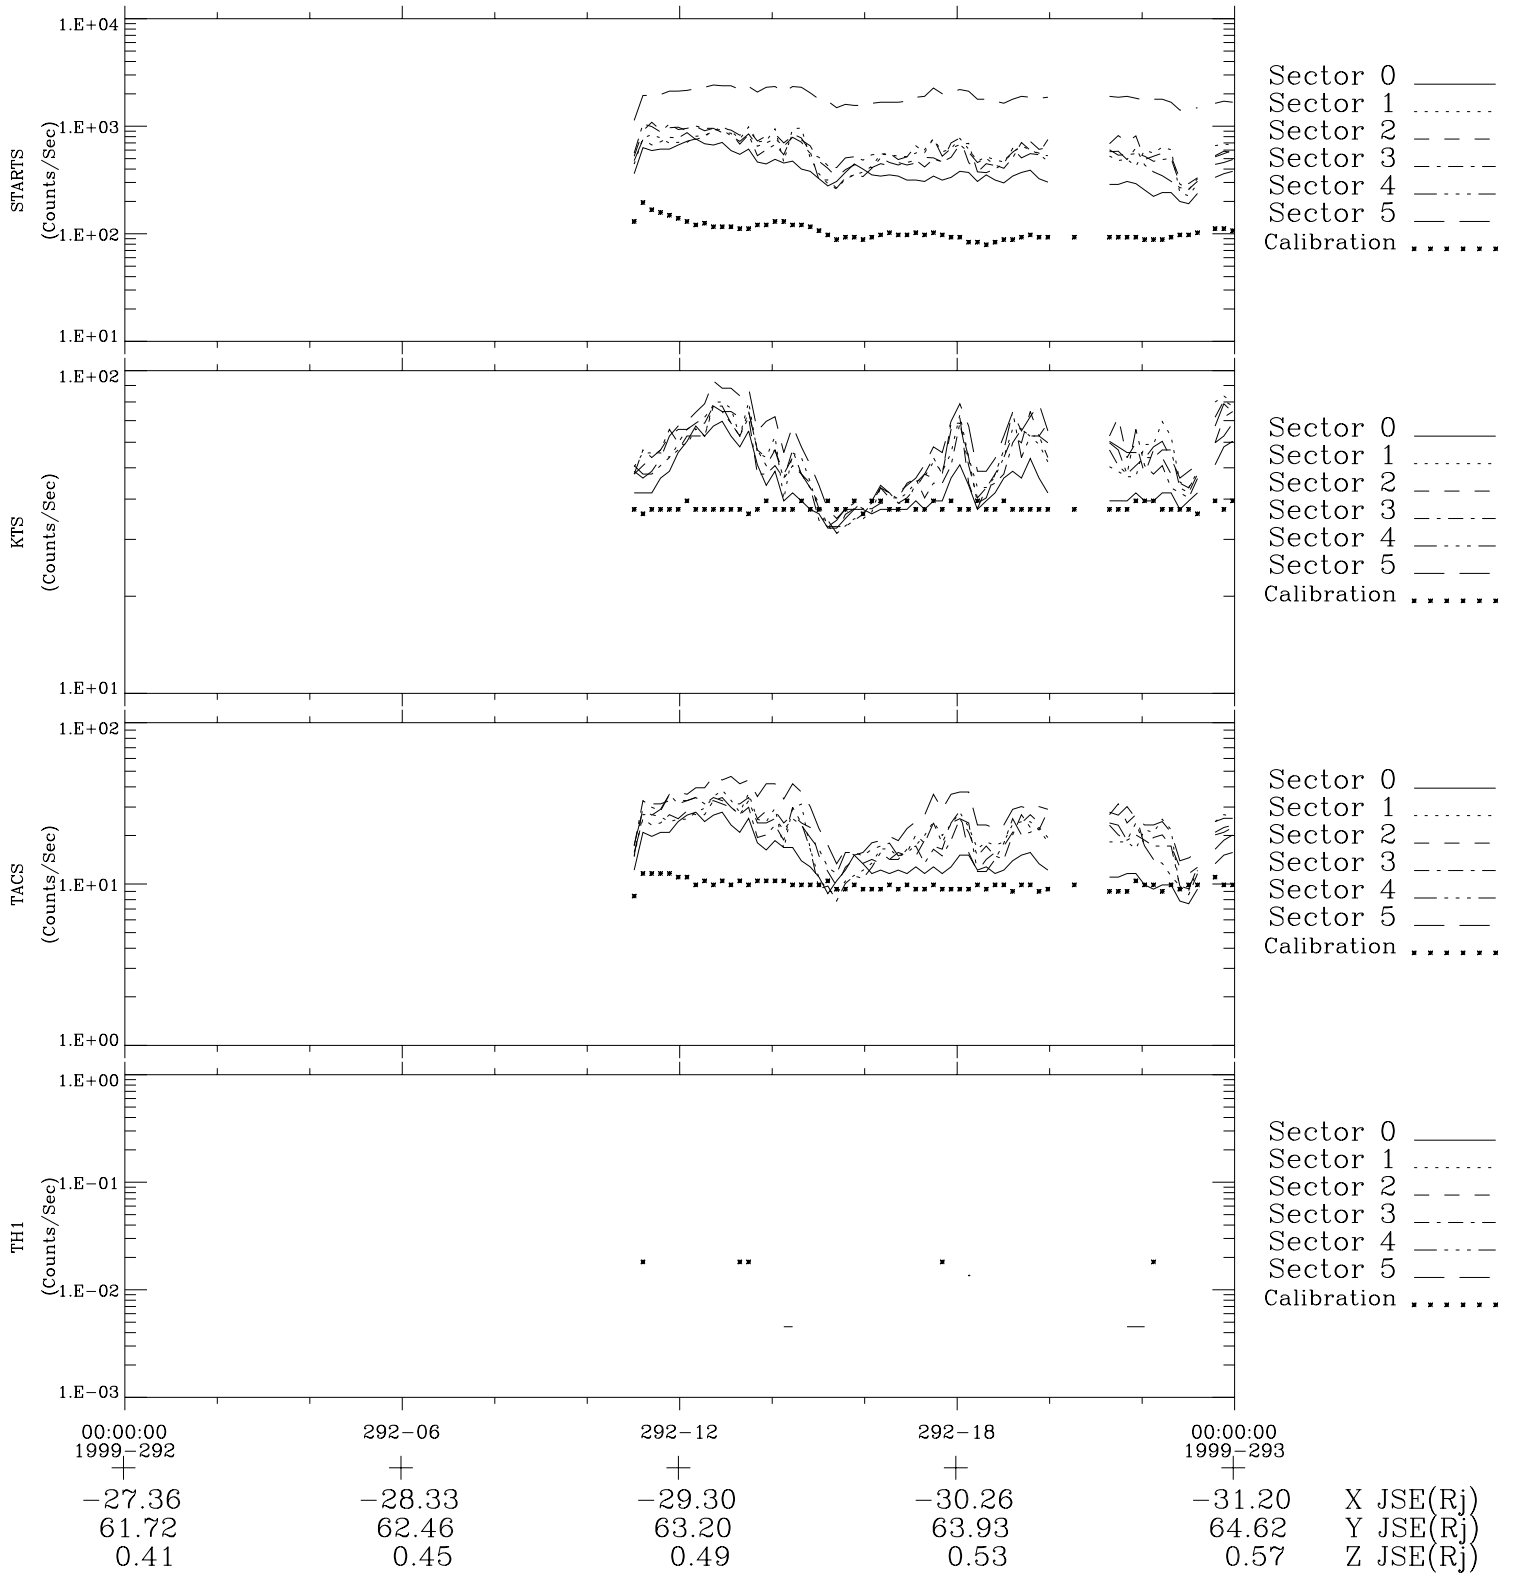

Galileo EPD Real-Time Six-Sector 99292

Software Version: RTLINE_R6 V 1.20
Data Production: 06-03-00
Plot Production: Mon Sep 17 01:45:26 2001

◇ = Jupiter look direction
□ = Corotation look direction