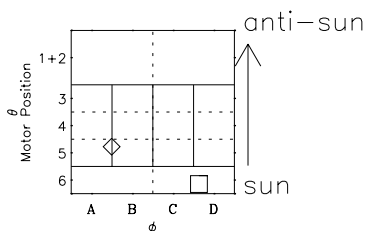

Galileo EPD Real-Time Six-Sector 99292

Software Version: RTLINE_R6 V 1.20
Data Production: 06-03-00
Plot Production: Mon Sep 17 01:45:25 2001

◇ = Jupiter look direction
□ = Corotation look direction