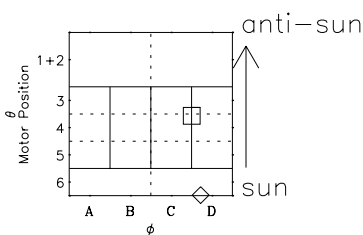

Galileo EPD Real-Time Six-Sector 99283

Software Version: RTLINE_R6 V 1.20
Data Production: 06-03-00
Plot Production: Mon Sep 17 01:23:15 2001

◇ = Jupiter look direction
□ = Corotation look direction