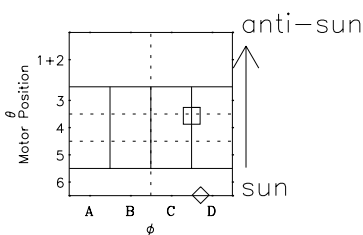

Galileo EPD Real-Time Six-Sector 99283

Software Version: RTLINE_R6 V 1.20
Data Production: 06-03-00
Plot Production: Mon Sep 17 01:23:14 2001

◇ = Jupiter look direction
□ = Corotation look direction