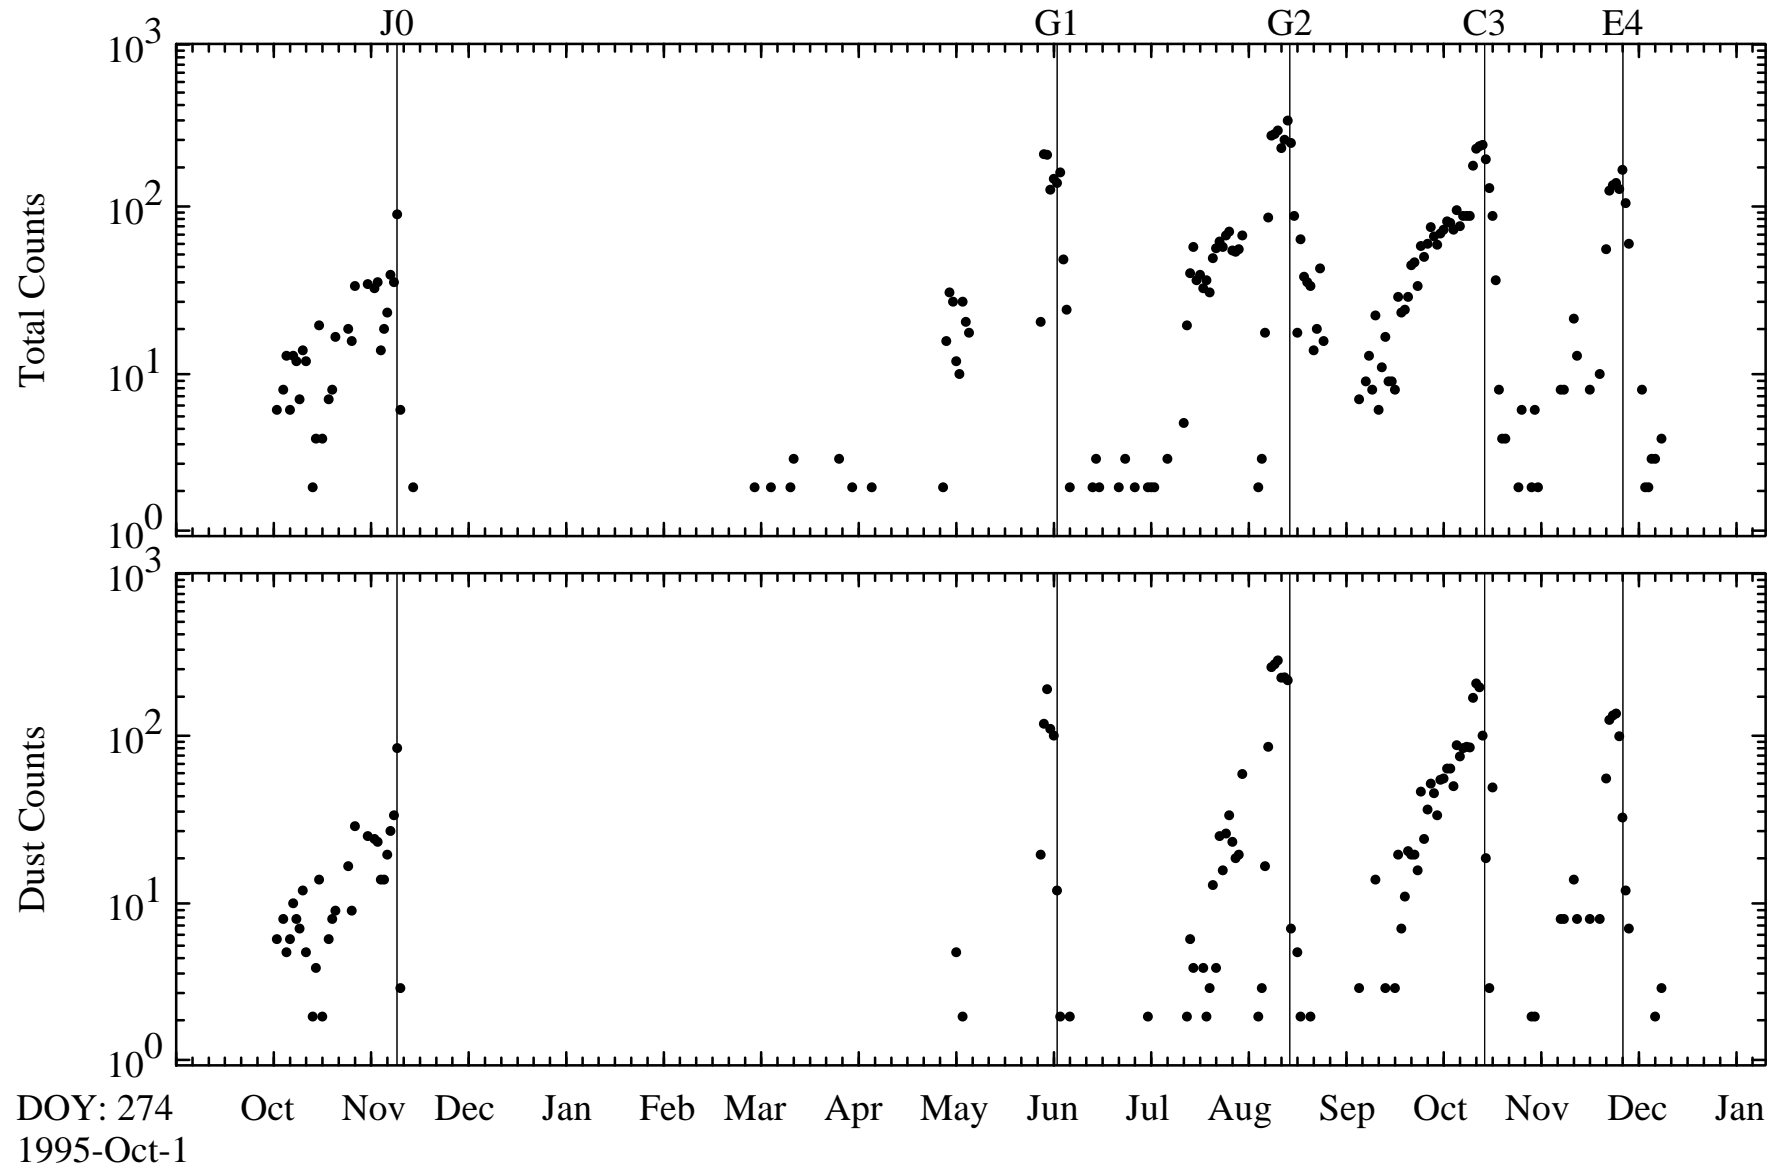

1995 and 1996 Post Jupiter Total and Dust Counts vs. Time

* Markers appear at Orbit Periapsis Times