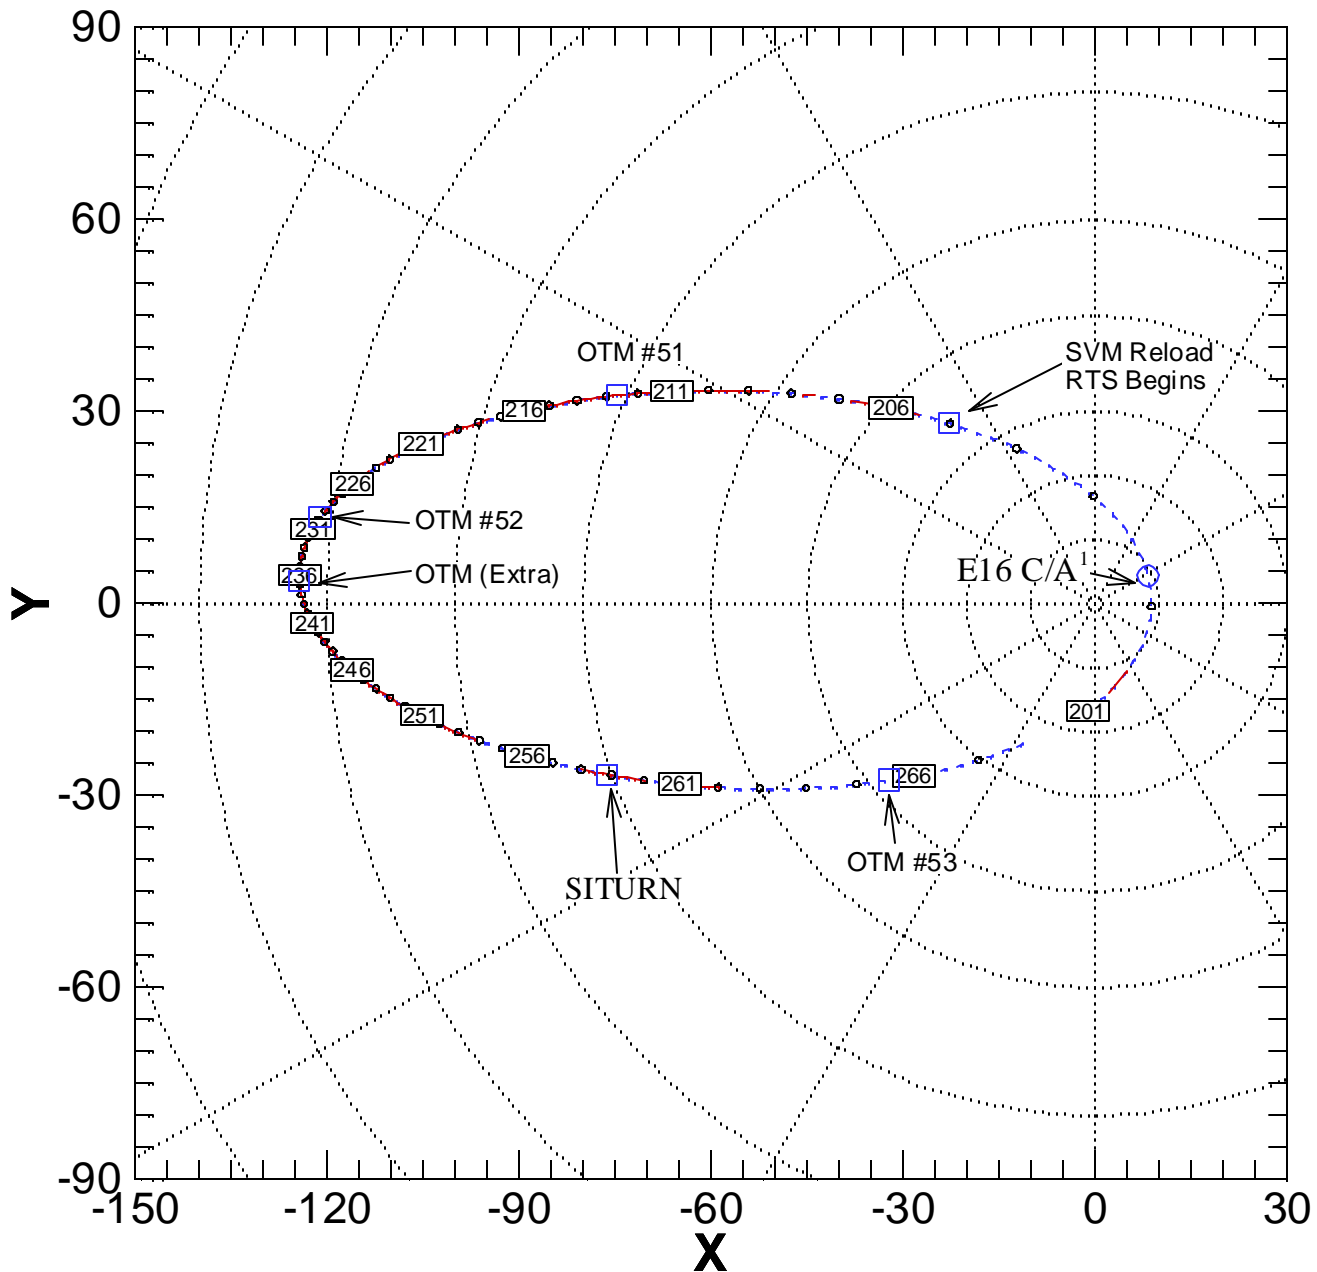

E16 Trajectory Overview

E16 Start: 98-201/05:00 (07/20/98)
 E16 End: 98-268/04:00 (09/25/98)

Periapsis
 Time: 201 17:18:00
 Range (Rj): 9.93

Apojove
 Time: 224 16:24:00
 Range (Rj): 124.38

Encounter C/A
 Time: 202 05:04:43
 Latitude: -25.61
 Longitude: 133.6
 Altitude (km): 1829.5
 SIII W. Lon: 124.0

RTS Intervals
 Start: 201 05:04:00 Stop: 254 00:01:00
 Start: 257 18:00:00 Stop: 262 02:59:00

Notes:
 (1) Encounter Data lost due to Anomaly.