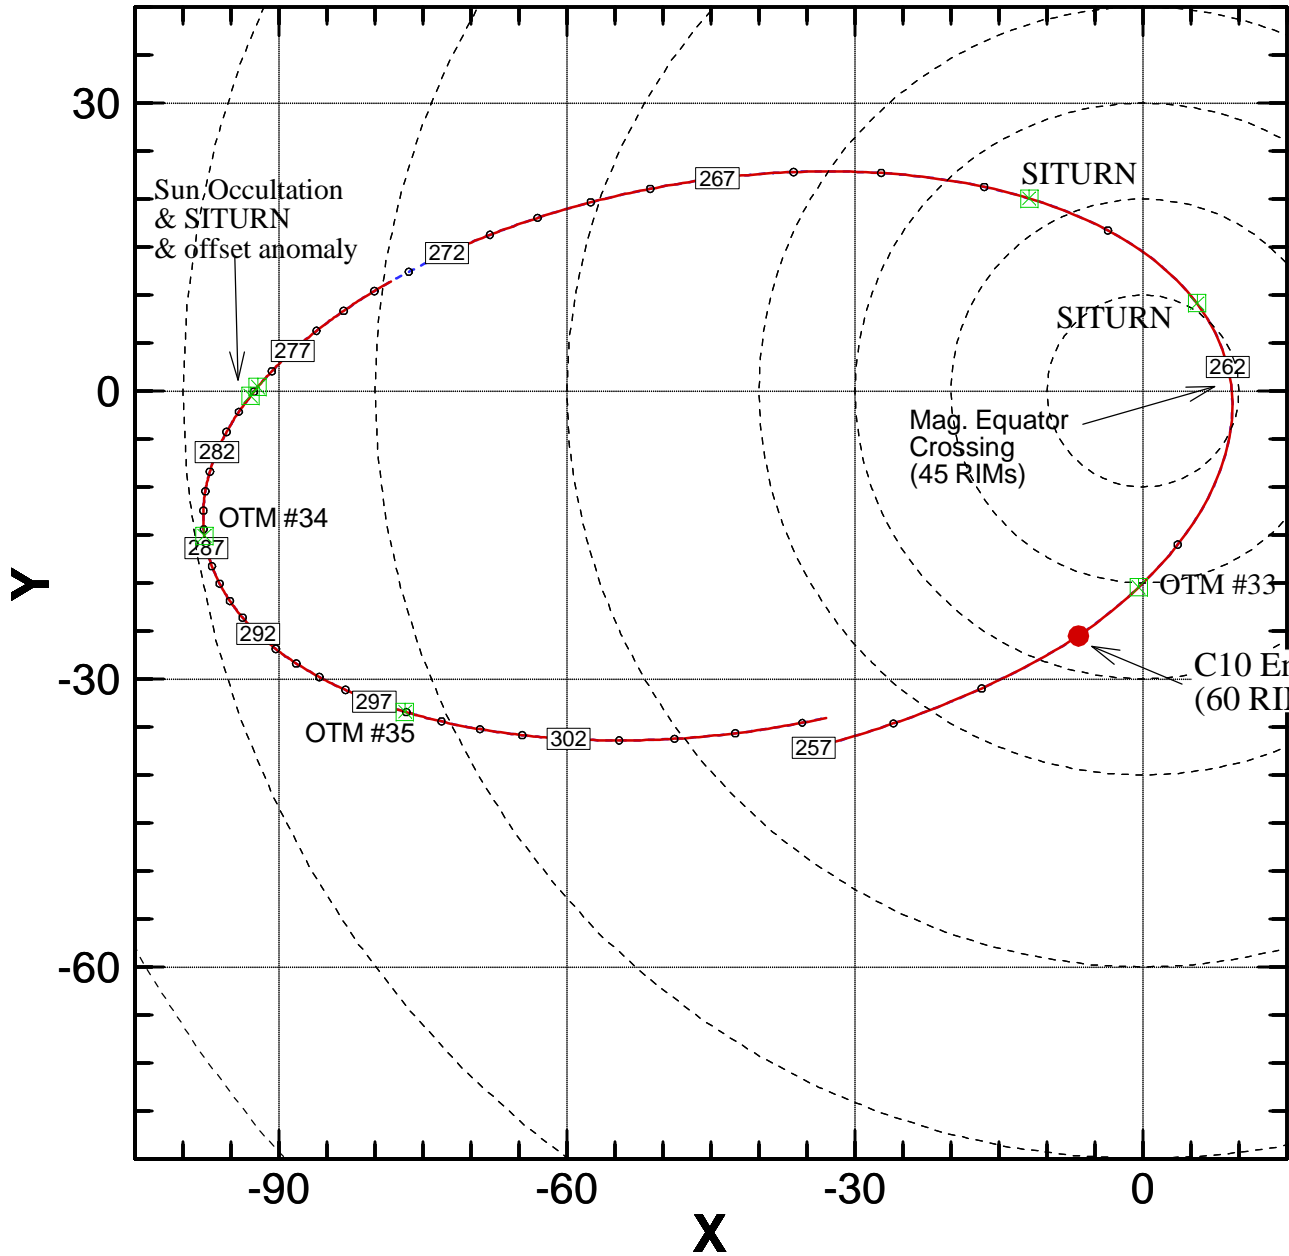

C10 MAG Trajectory Overview

C10 Start: 97-257/00:00 (09/14/97)
 C10 End: 97-306/16:00 (11/02/97)

Periapsis
 Time: 261 23:10:00
 Range (Rj): 9.17

Encounter C/A
 Time: 260 00:18:55
 Latitude: 4.60
 Longitude: 281.3
 Altitude (km): 538.3
 SIII W. Lon: 335.9

RTS Intervals
 Start: 257 00:00 Stop: 272 12:00
 Start: 273 12:00 Stop: 306 08:00