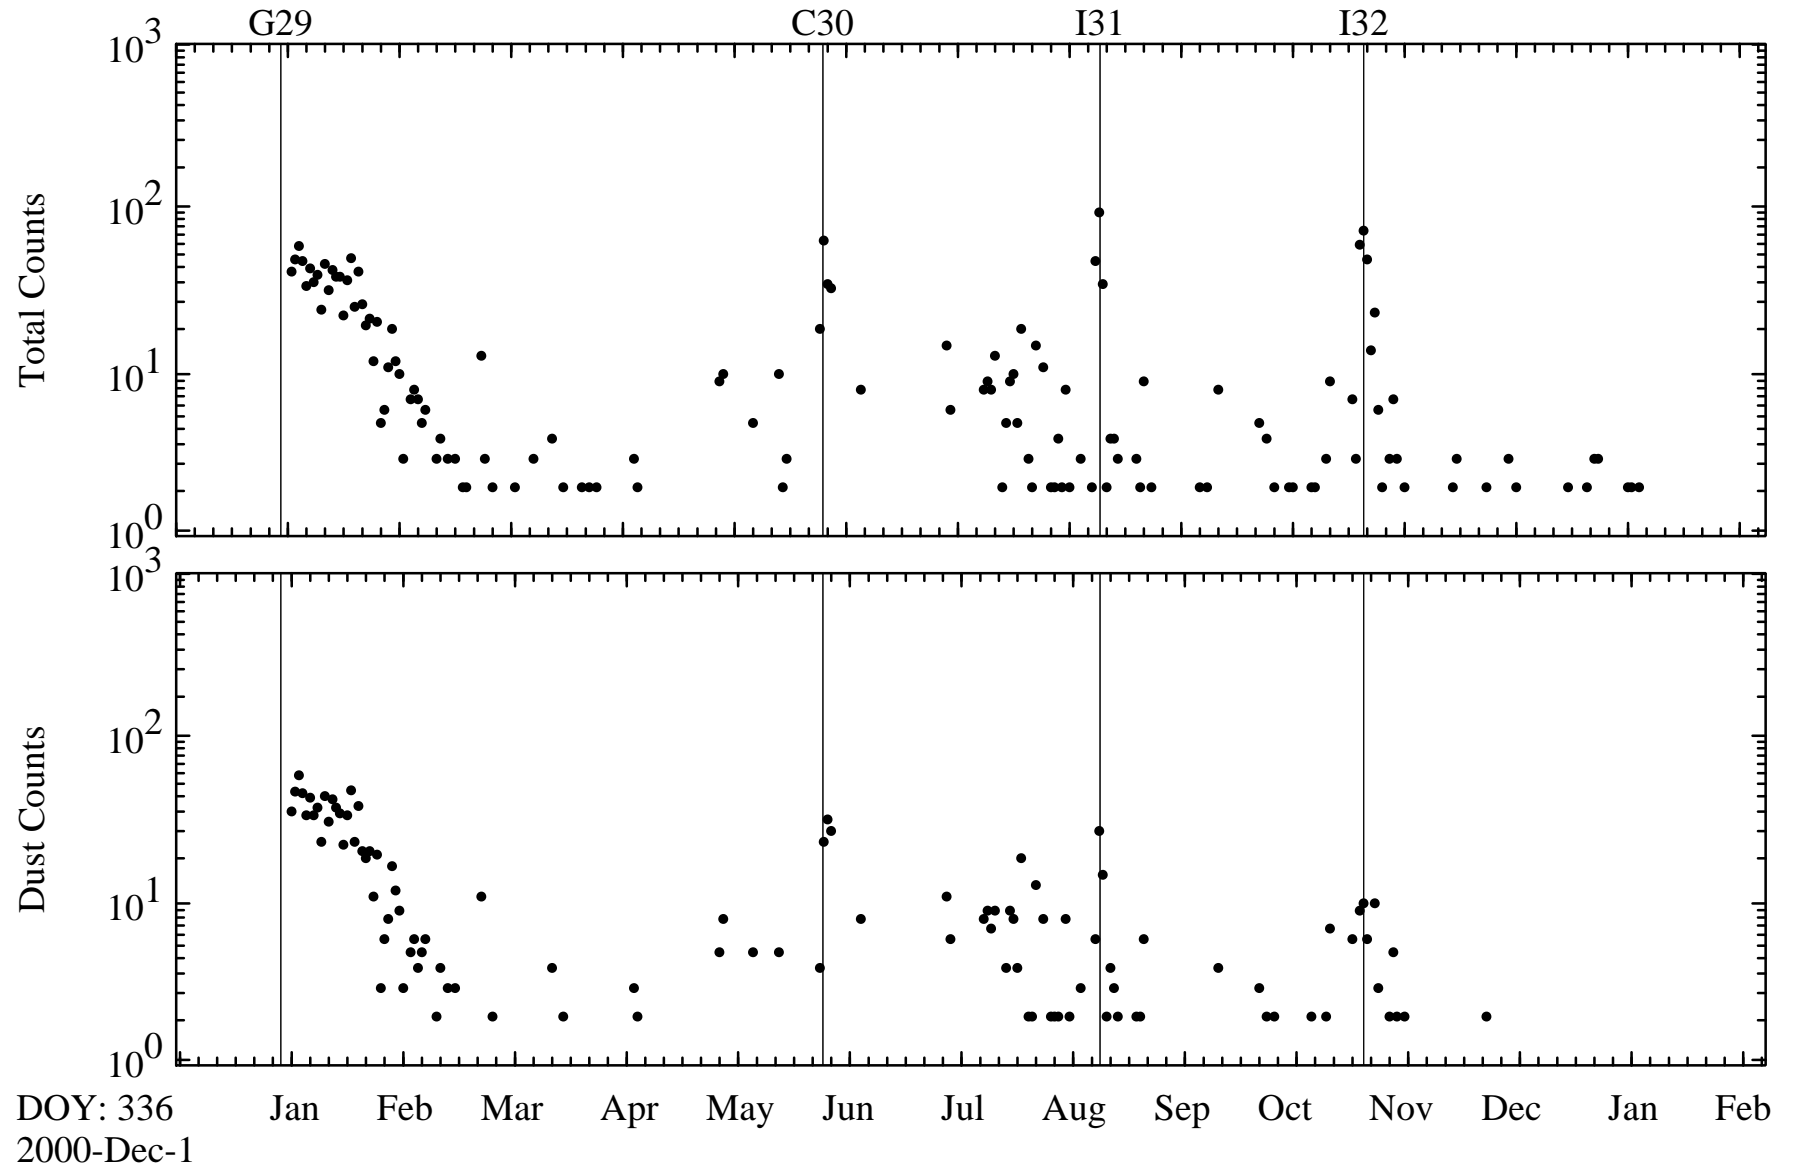

2001 Post Jupiter Total and Dust Counts vs. Time

* Markers appear at Orbit Periapsis Times