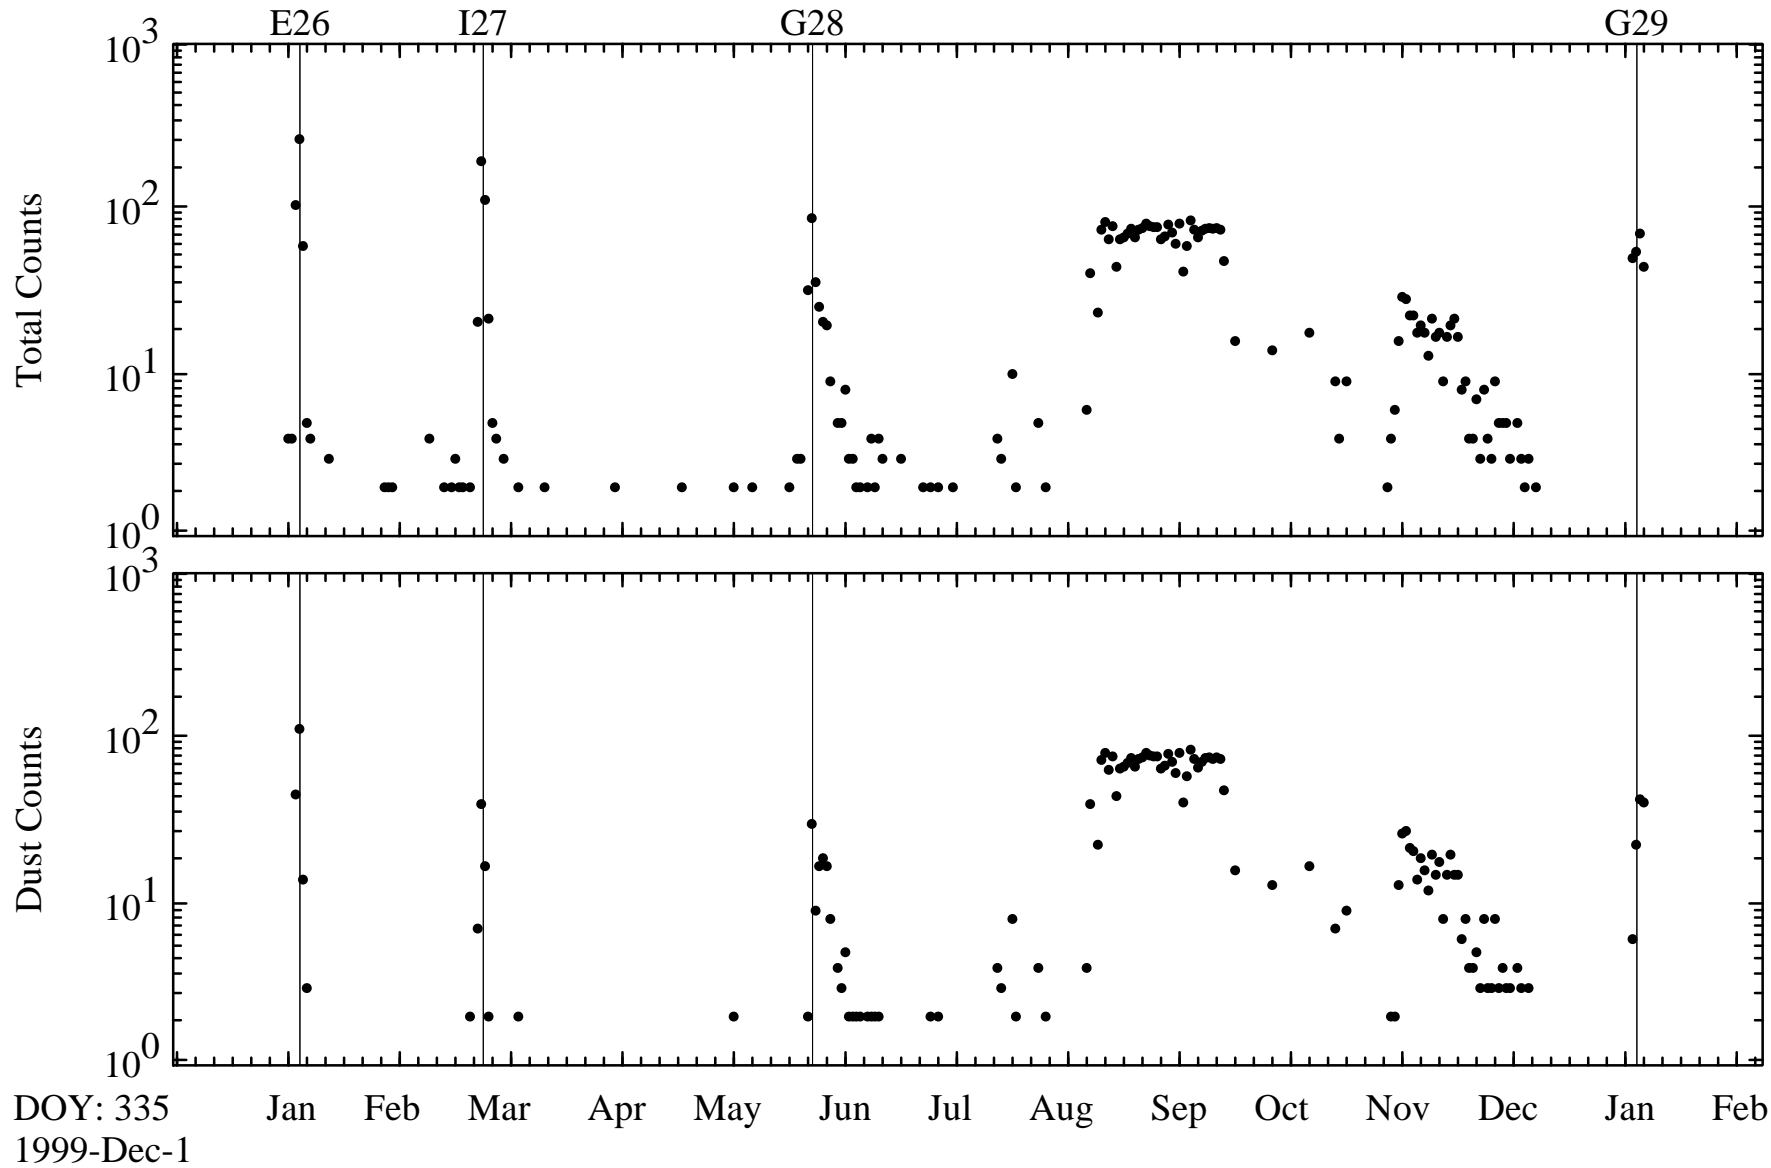

# 2000 Post Jupiter Total and Dust Counts vs. Time

\* Markers appear at Orbit Periapsis Times