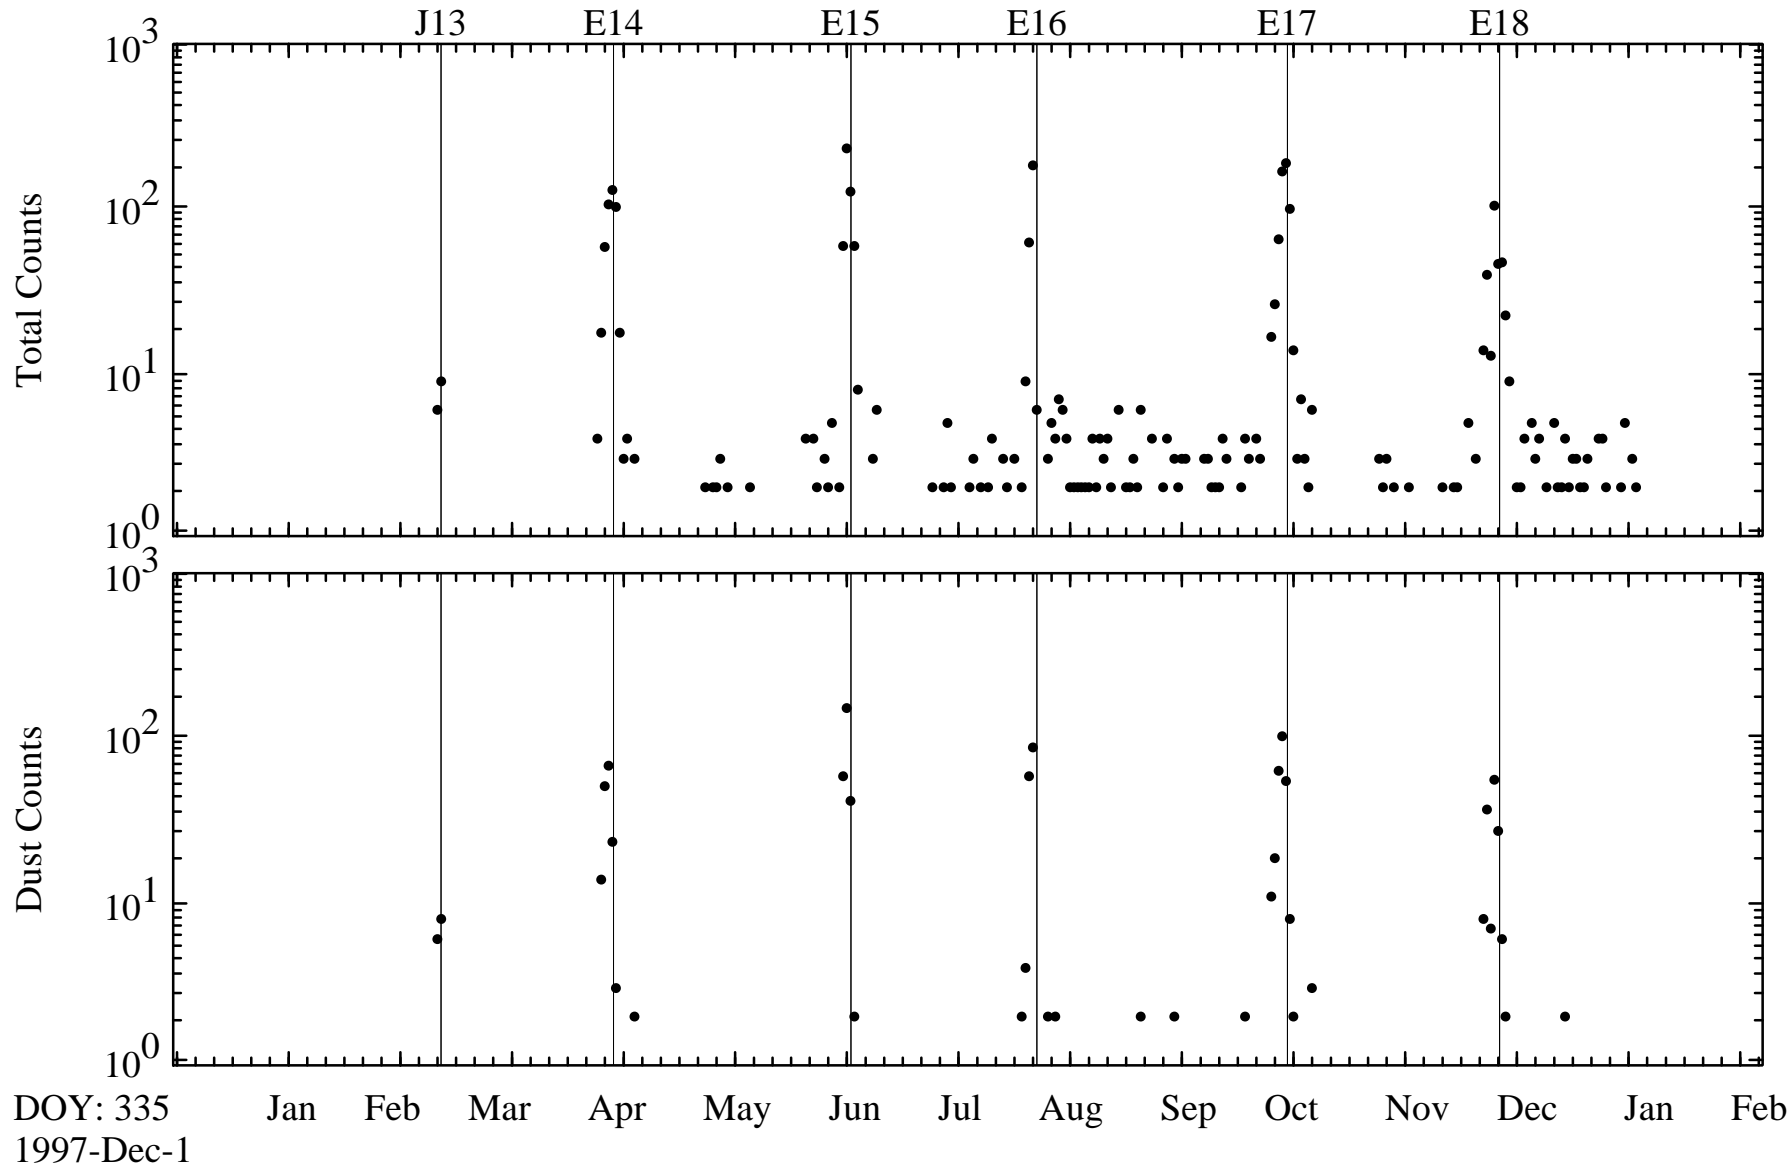

1998 Post Jupiter Total and Dust Counts vs. Time

* Markers appear at Orbit Periapsis Times