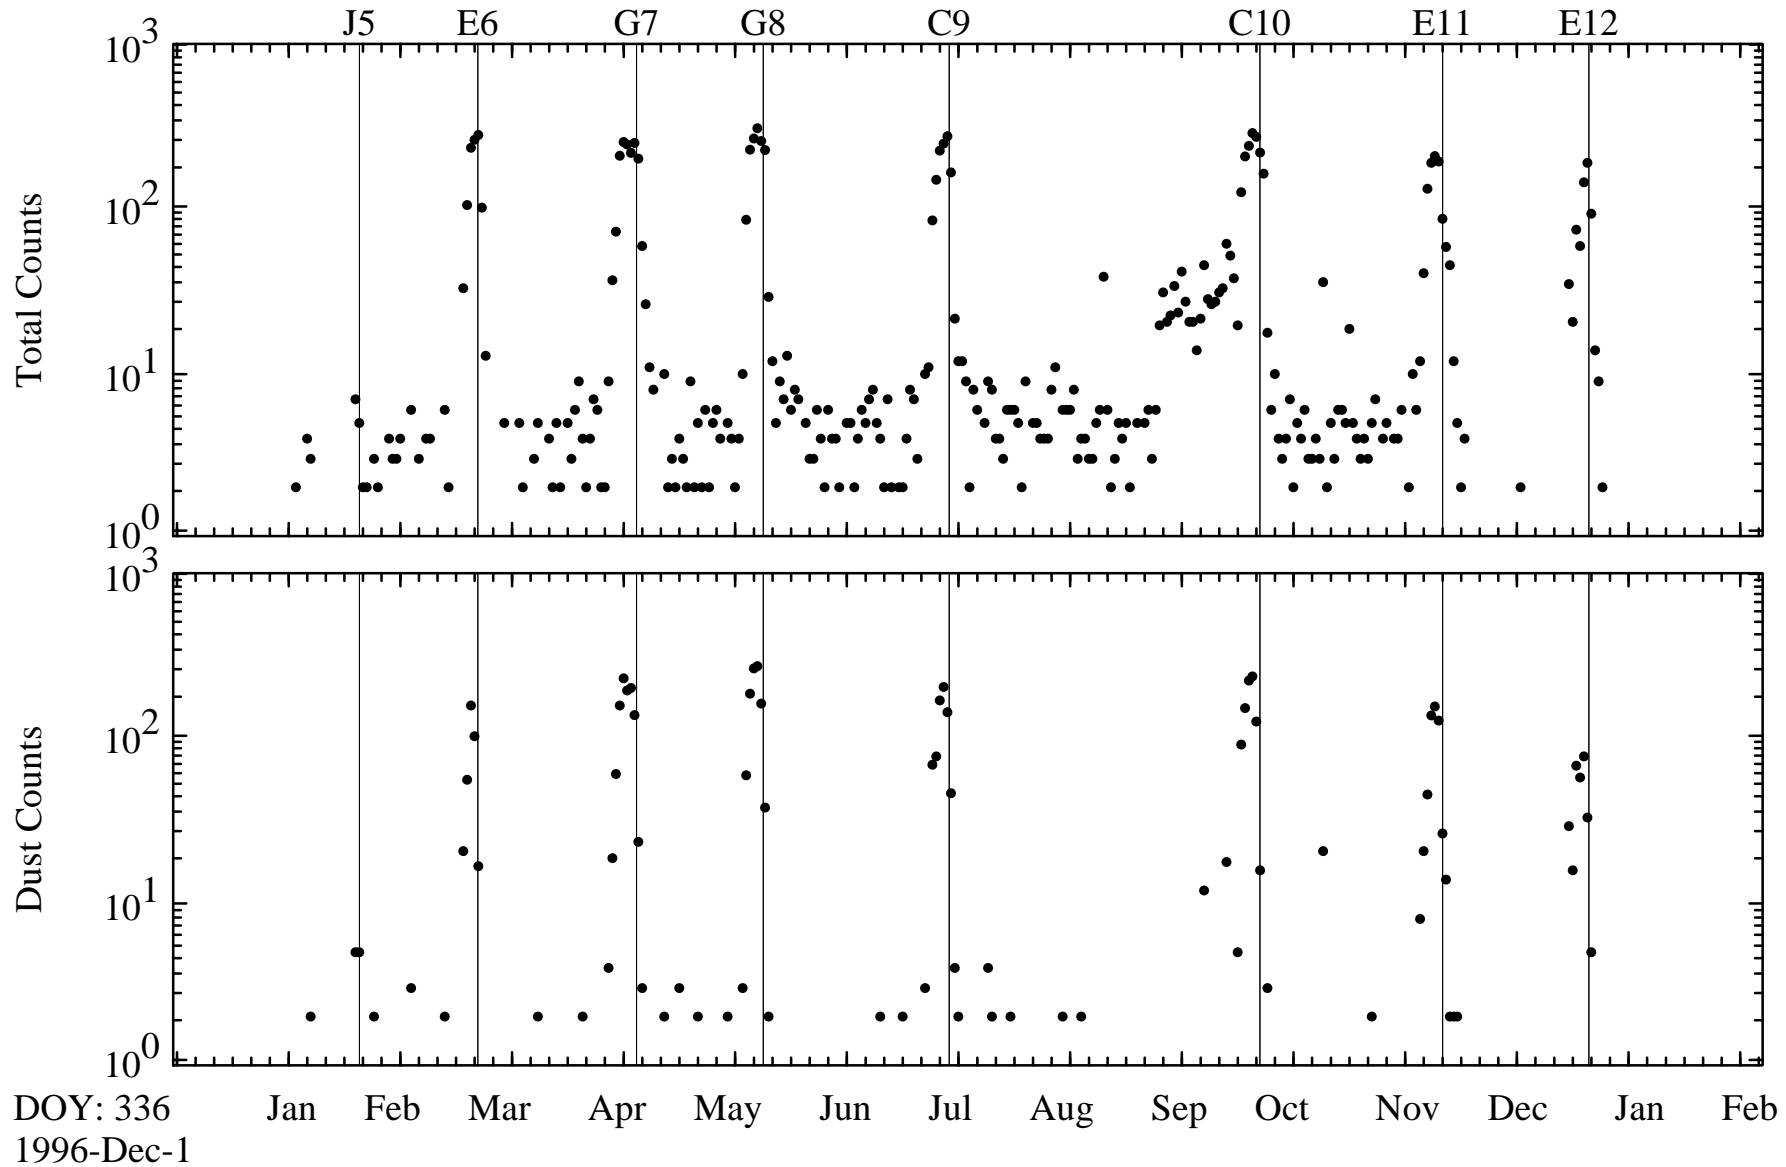

# 1997 Post Jupiter Total and Dust Counts vs. Time

\* Markers appear at Orbit Periapsis Times