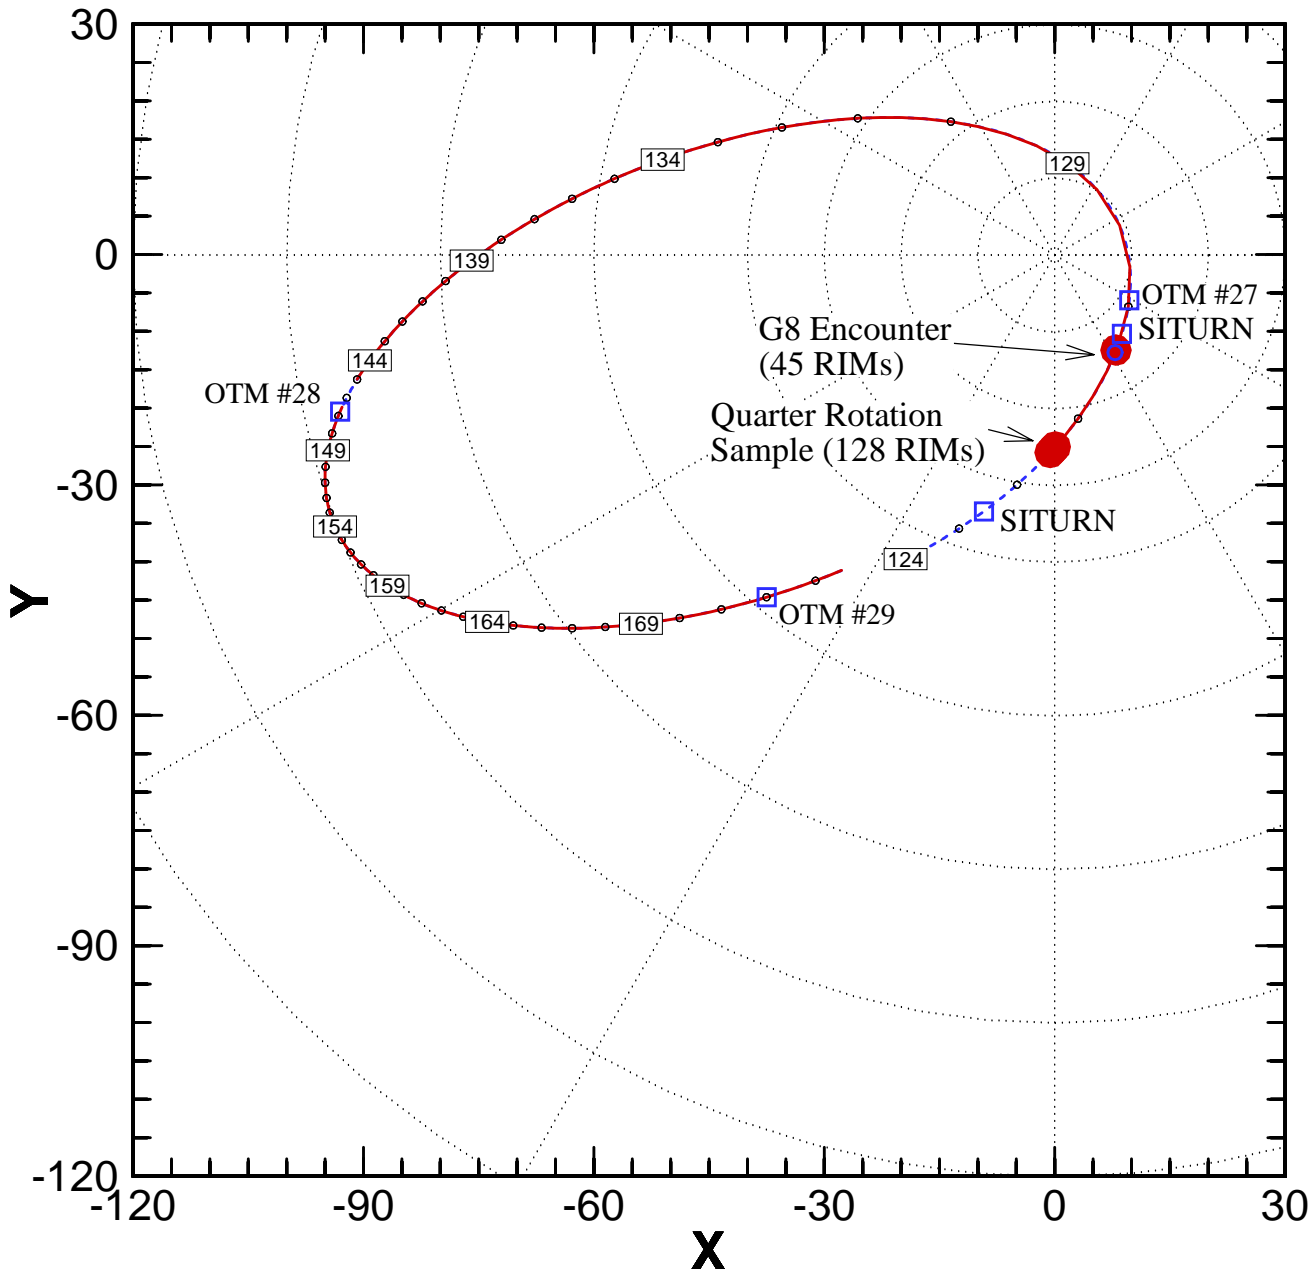

G8 Trajectory Overview

G8 Start: 97-124/16:00 (05/04/97)
 G8 End: 97-173/16:00 (06/22/97)

Periapsis
 Time: 128 11:41
 Range (Rj): 9.27

Apojove
 Time: 222 04:39
 Range: 125.27

Encounter C/A
 Time: 127 15:56:10
 Latitude: 28.27
 Longitude: 84.8
 Altitude (km): 1606.2
 SIII W. Lon: 286.7

RTS Intervals
 Start: 124 16:04:00 Stop: 145 05:00:00