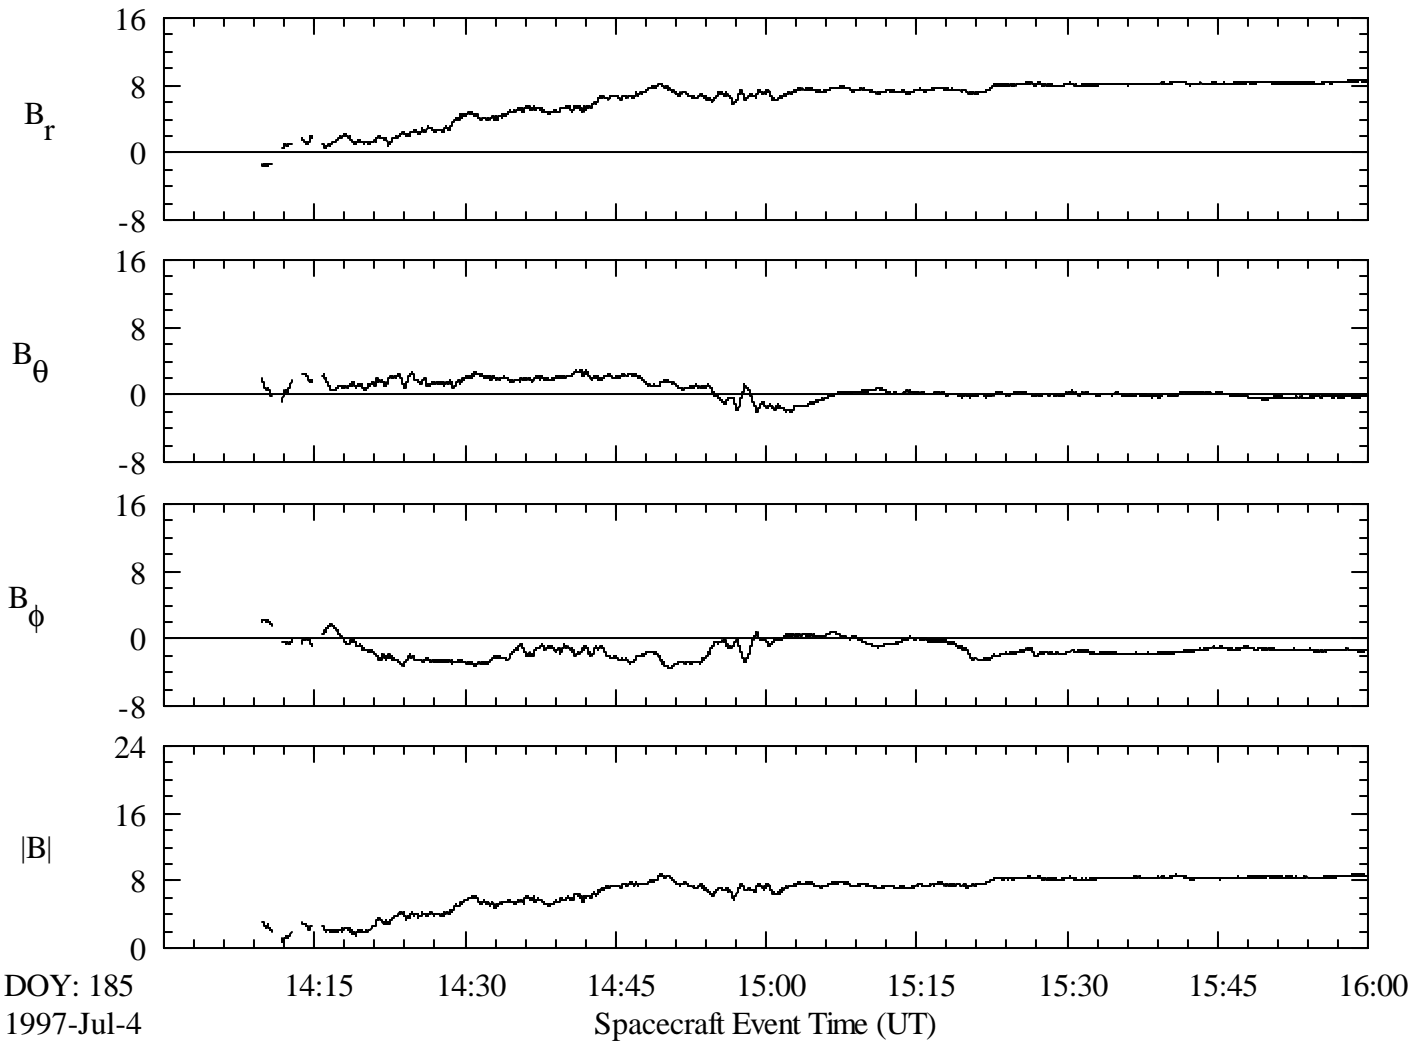

Callisto 9 Dusk Mag 1 (s3rh, 22.10 lh)

	14:15	14:30	14:45	15:00	15:15	15:30	15:45	16:00
R	64.31	64.33	64.39	64.45	64.51	64.57	64.63	64.75
LAT	-0.11	-0.11	-0.11	-0.11	-0.11	-0.11	-0.11	-0.11
LON	98.79	101.85	111.04	120.07	129.11	138.14	147.18	156.21