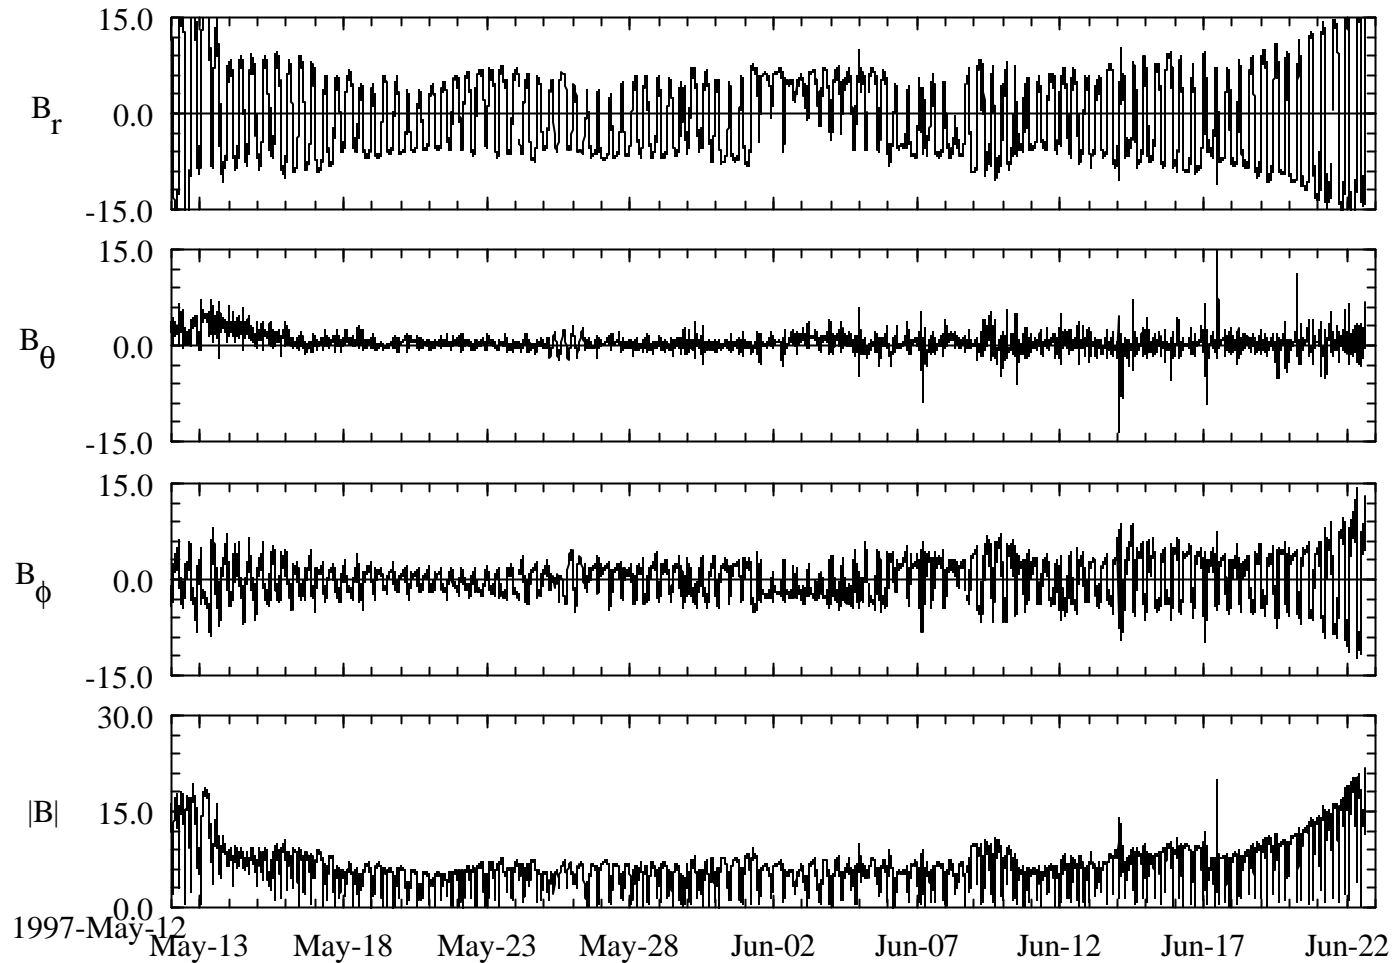

## Ganymede 8 (System III) MAG Browse Data

R	46.24	72.09	87.95	96.94	100.19	98.06	90.31	76.02	52.66
LAT	-0.33	-0.39	-0.41	-0.42	-0.42	-0.42	-0.41	-0.39	-0.33
W. LON	31.51	46.81	70.17	95.88	122.43	149.05	175.03	199.10	217.25
Local Hour	22.77	23.90	0.49	0.93	1.31	1.68	2.10	2.64	3.58