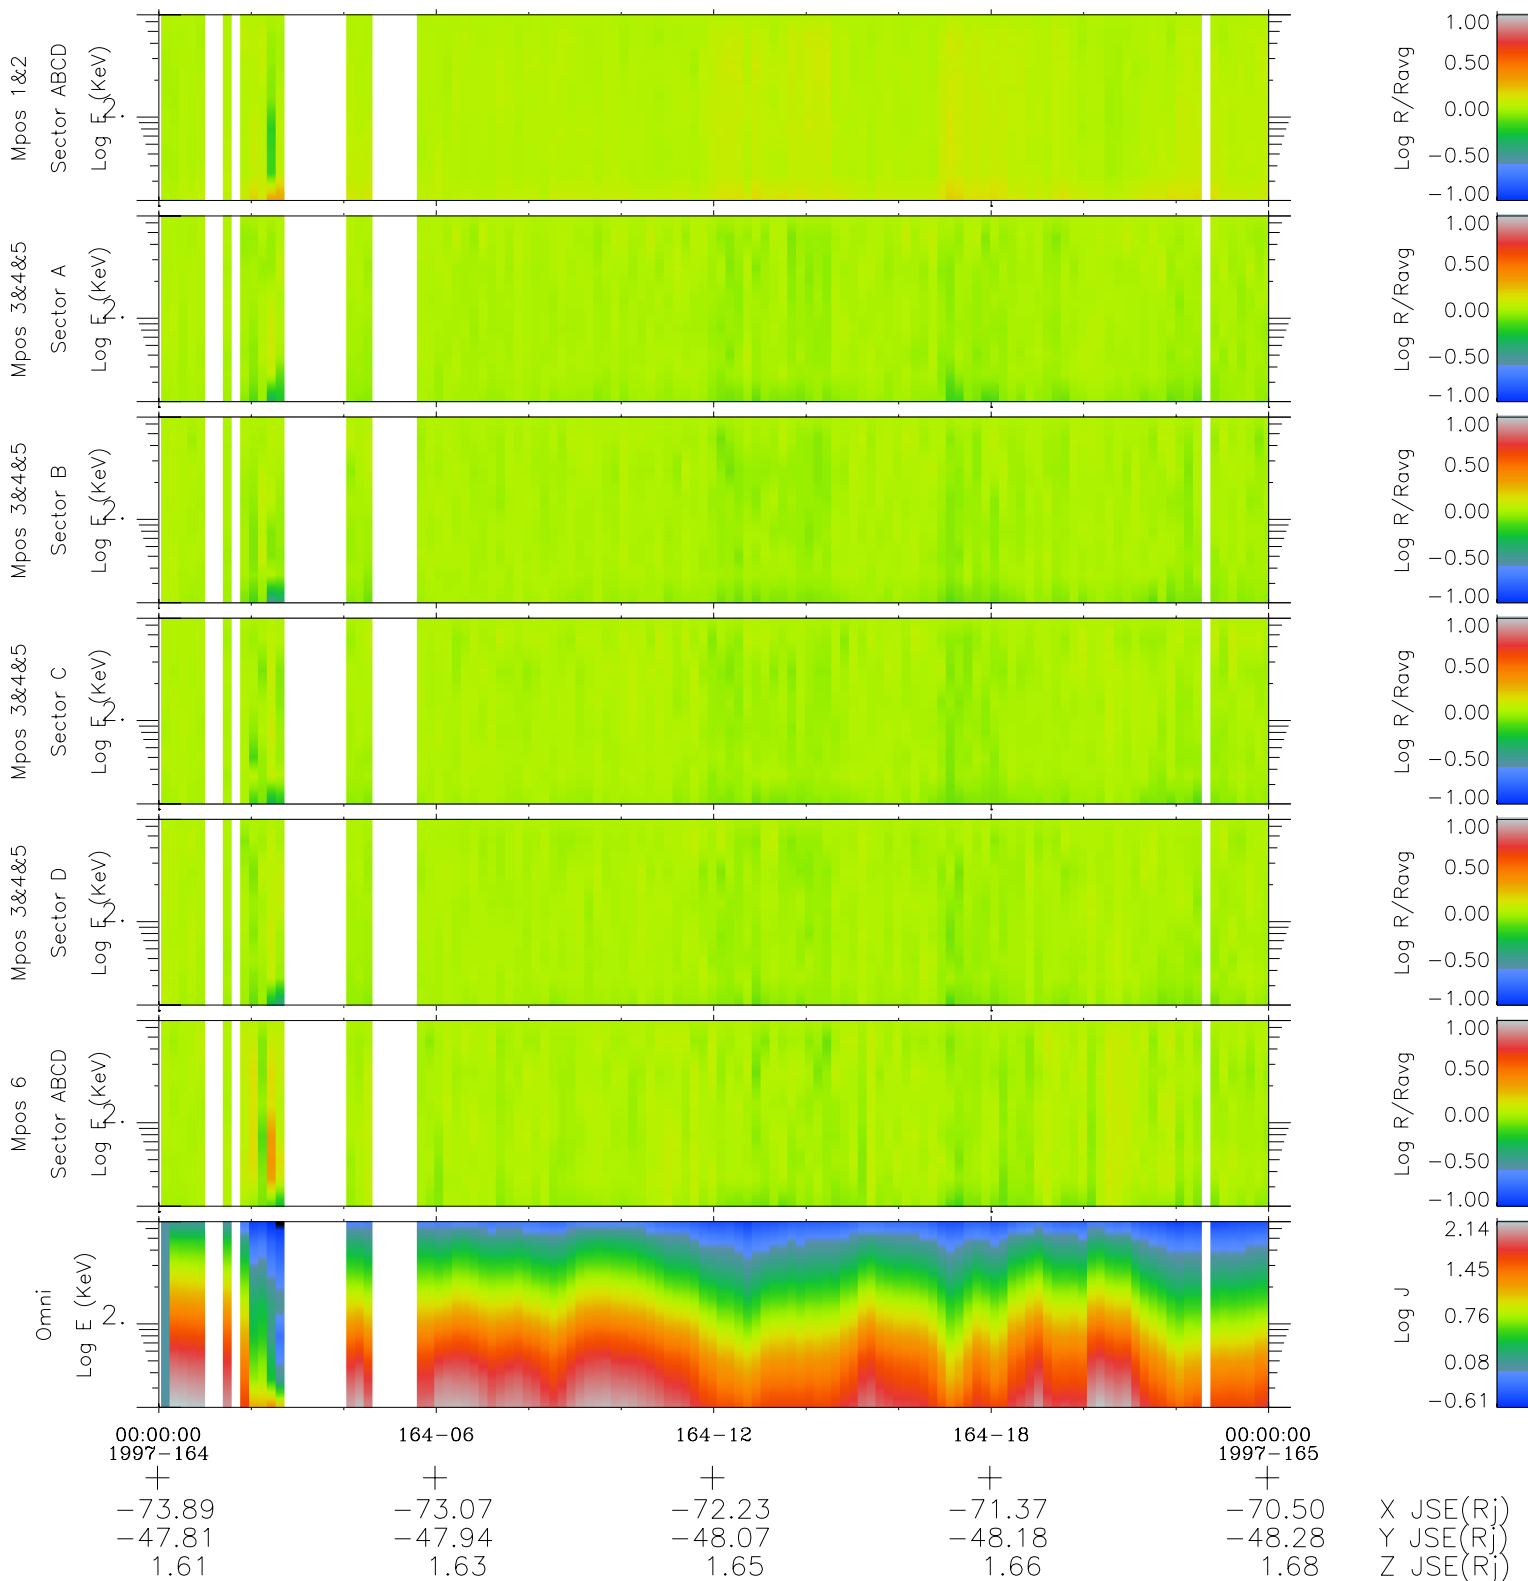

Galileo EPD Real Time R6 Electrons Spectra 97164

Software Version: RTSPEC_R6 V 1.20
 Data Production: 06-03-00
 Plot Production: Sat Sep 15 10:54:42 2001
 Color File: wondr3
 Geofactor File: 1.1

◇ = Jupiter look direction
 □ = Corotation look direction