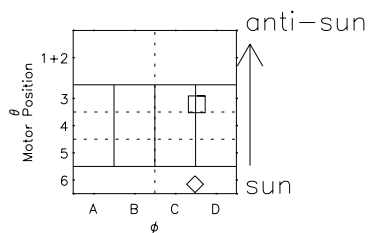

Galileo EPD Real Time R6 Electrons Spectra 97164

Software Version: RTSPEC_R6 V 1.20
 Data Production: 06-03-00
 Plot Production: Sat Sep 15 10:54:42 2001
 Color File: wondr3
 Geofactor File: 1.1

◇ = Jupiter look direction
 □ = Corotation look direction