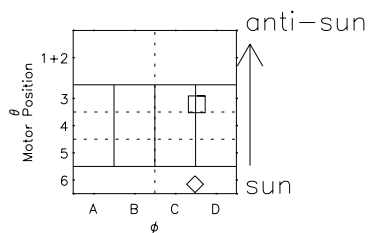

# Galileo EPD Real Time R6 Ions Spectra 97164

Software Version: RTSPEC\_R6 V 1.20  
 Data Production: 06-03-00  
 Plot Production: Sat Sep 15 10:54:35 2001  
 Color File: wondr3  
 Geofactor File: 1.1

- ◇ = Jupiter look direction
- = Corotation look direction