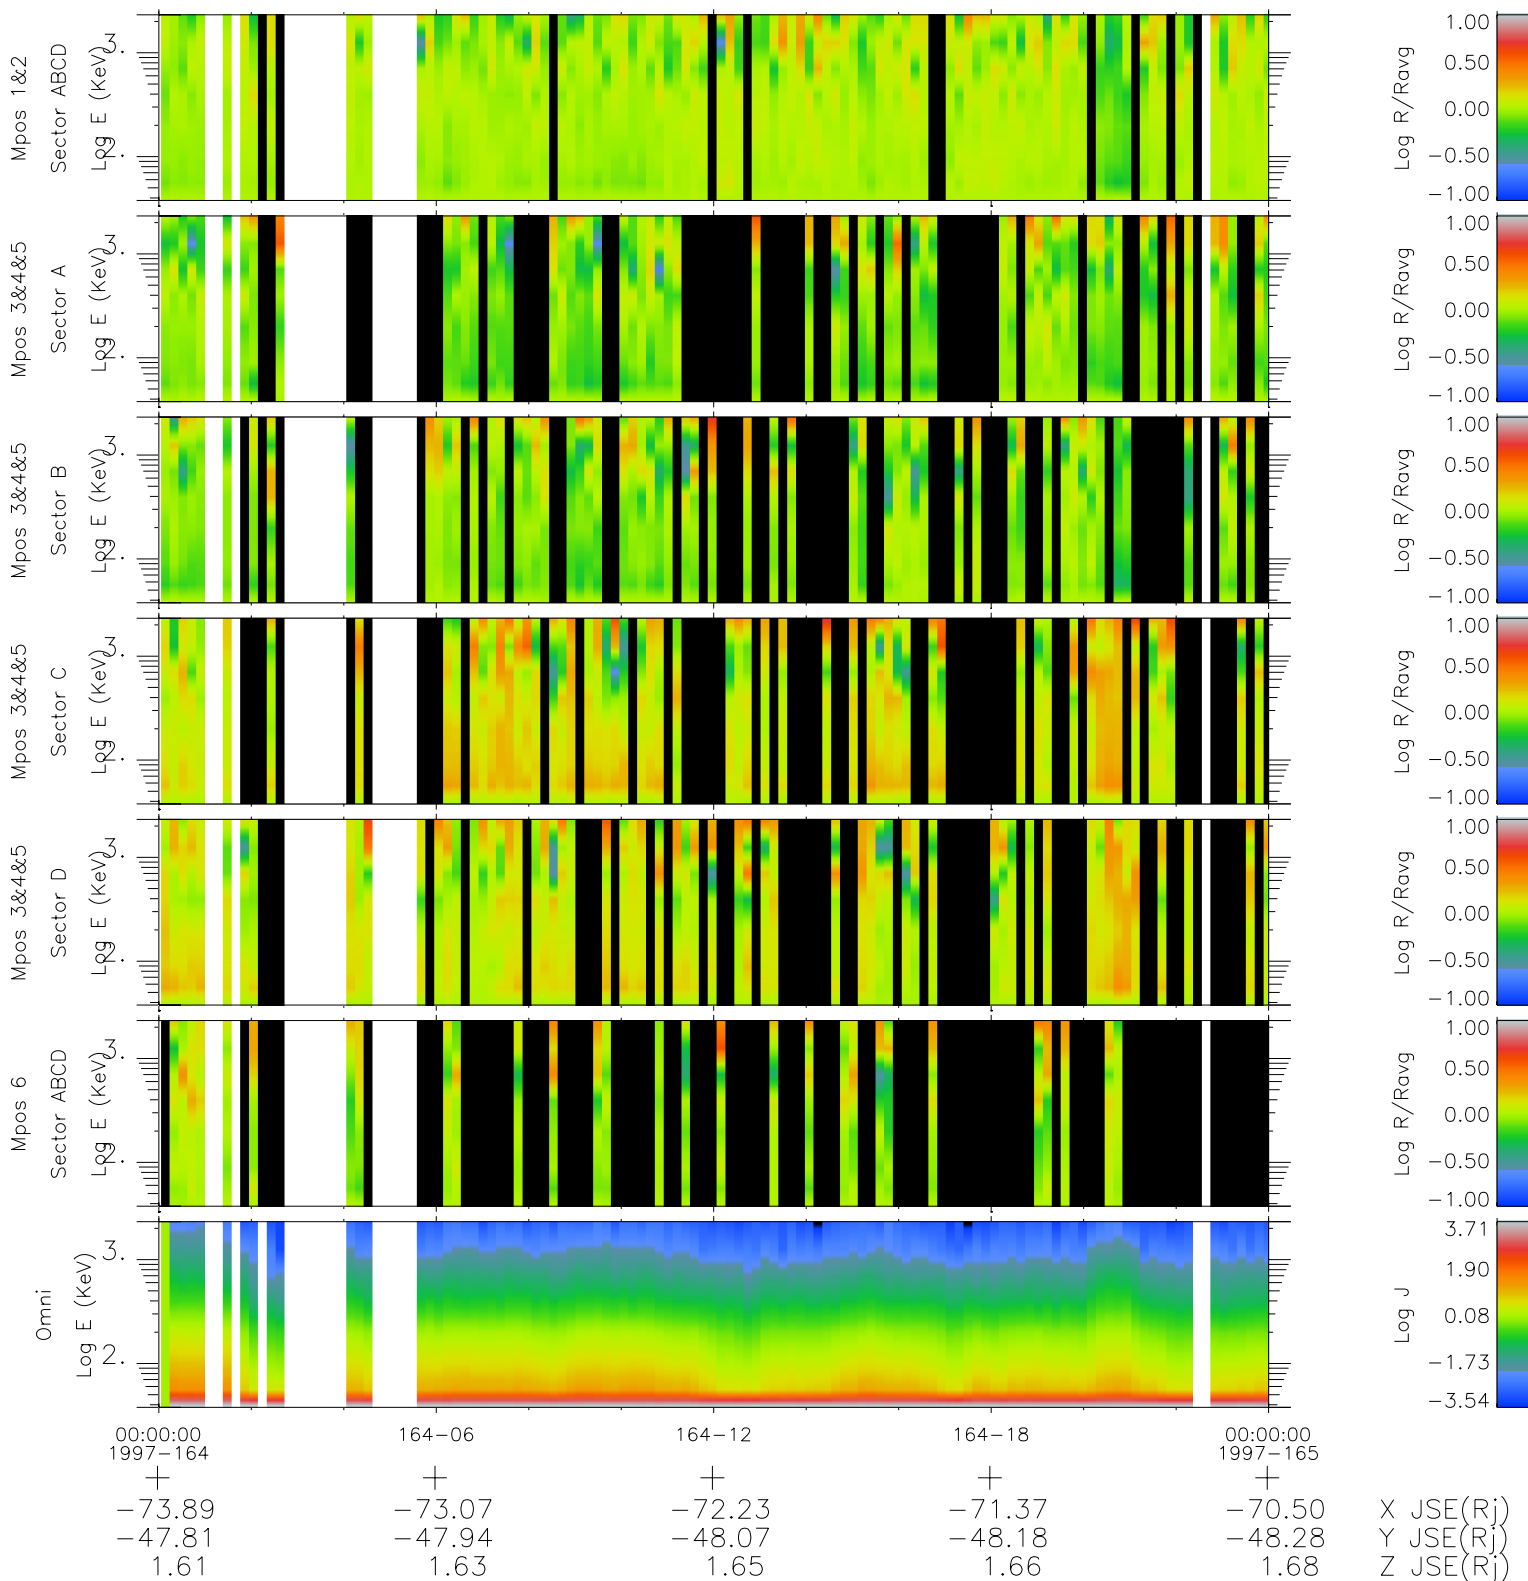

# Galileo EPD Real Time R6 Ions Spectra 97164

Software Version: RTSPEC\_R6 V 1.20  
 Data Production: 06-03-00  
 Plot Production: Sat Sep 15 10:54:35 2001  
 Color File: wondr3  
 Geofactor File: 1.1

- ◇ = Jupiter look direction
- = Corotation look direction