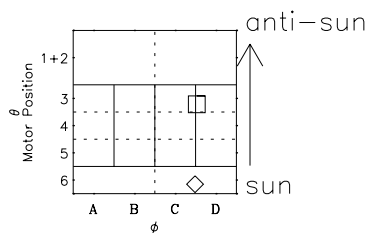

# Galileo EPD Real-Time Omni 97164

Software Version: RTLINE\_OMNI V 1.20  
Data Production: 06-03-00  
Plot Production: Sat Sep 15 10:56:42 2001

- ◇ = Jupiter look direction
- = Corotation look direction